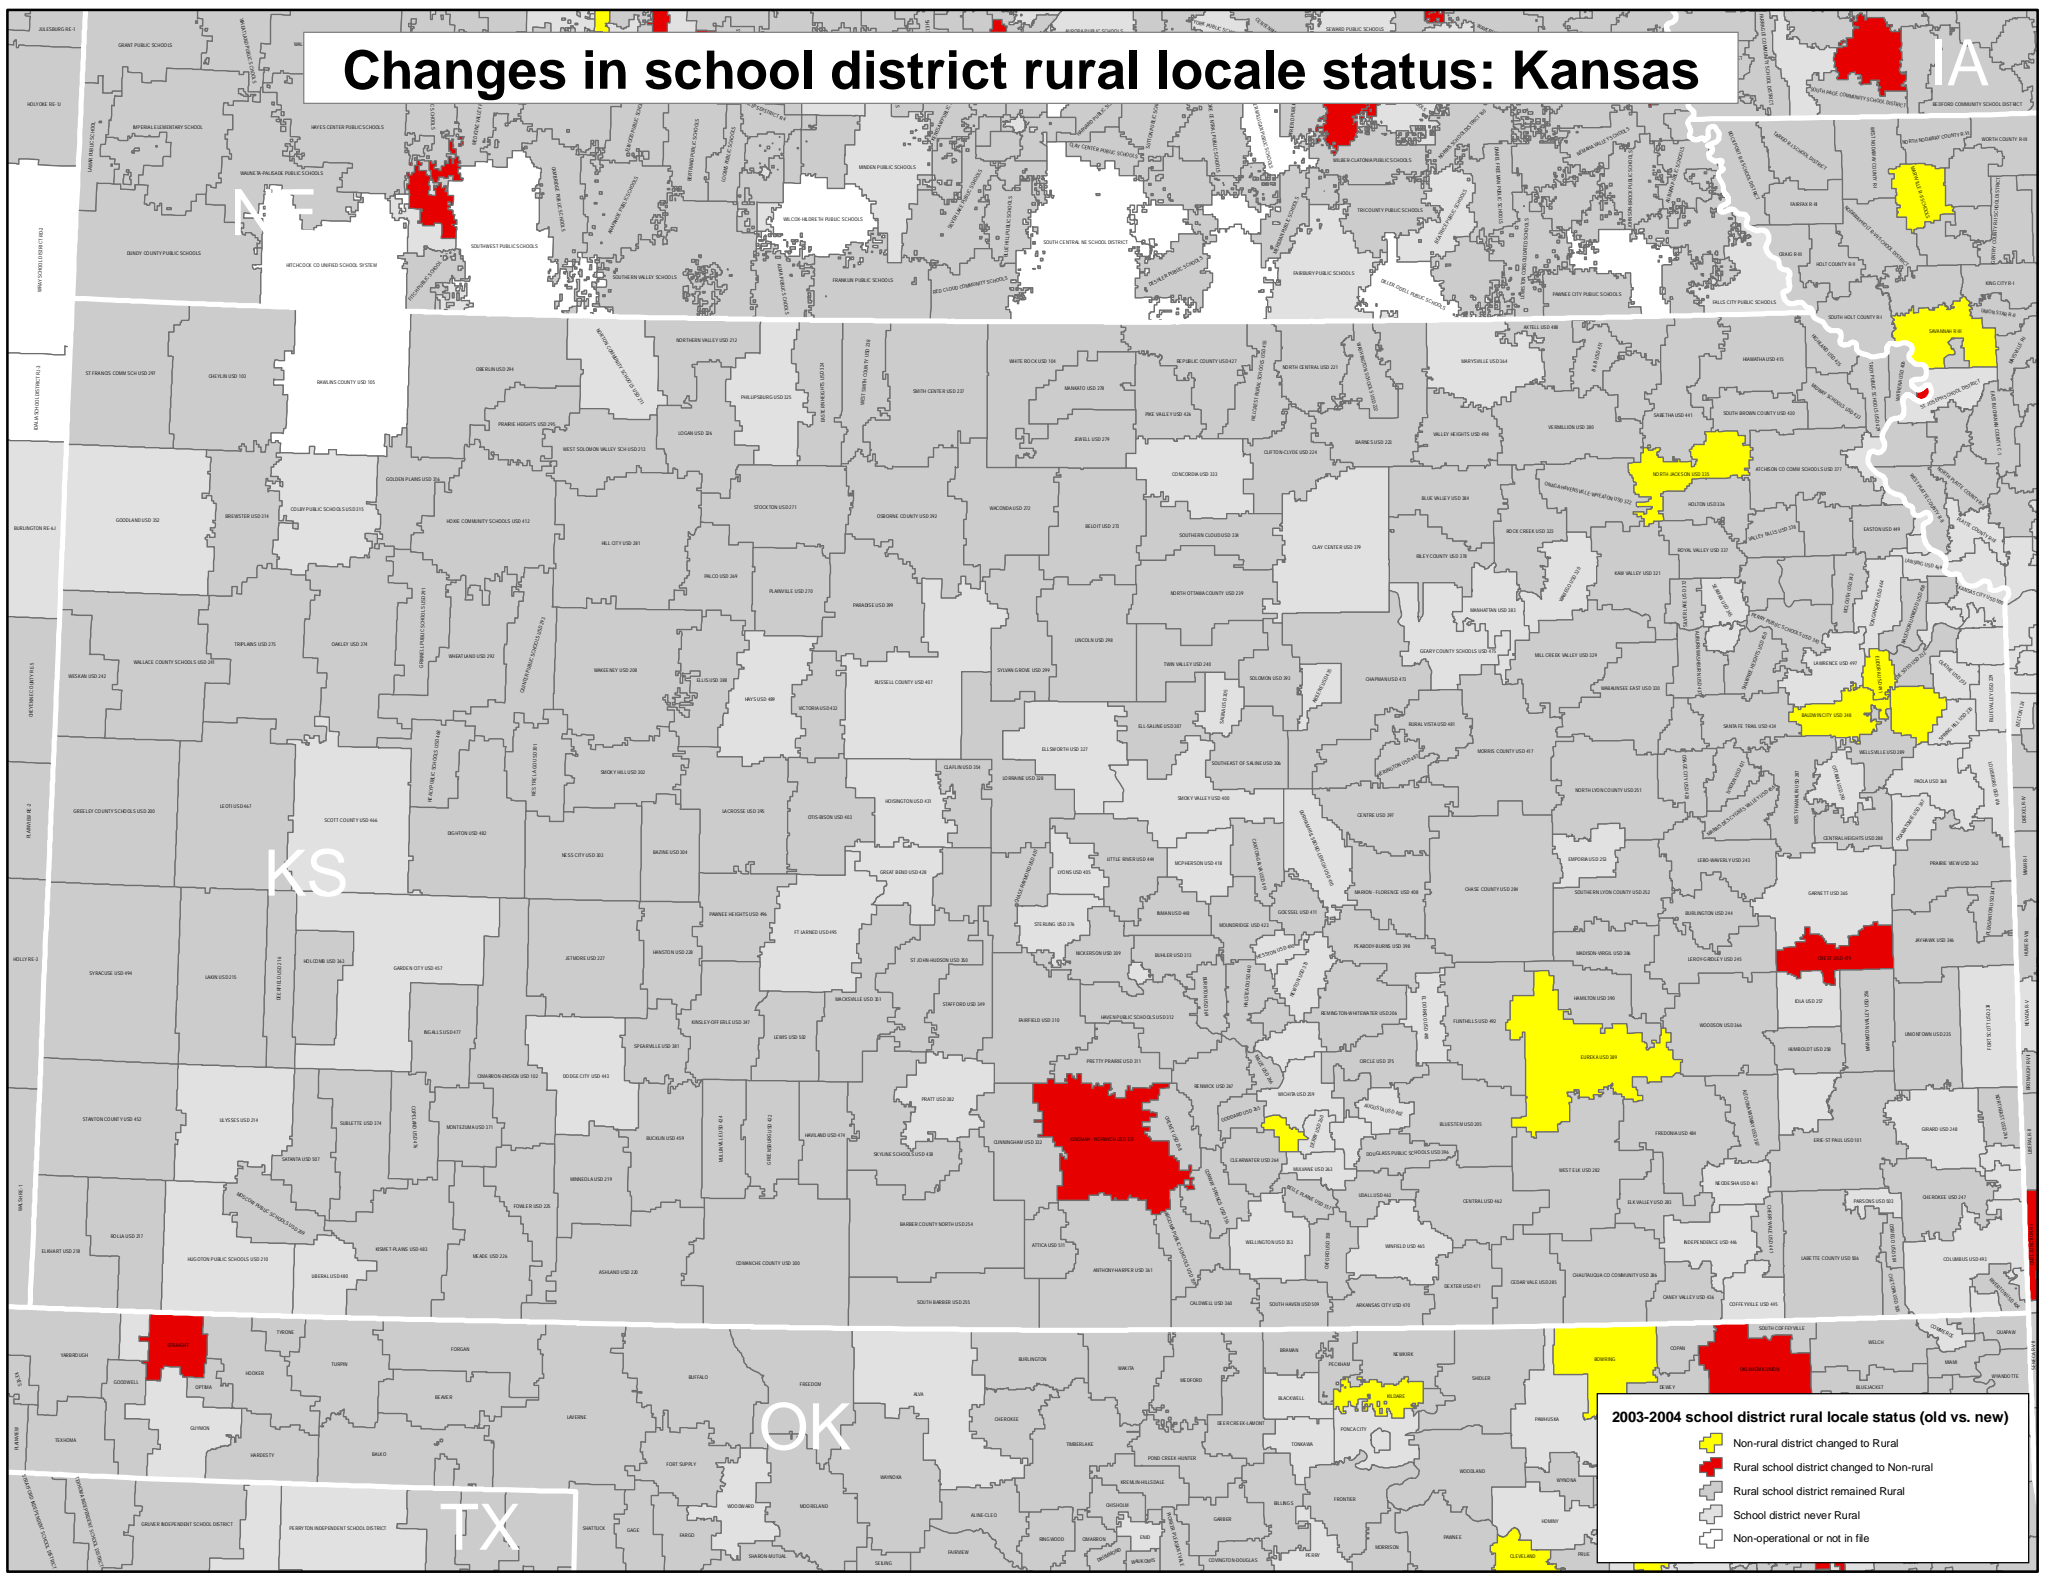

Changes in school district rural locale status: Kansas

2003-2004 school district rural locale status (old vs. new)

- Non-rural district changed to Rural
- Rural school district changed to Non-rural
- Rural school district remained Rural
- School district never Rural
- Non-operational or not in file