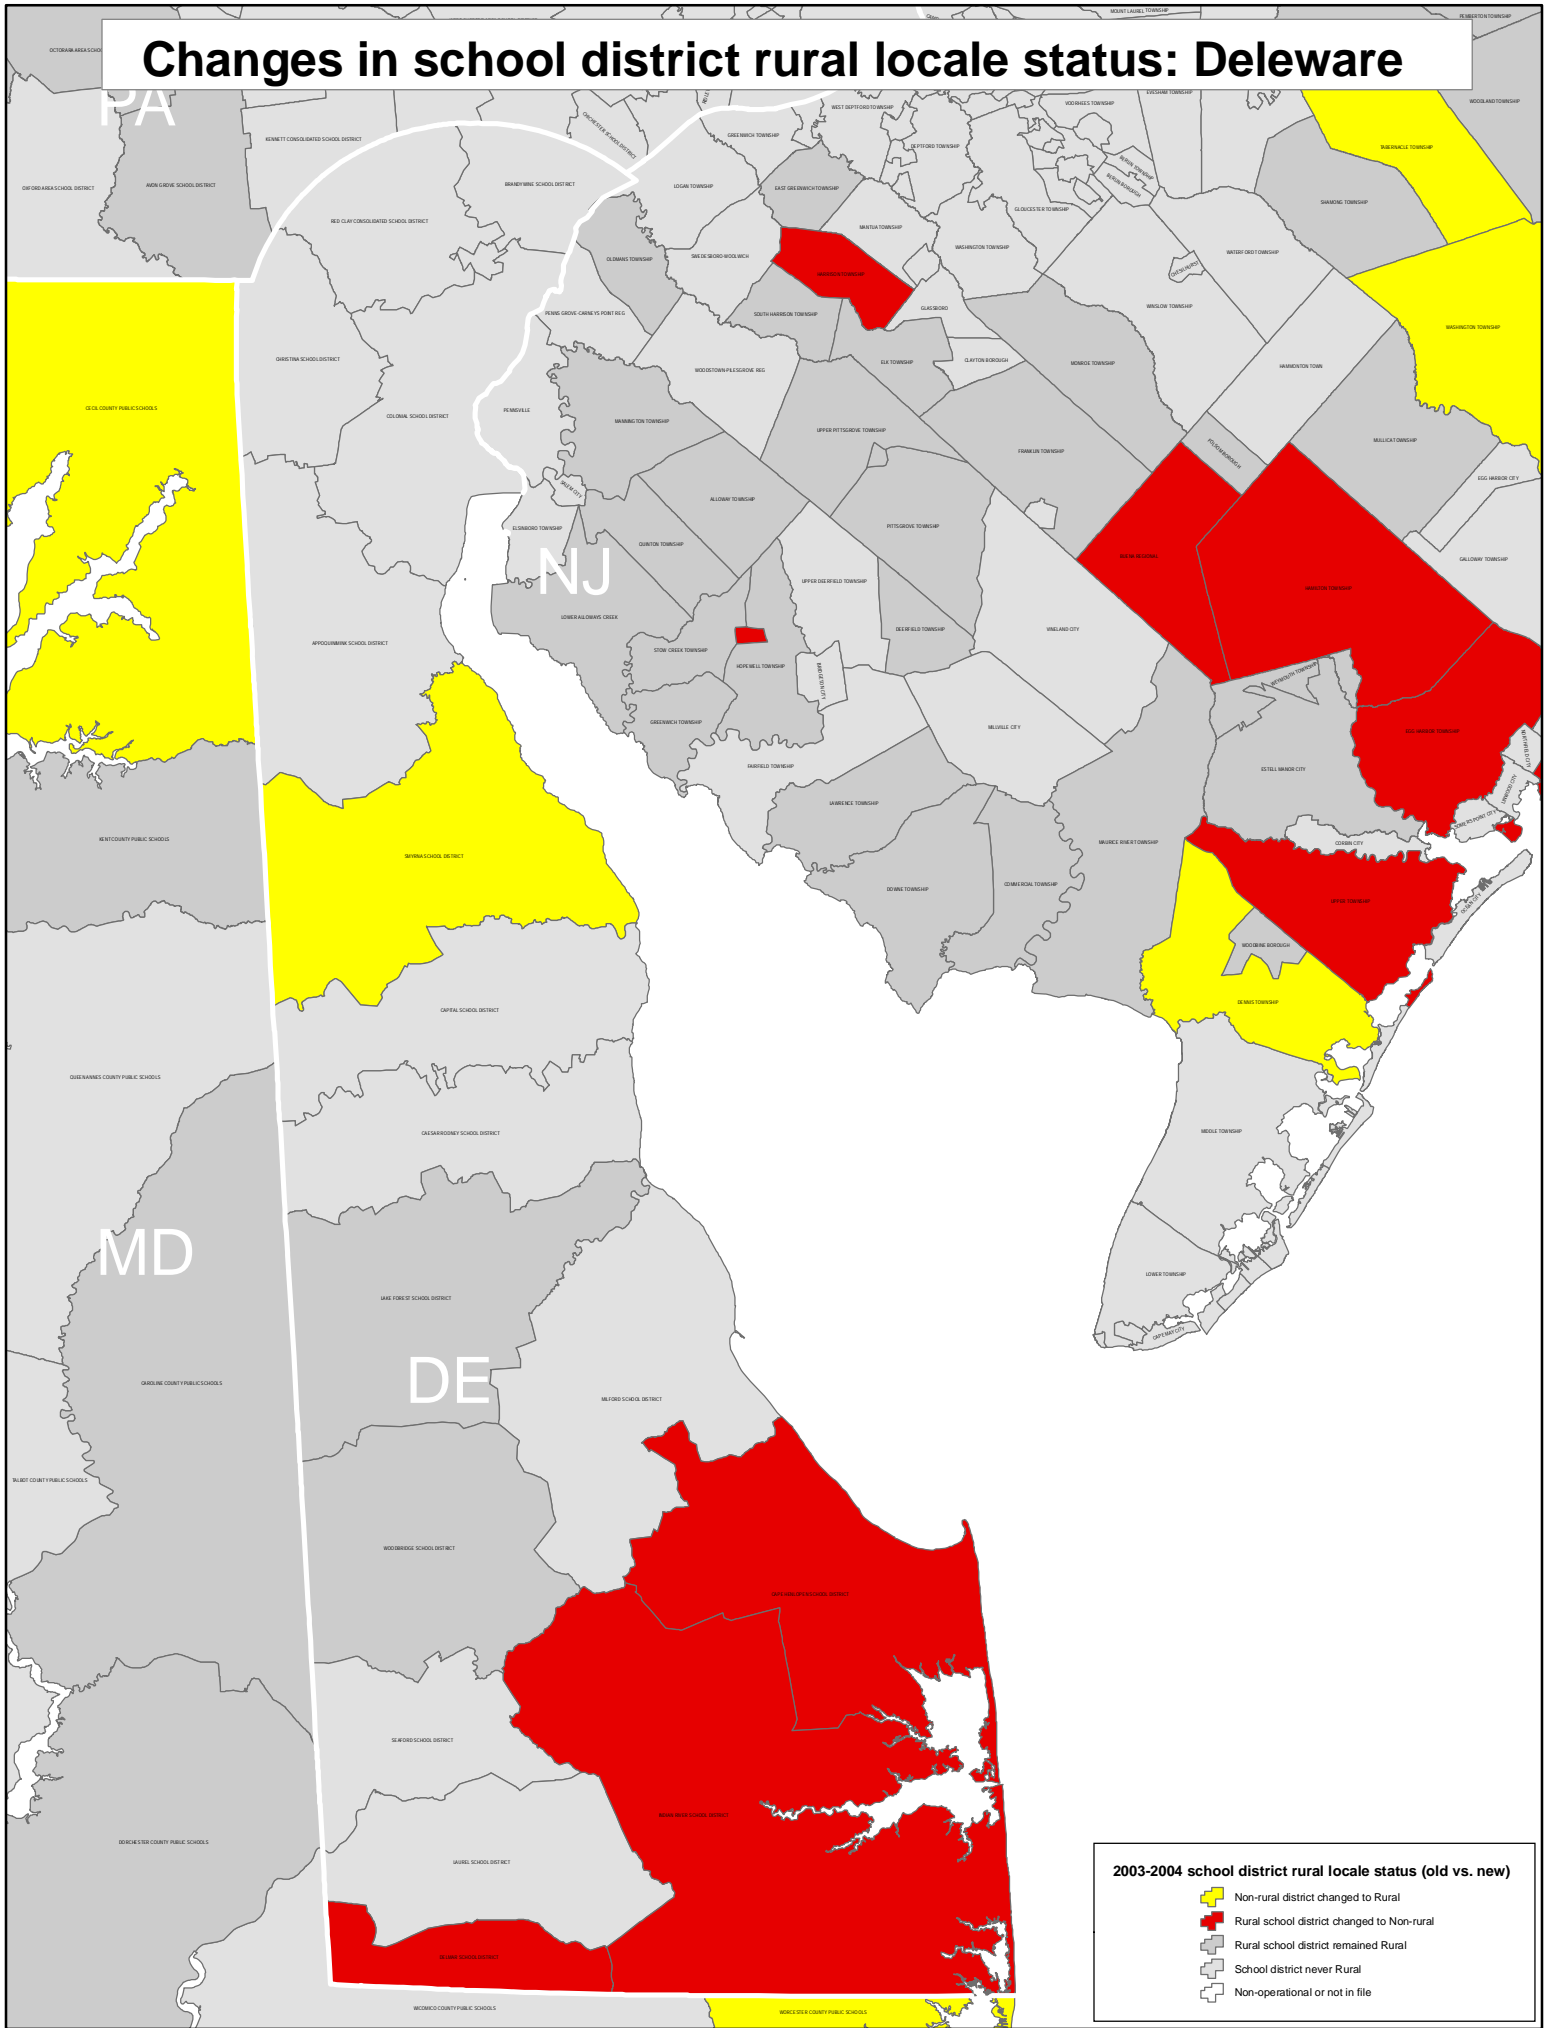

Changes in school district rural locale status: Delaware

2003-2004 school district rural locale status (old vs. new)

- Non-rural district changed to Rural
- Rural school district changed to Non-rural
- Rural school district remained Rural
- School district never Rural
- Non-operational or not in file