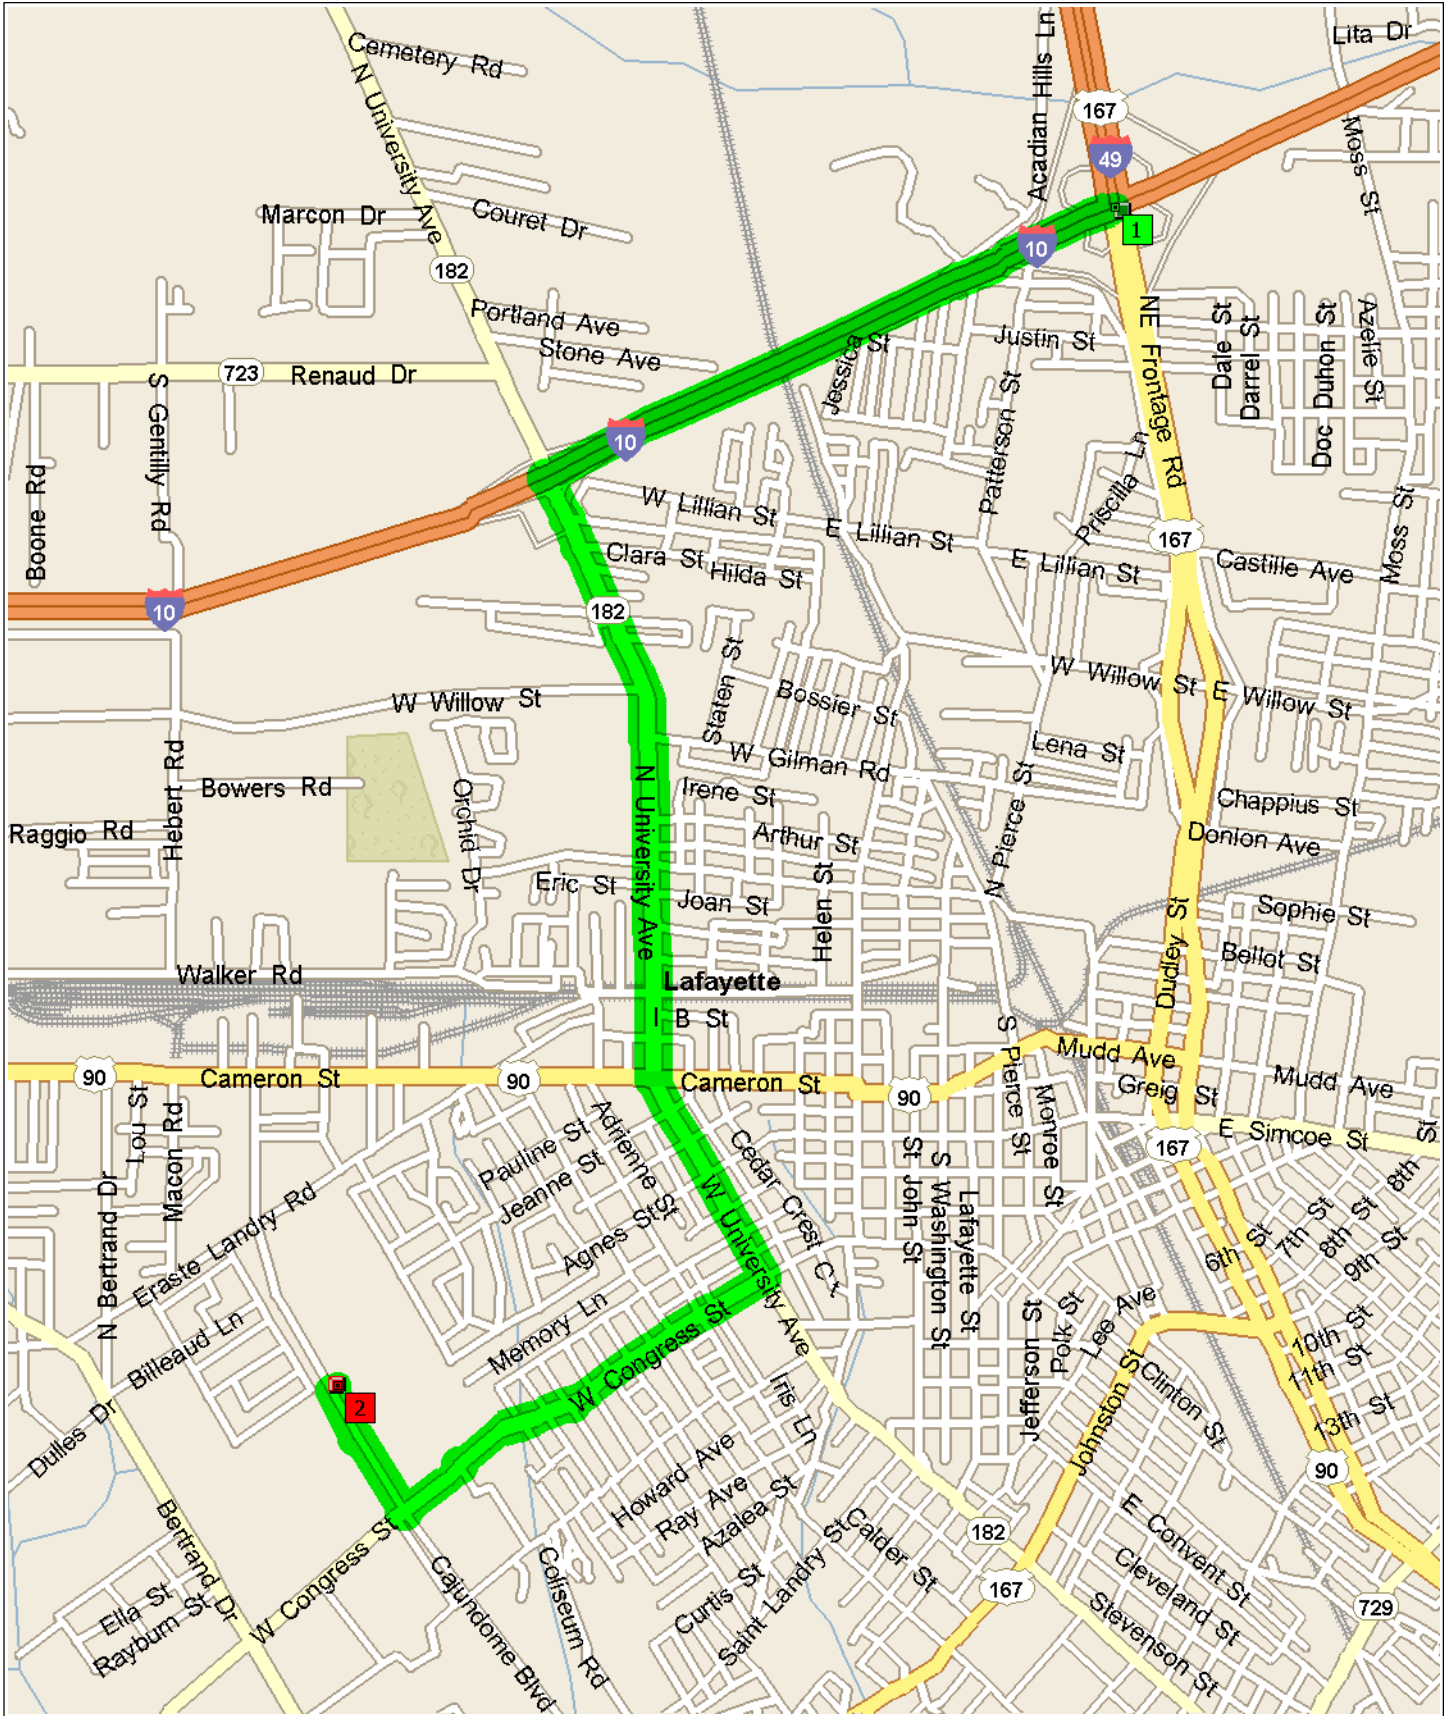

I-10 Exit 103/I-49 Exit 1A to 646 Cajundome Blvd, Suite 301, Lafayette, LA 70506

4.4 miles; 10 minutes

9:00 AM 0.0 mi **1** Depart I-10 Exit 103/I-49 Exit 1A [Food, ATM, Car Repair, Truck Parking, Truck Services, RV Parking] on I-10 (West) for 1.4 mi

9:01 AM 1.4 mi At I-10 Exit 101, turn LEFT (South) onto SR-182 [University Ave] for 0.6 mi

9:02 AM 2.0 mi Continue (South) on SR-182 [N University Ave] for 0.7 mi

9:04 AM 2.7 mi Bear LEFT (South) onto SR-182 [W University Ave] for 0.5 mi

9:06 AM 3.2 mi Turn RIGHT (West) onto W Congress St for 0.9 mi

9:09 AM 4.1 mi Turn RIGHT (North) onto Cajundome Blvd for 0.3 mi

9:10 AM 4.4 mi Turn RIGHT (East) onto Local road(s) for 32 yds

9:10 AM 4.4 mi **2** Arrive 646 Cajundome Blvd, Suite 301, Lafayette, LA 70506