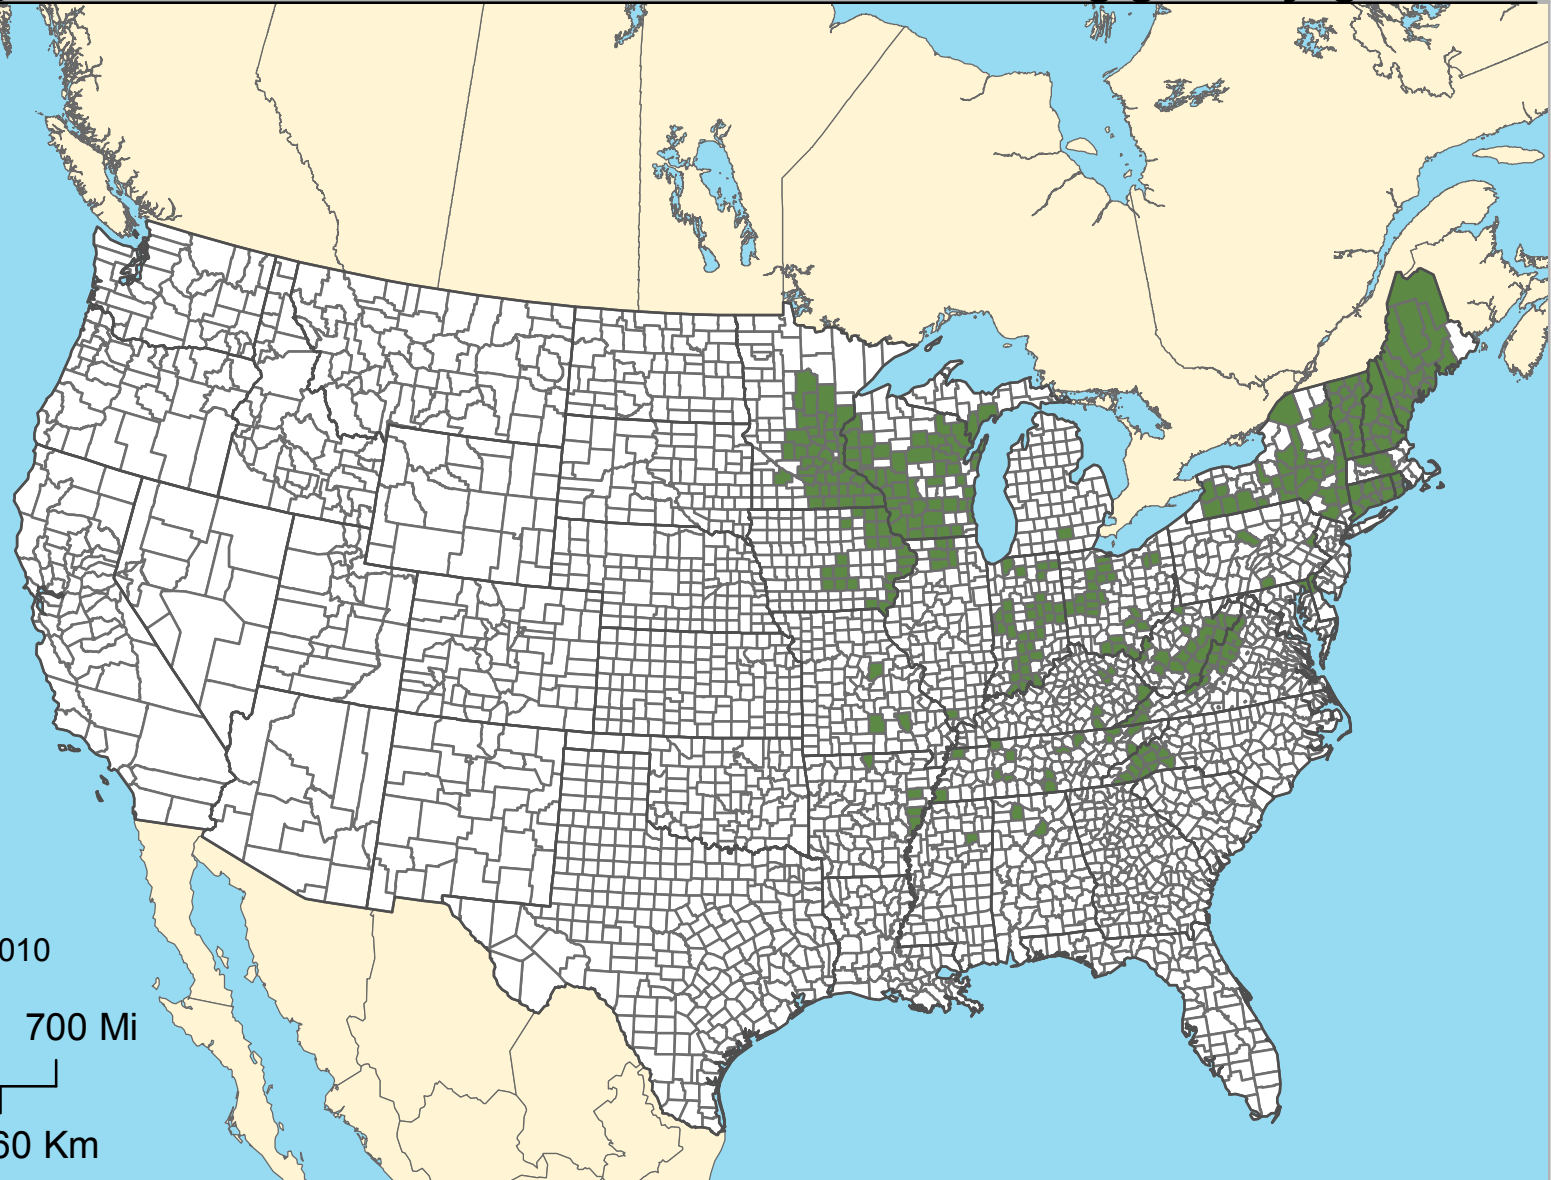

Alien Forest Pest Explorer

www.fs.fed.us/ne/morgantown/4557/AFPE/

Pest Distribution Map

Butternut Canker

Sirococcus clavignenti-juglandace

 Distribution as of 10/25/2010

USDA
Forest
Service

Northern
Research
Station

Eastern Forest
Environmental Threat
Assessment Center

Forest Health
Technology
Enterprise Team

Remote Sensing
Applications
Center