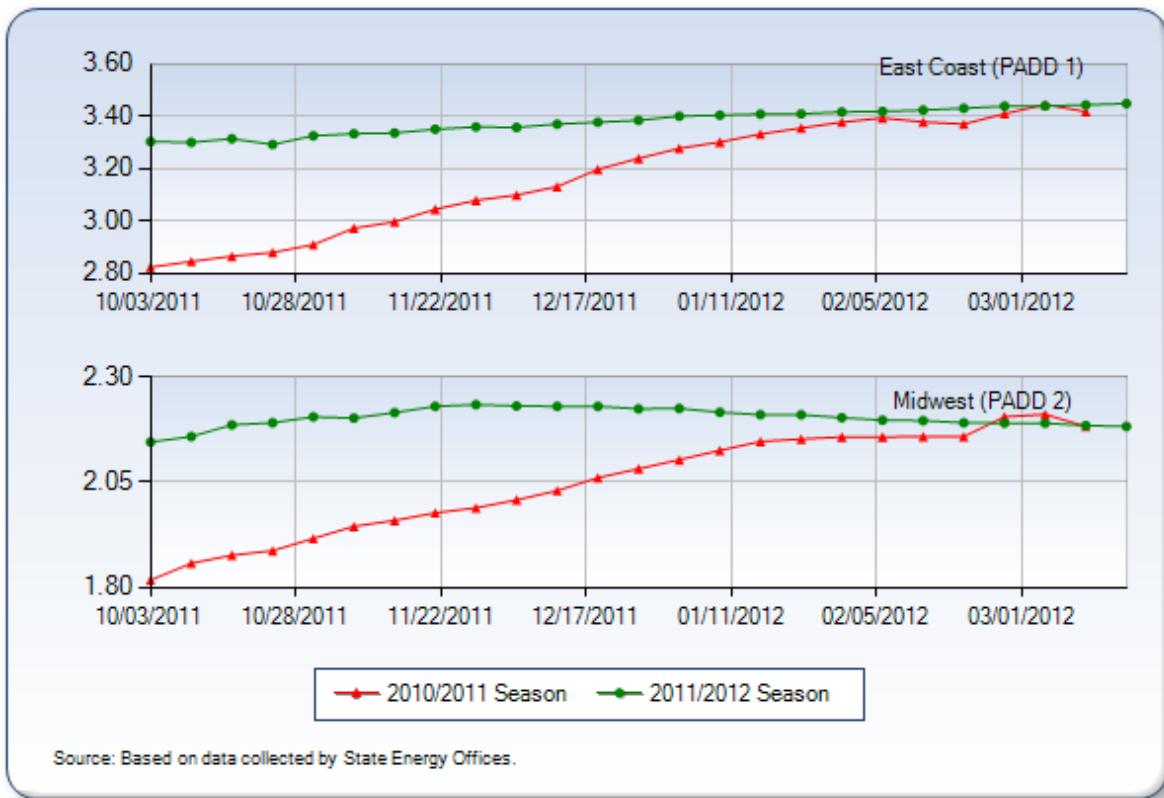

**Figure D3. Residential Propane Prices by PAD District
(Dollars per Gallon)**

**Figure D4. Wholesale Propane Prices by PAD District
(Dollars per Gallon)**