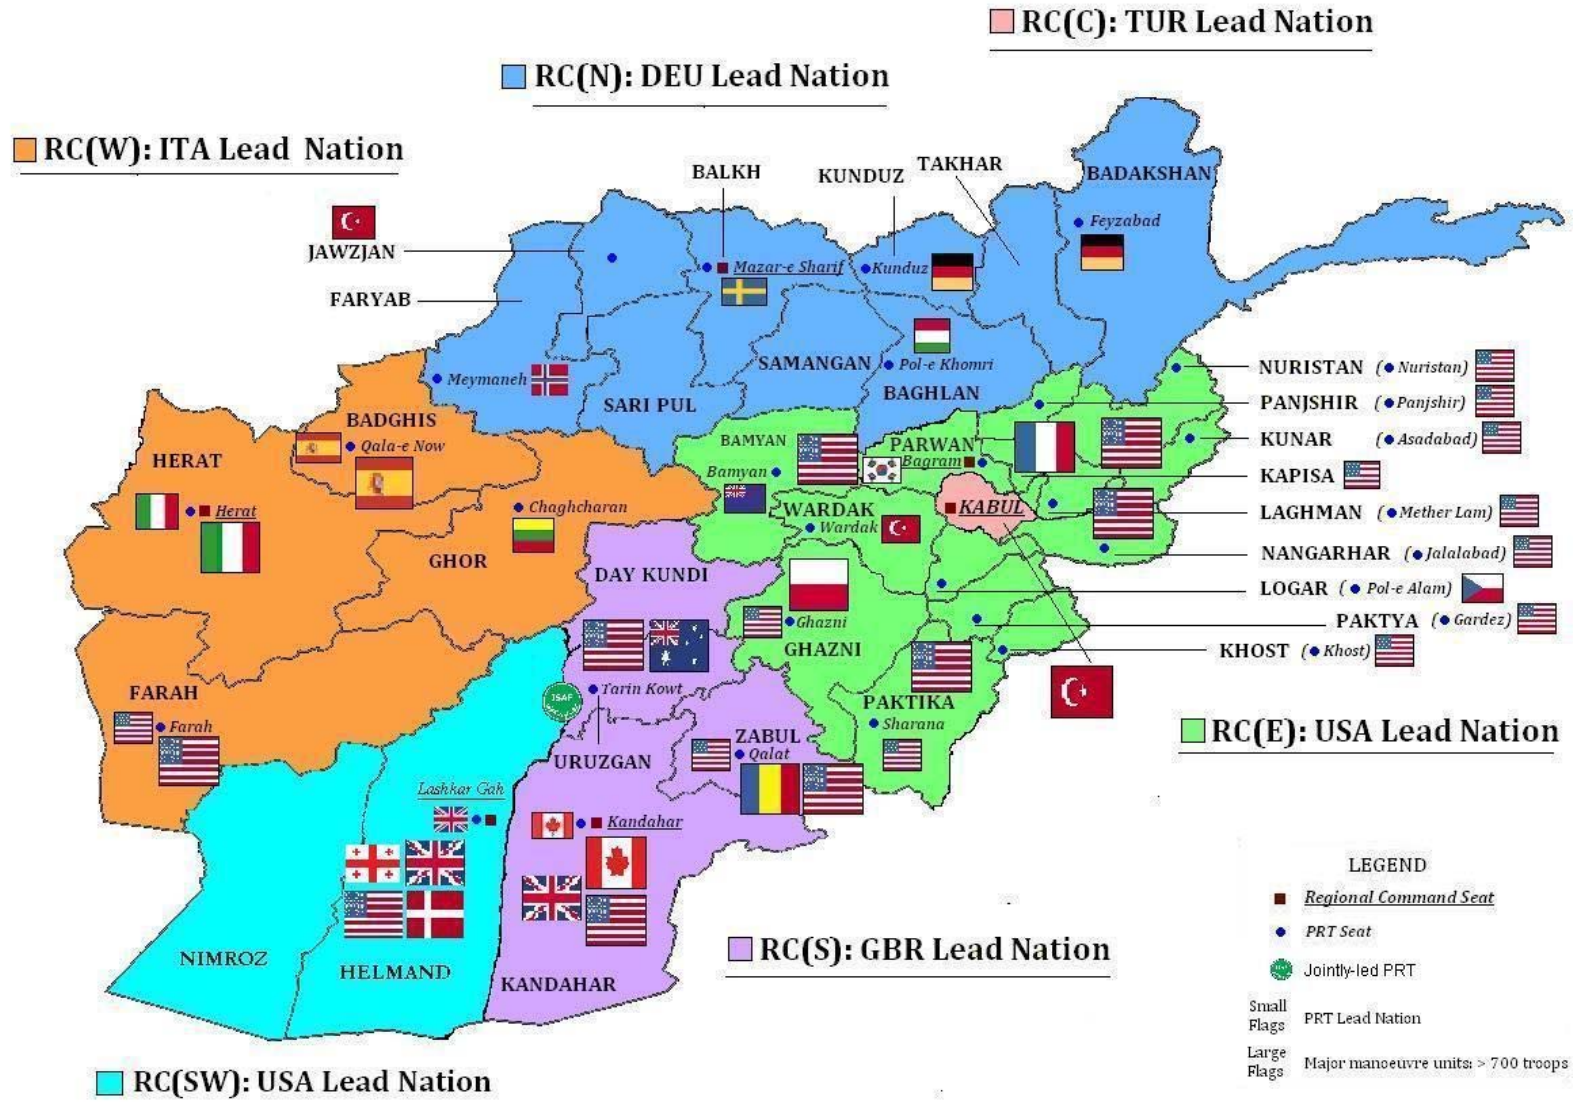

#### **Regional Command South:**

- HQ RC(S) in KANDAHAR (GBR)  
Commander: [MG James L. TERRY \(USA\)](#)
- Forward Support Base KANDAHAR (GBR)
- PRT in RC(S):
  - KANDAHAR (CAN)
  - TARIN KOWT (US/AUS)
  - QALAT (USA)

#### **Regional Command North:**

- HQ RC(N) in MAZAR-E SHARIF (DEU)  
Commander: [MG Hans-Werner FRITZ \(DEU\)](#)
- Forward Support Base MAZAR-E-SHARIF (DEU)
- PRT IN RC (N):
  - MAZAR-E SHARIF (SWE), FEYZABAD (DEU)
  - KUNDUZ (DEU), POL-E KHOMRI (HUN)
  - MEYMANEH (NOR), JOWZJAN (TUR)

#### **Regional Command East:**

- HQ RC(E) in BAGRAM  
Commander: [MG John CAMPBELL \(USA\)](#)
- Forward Support Base BAGRAM (USA)
- PRT IN RC(E):
  - LOGAR (CZE), SHARANA (USA)
  - KHOST (USA), METHER LAM (USA)
  - BAMYAN (NZL), PANJSHIR (USA)
  - JALALABAD (USA), GHAZNI (USA)
  - ASADABAD (USA)
  - NURISTAN (USA), WARDAK (TUR)
  - GARDEZ (USA)
  - PARWAN (KOR)

## International Security Assistance Force: Troop Contributing Nations

	Albania	258		Greece	80		Portugal	95
	Armenia	40		Hungary	502		Romania	1648
	Australia	1550		Iceland	4		Singapore	38
	Austria	3		Ireland	7		Slovakia	250
	Azerbaijan	94		Italy	3688		Slovenia	78
	Belgium	491		Jordan	0		Spain	1576
	Bosnia & Herzegovina	45		Republic of Korea	246		Sweden	500
	Bulgaria	516		Latvia	189		The Former Yugoslav Republic of Macedonia <sup>1</sup>	163
	Canada	2922		Lithuania	219		Tonga	0
	Croatia	299		Luxembourg	9		Turkey	1790
	Czech Republic	468		Malaysia	30		Ukraine	16
	Denmark	750		Mongolia	47		United Arab Emirates	35
	Estonia	140		Montenegro	31		United Kingdom	9500
	Finland	150		Netherlands	242		United States	90000
	France	3850		New Zealand	234			
	Georgia	924		Norway	353			
	Germany	4341		Poland	2519		<b>Total</b>	<b>130,930</b>