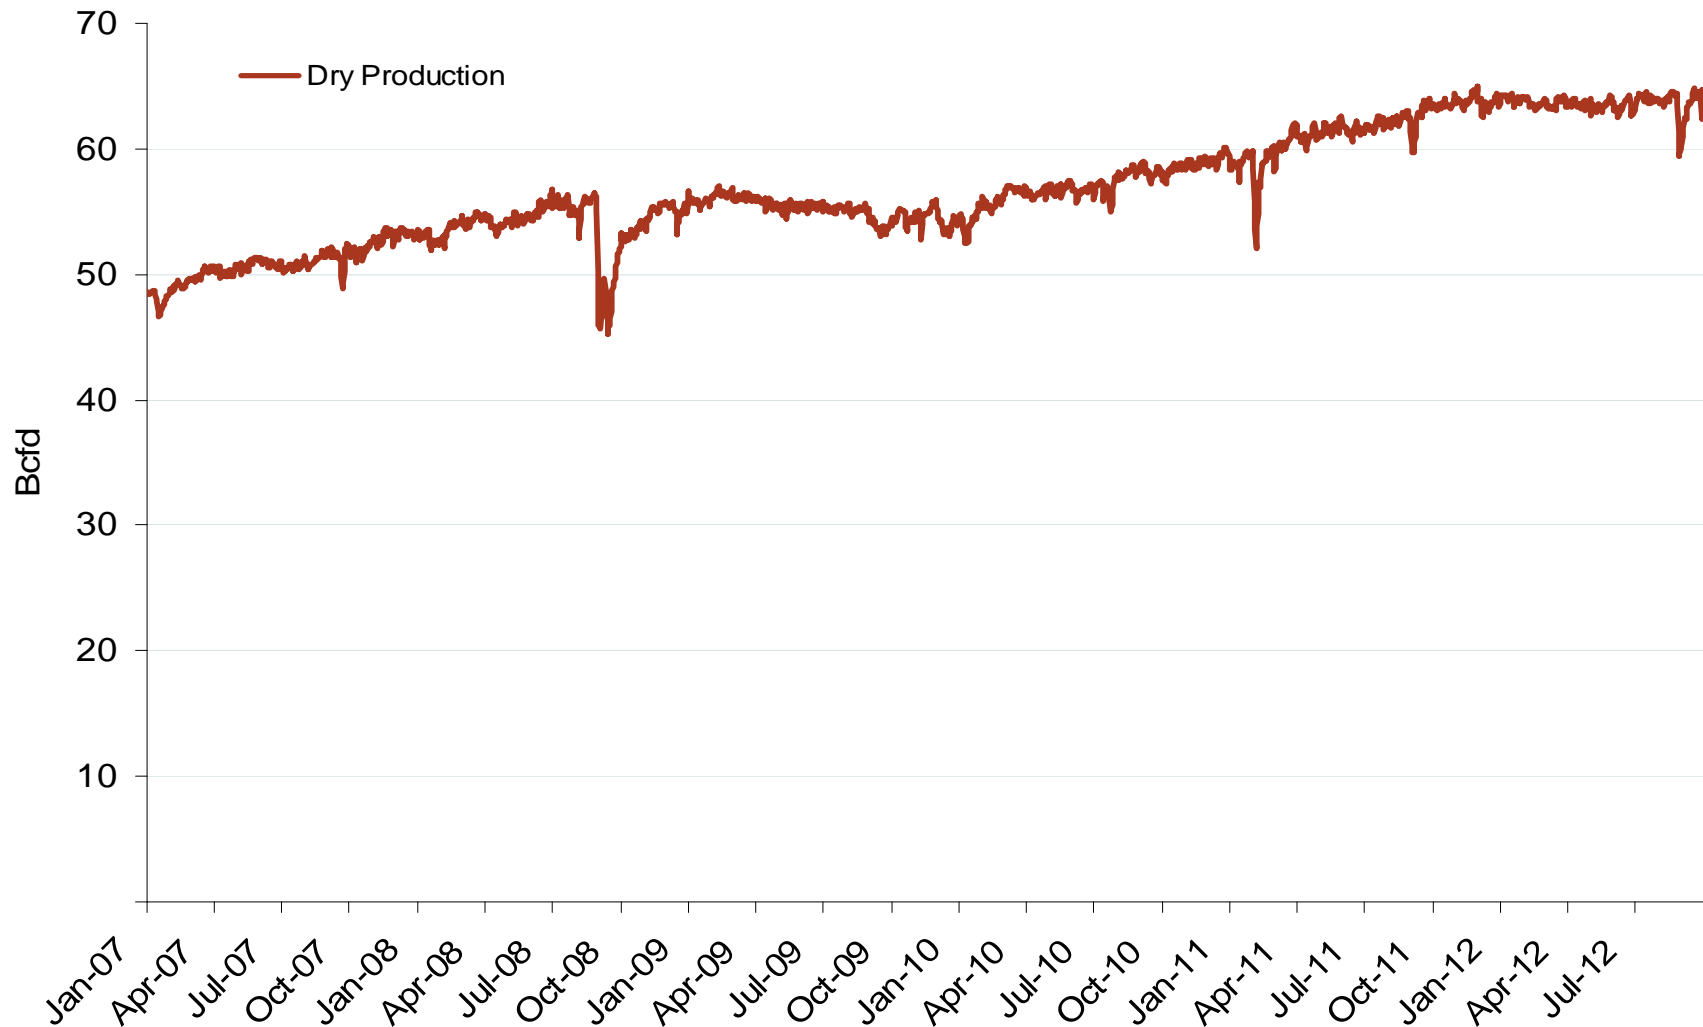

Monthly U.S. Dry Gas Production – Lower 48 States

Note: Prior to July 2010, chart was derived from a combination of *EIA* and *Bentek Energy* data

Source: Derived from *Bentek Energy* data

Updated: October 02, 2012