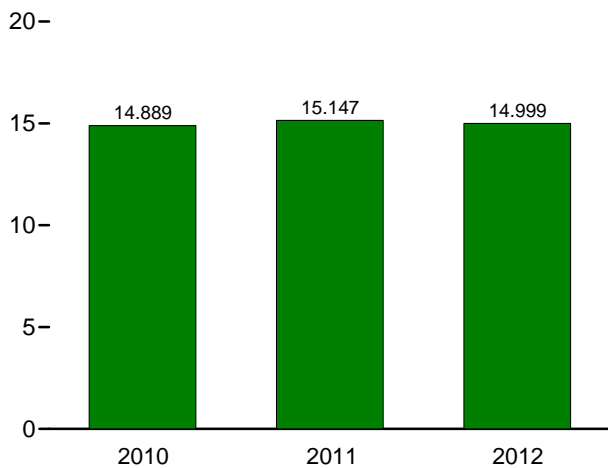

Figure 2.4 Industrial Sector Energy Consumption
(Quadrillion Btu)

By Major Source, 1973-2011

By Major Source, Monthly

Total, January-June

By Major Source, June 2012

^a Electricity retail sales.
Web Page: <http://www.eia.gov/totalenergy/data/monthly/#consumption>.
Source: Table 2.4.