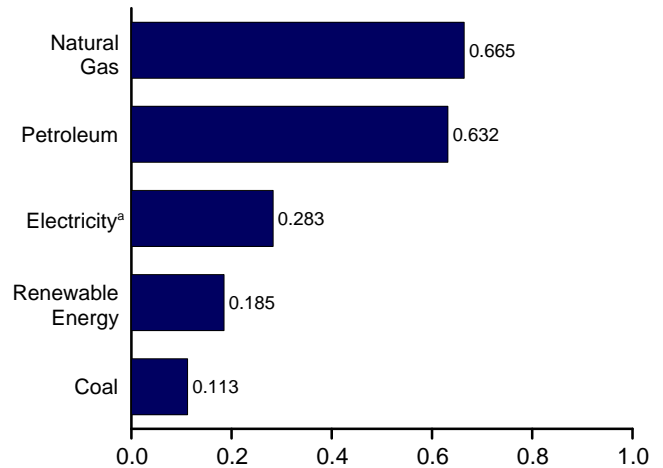

Figure 2.4 Industrial Sector Energy Consumption
(Quadrillion Btu)

By Major Source, 1973-2011

By Major Source, Monthly

Total, January-June

By Major Source, June 2012

^a Electricity retail sales.
Web Page: <http://www.eia.gov/totalenergy/data/monthly/#consumption>.
Source: Table 2.4.