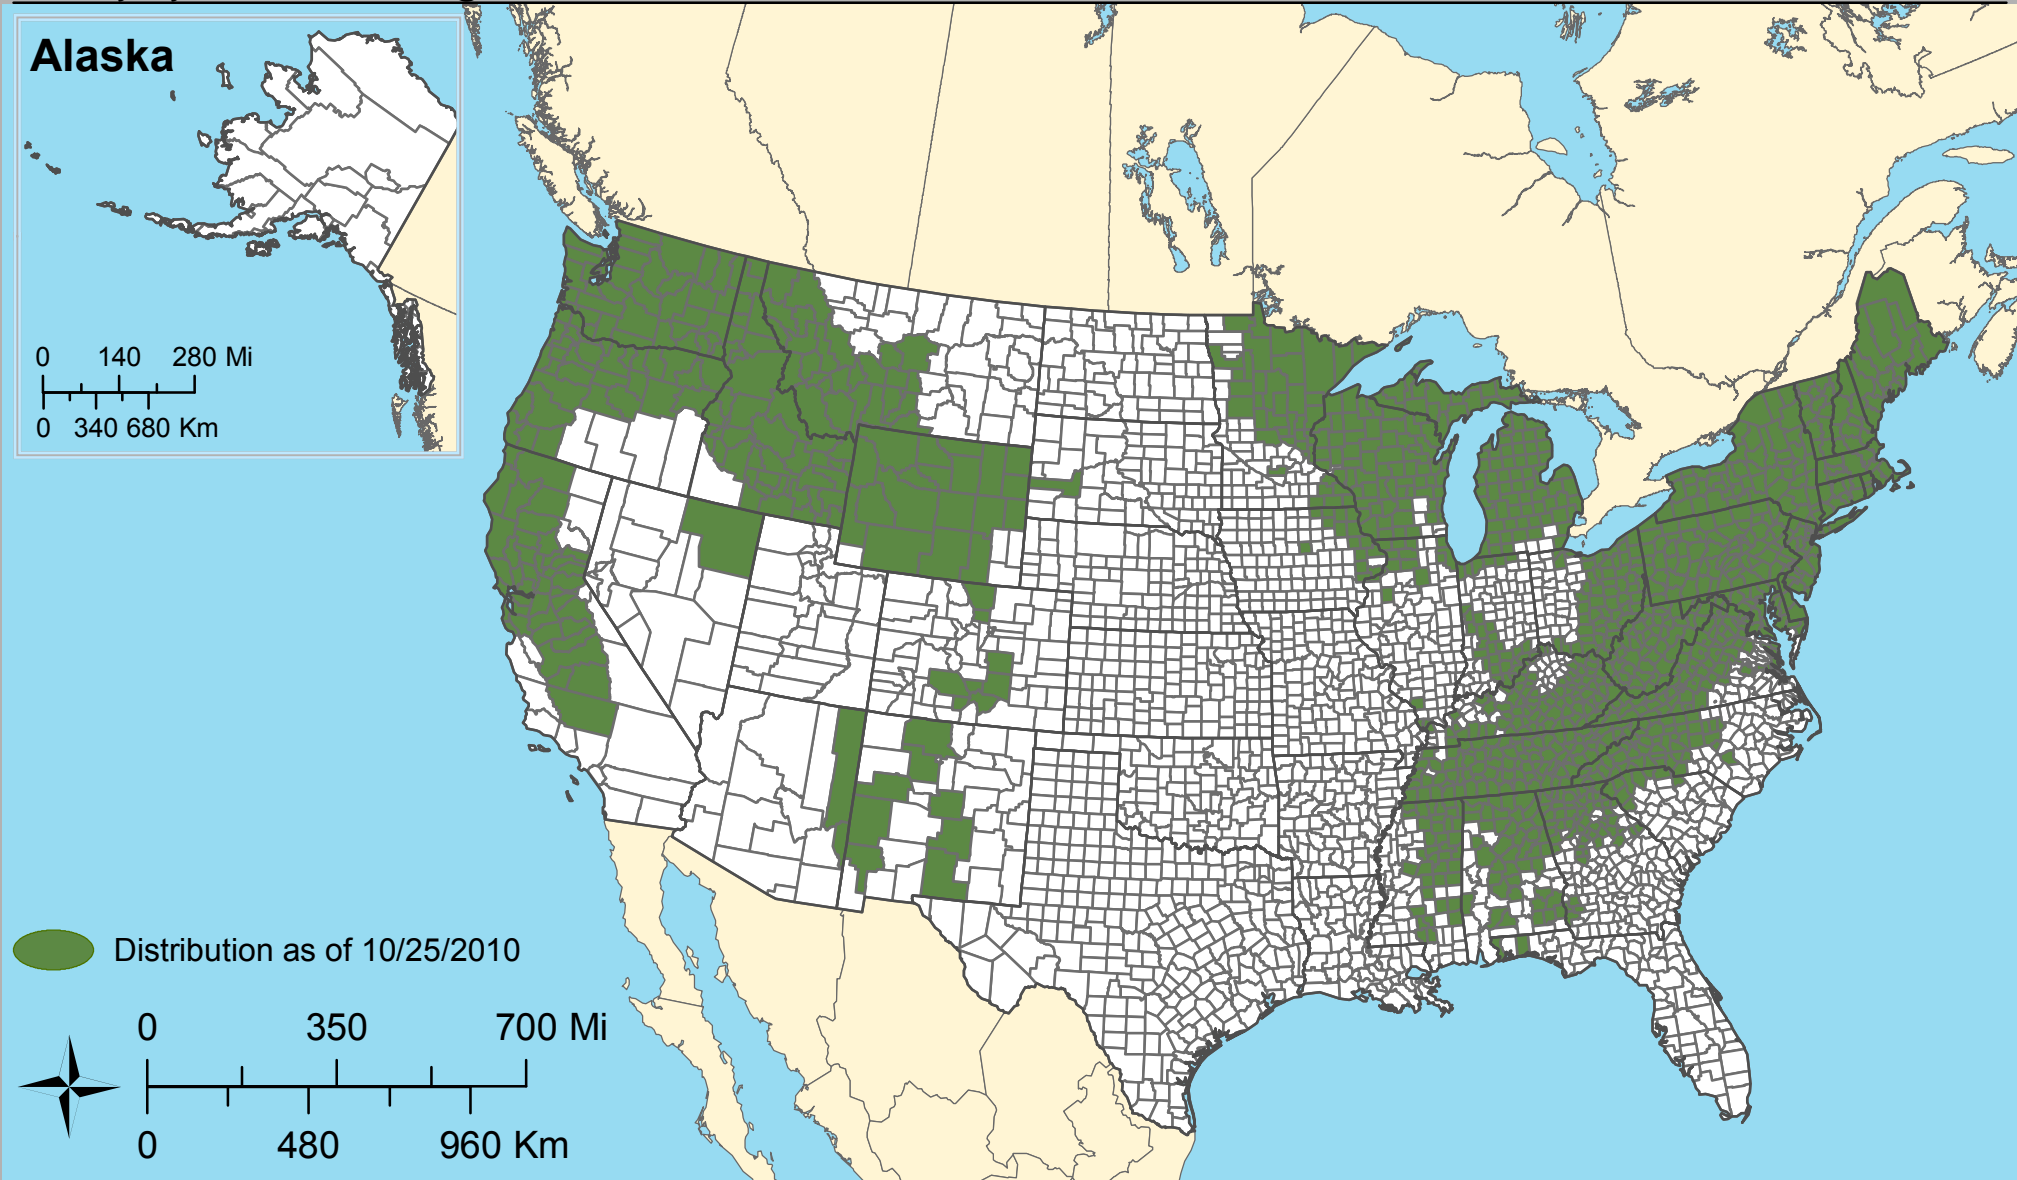

Alien Forest Pest Explorer

www.fs.fed.us/ne/morgantown/4557/AFPE/

Pest Distribution Map

White Pine Blister Rust *Cronartium ribicola*

USDA
Forest
Service

Northern
Research
Station

Eastern Forest
Environmental Threat
Assessment Center

Forest Health
Technology
Enterprise Team

Remote Sensing
Applications
Center