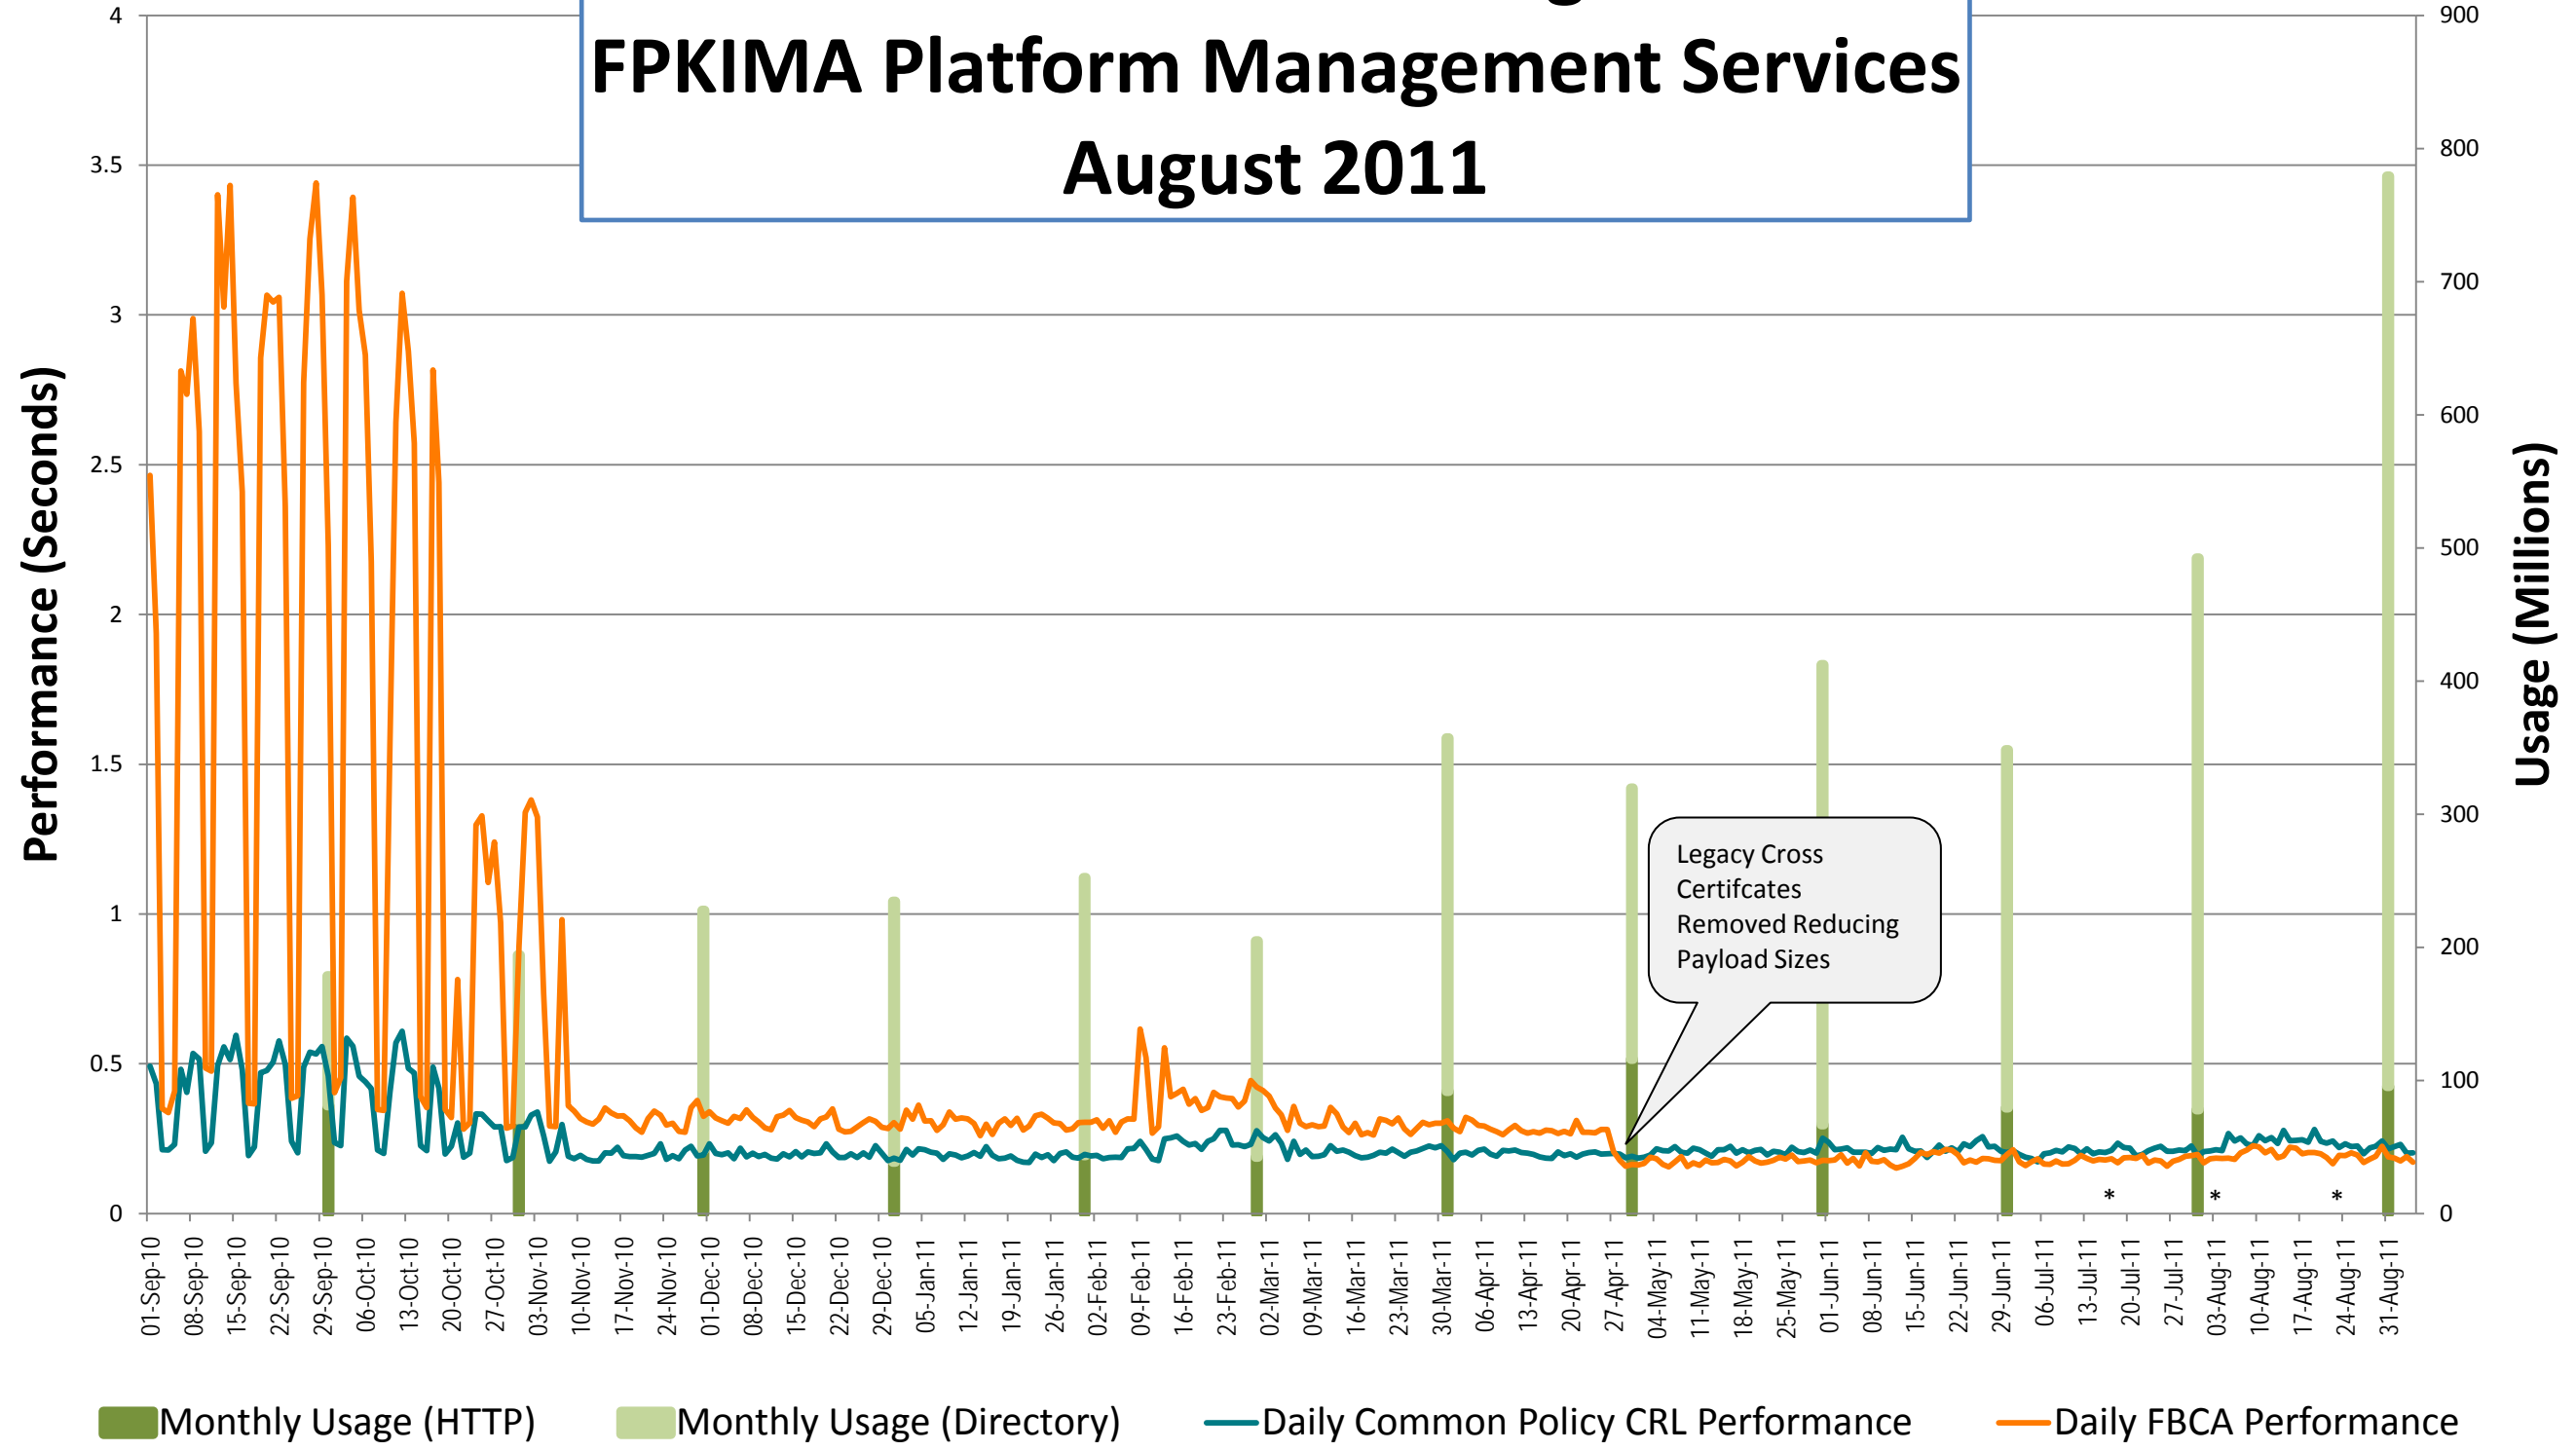

Performance and Usage for FPKIMA Platform Management Services August 2011

* Instances where there were intermittent periods of expired CRLs