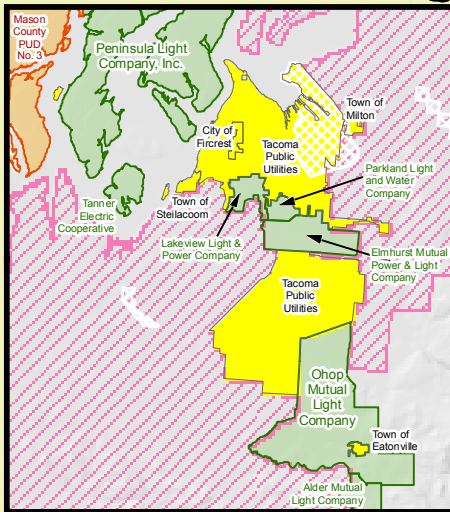

WASHINGTON STATE BPA PUBLIC, TRIBAL AND IOU CUSTOMERS

Map Inset

 Tribal Reservation
 Tribal Utilities
 Tribal

Investor-Owned Utilities
 Avista Energy
 PacifiCorp
 Puget Sound Energy

Public Utilities
 Cooperative
 People's Utility District
 Municipality
 Federal