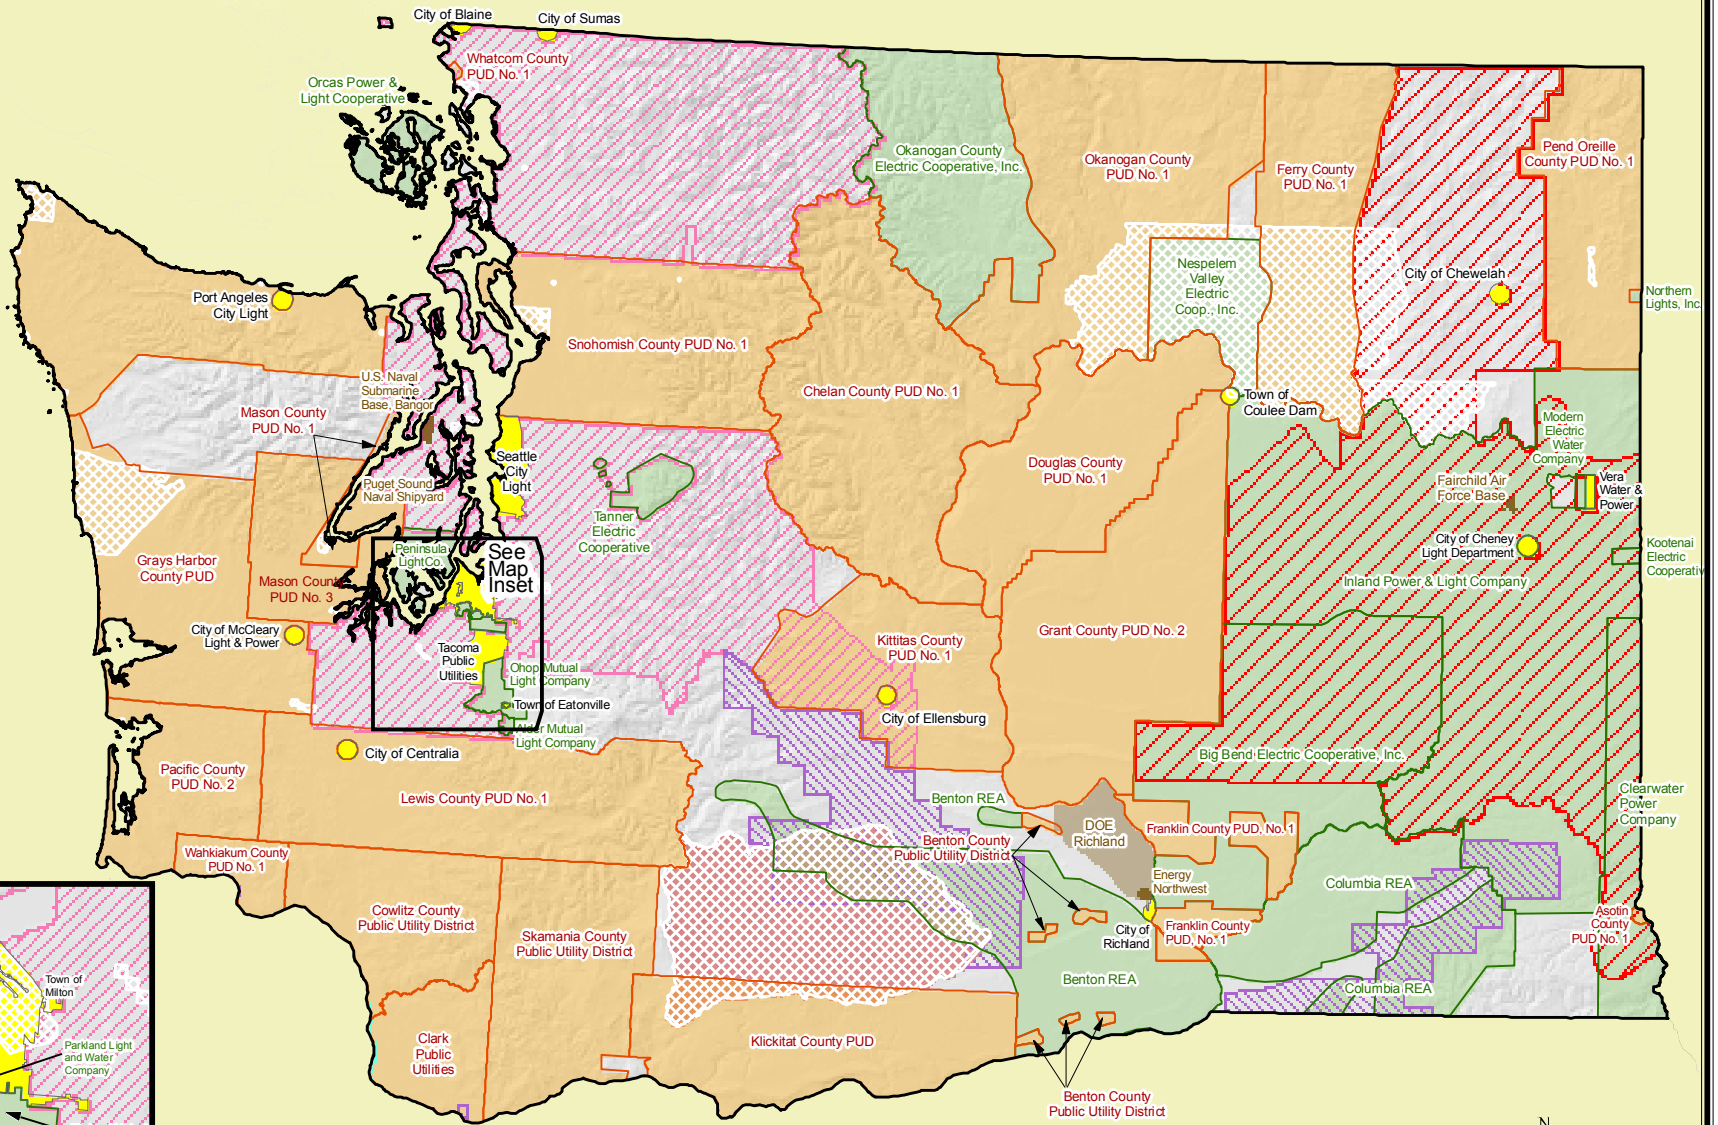

WASHINGTON STATE BPA PUBLIC, TRIBAL AND IOU CUSTOMERS

Map Inset

 Tribal Reservation
 Tribal Utilities
 Tribal

Investor-Owned Utilities
 Avista Energy
 PacifiCorp
 Puget Sound Energy

Public Utilities
 Cooperative
 People's Utility District
 Municipality
 Federal