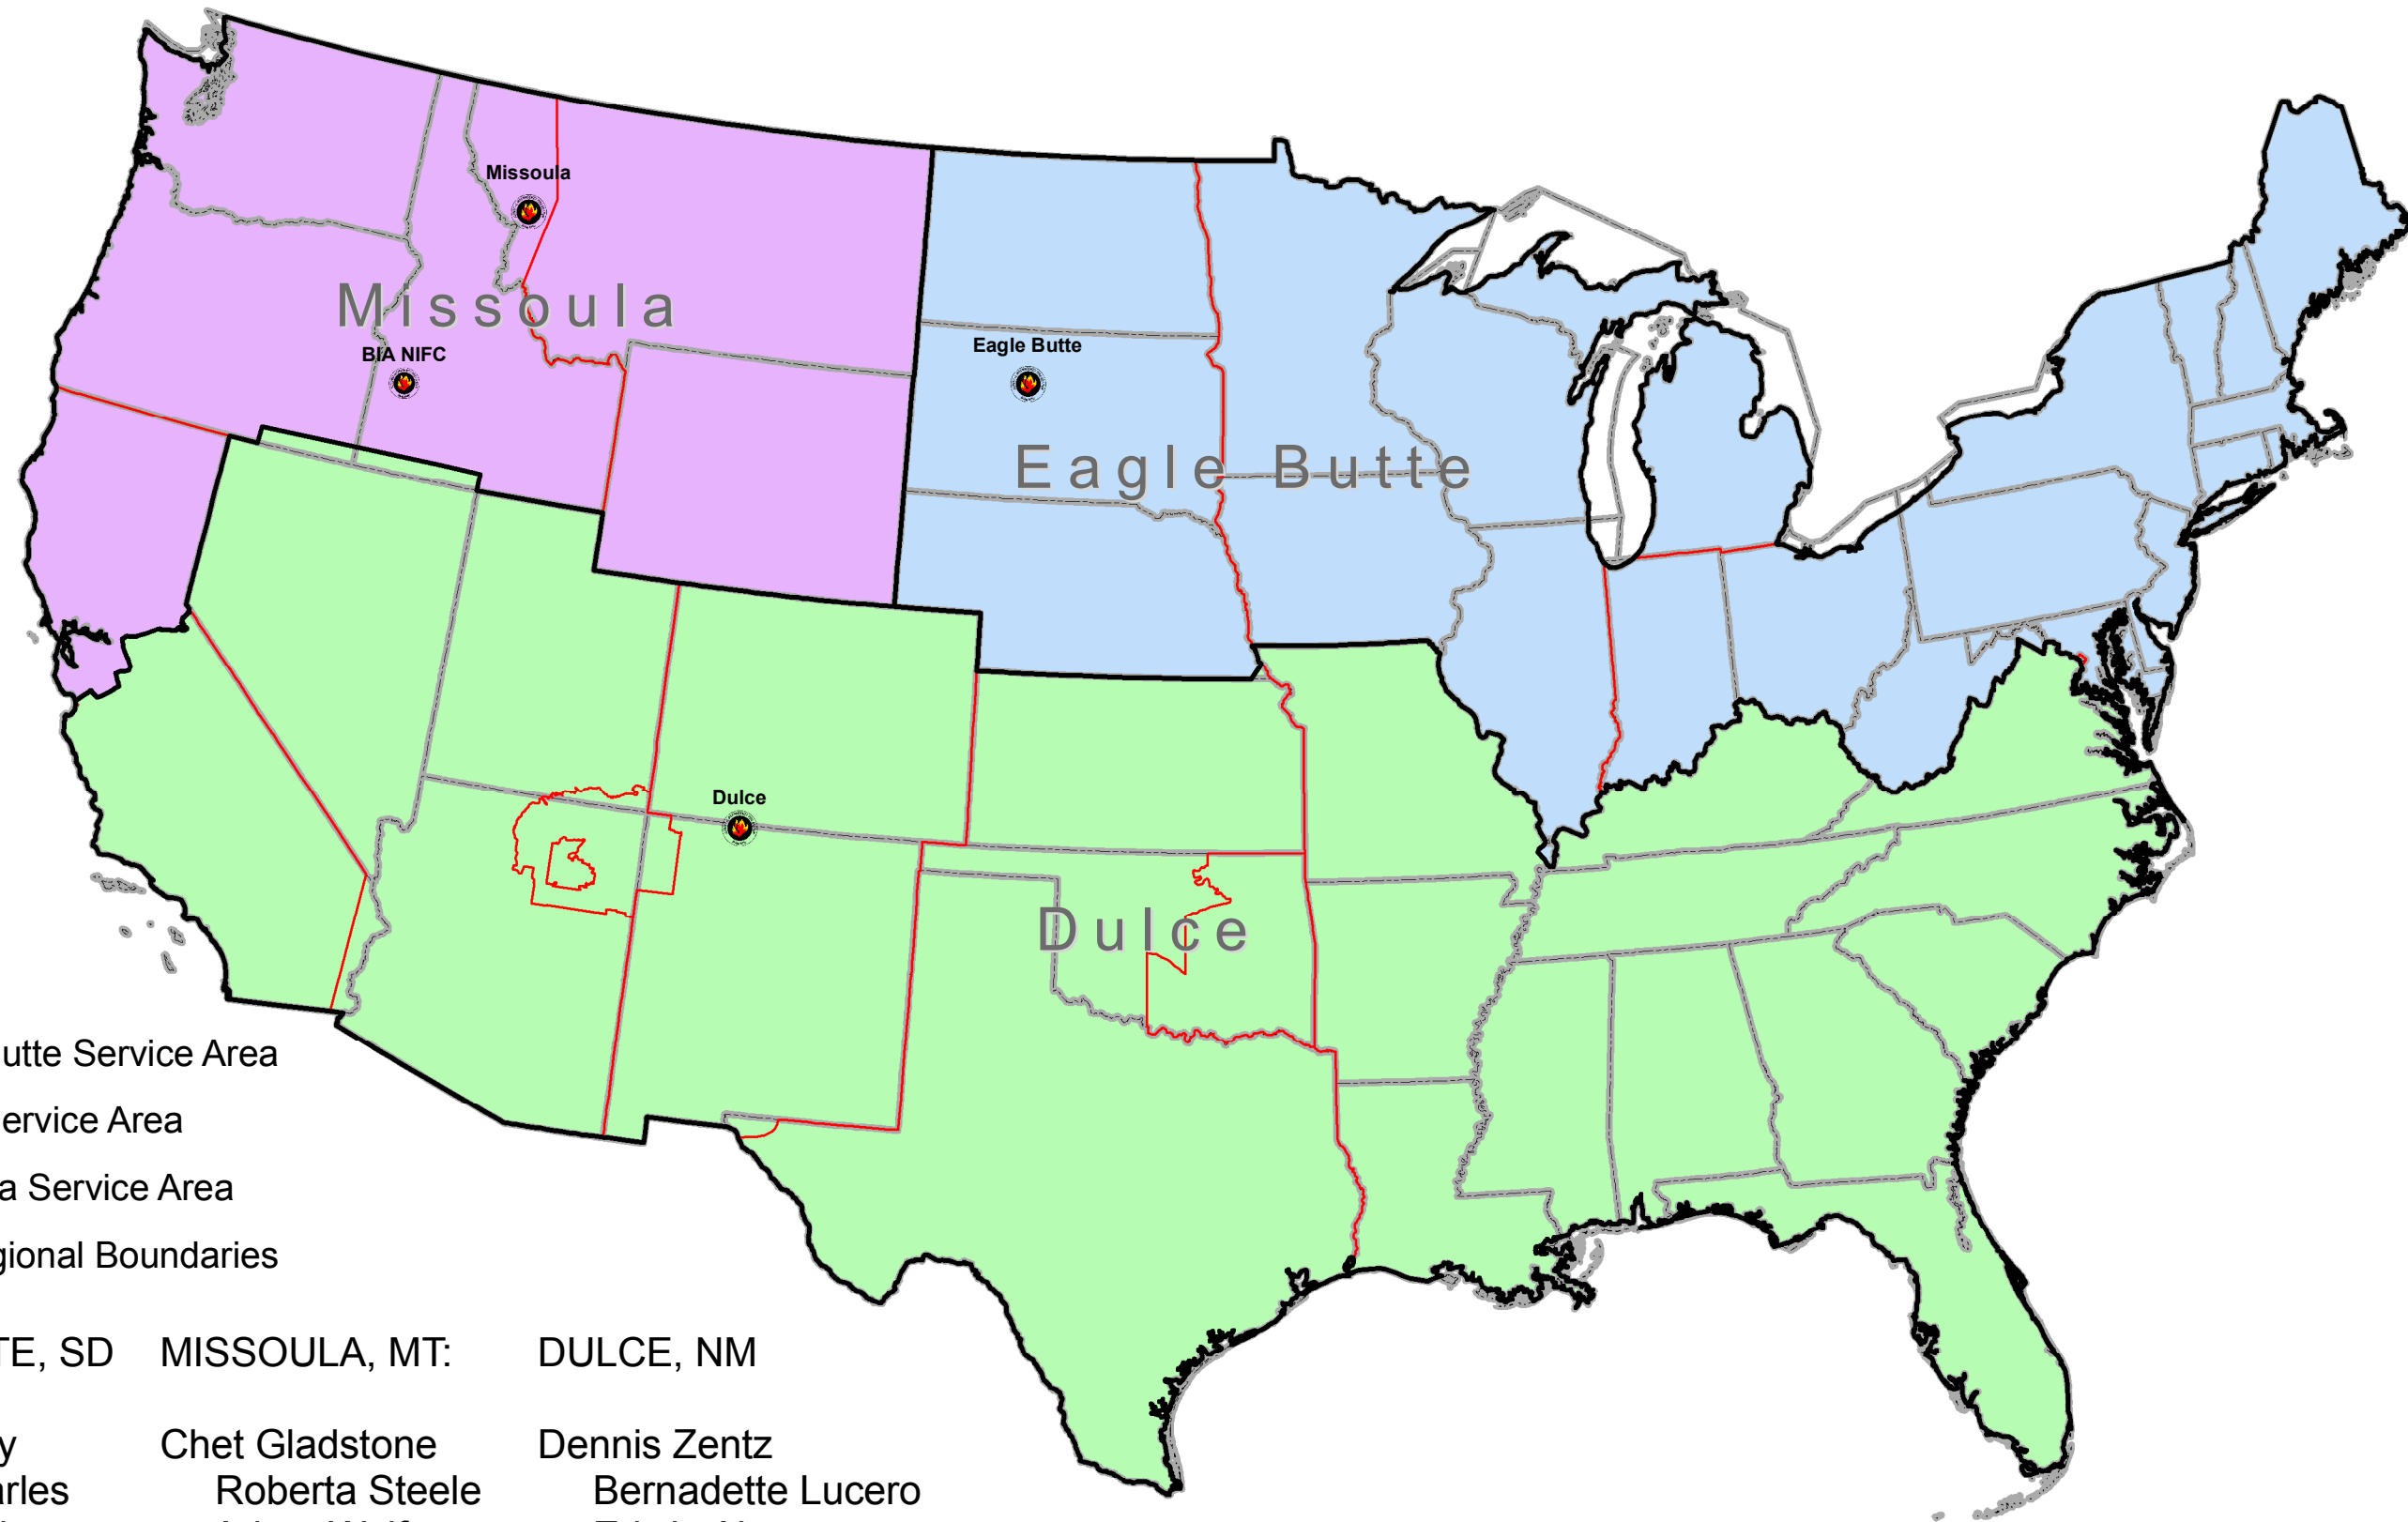

BIA NIFC -- Model 52 Boundaries

- Eagle Butte Service Area
- Dulce Service Area
- Missoula Service Area
- BIA Regional Boundaries

EAGLE BUTTE, SD

MISSOULA, MT:

DULCE, NM

Elvis Handboy
 Diana Charles
 Martin Anderson
 -Vacant-

Chet Gladstone
 Roberta Steele
 Adam Wolf
 Basil Tanner

Dennis Zentz
 Bernadette Lucero
 Edwin Alonzo
 David Moresette
 Leroy Nez