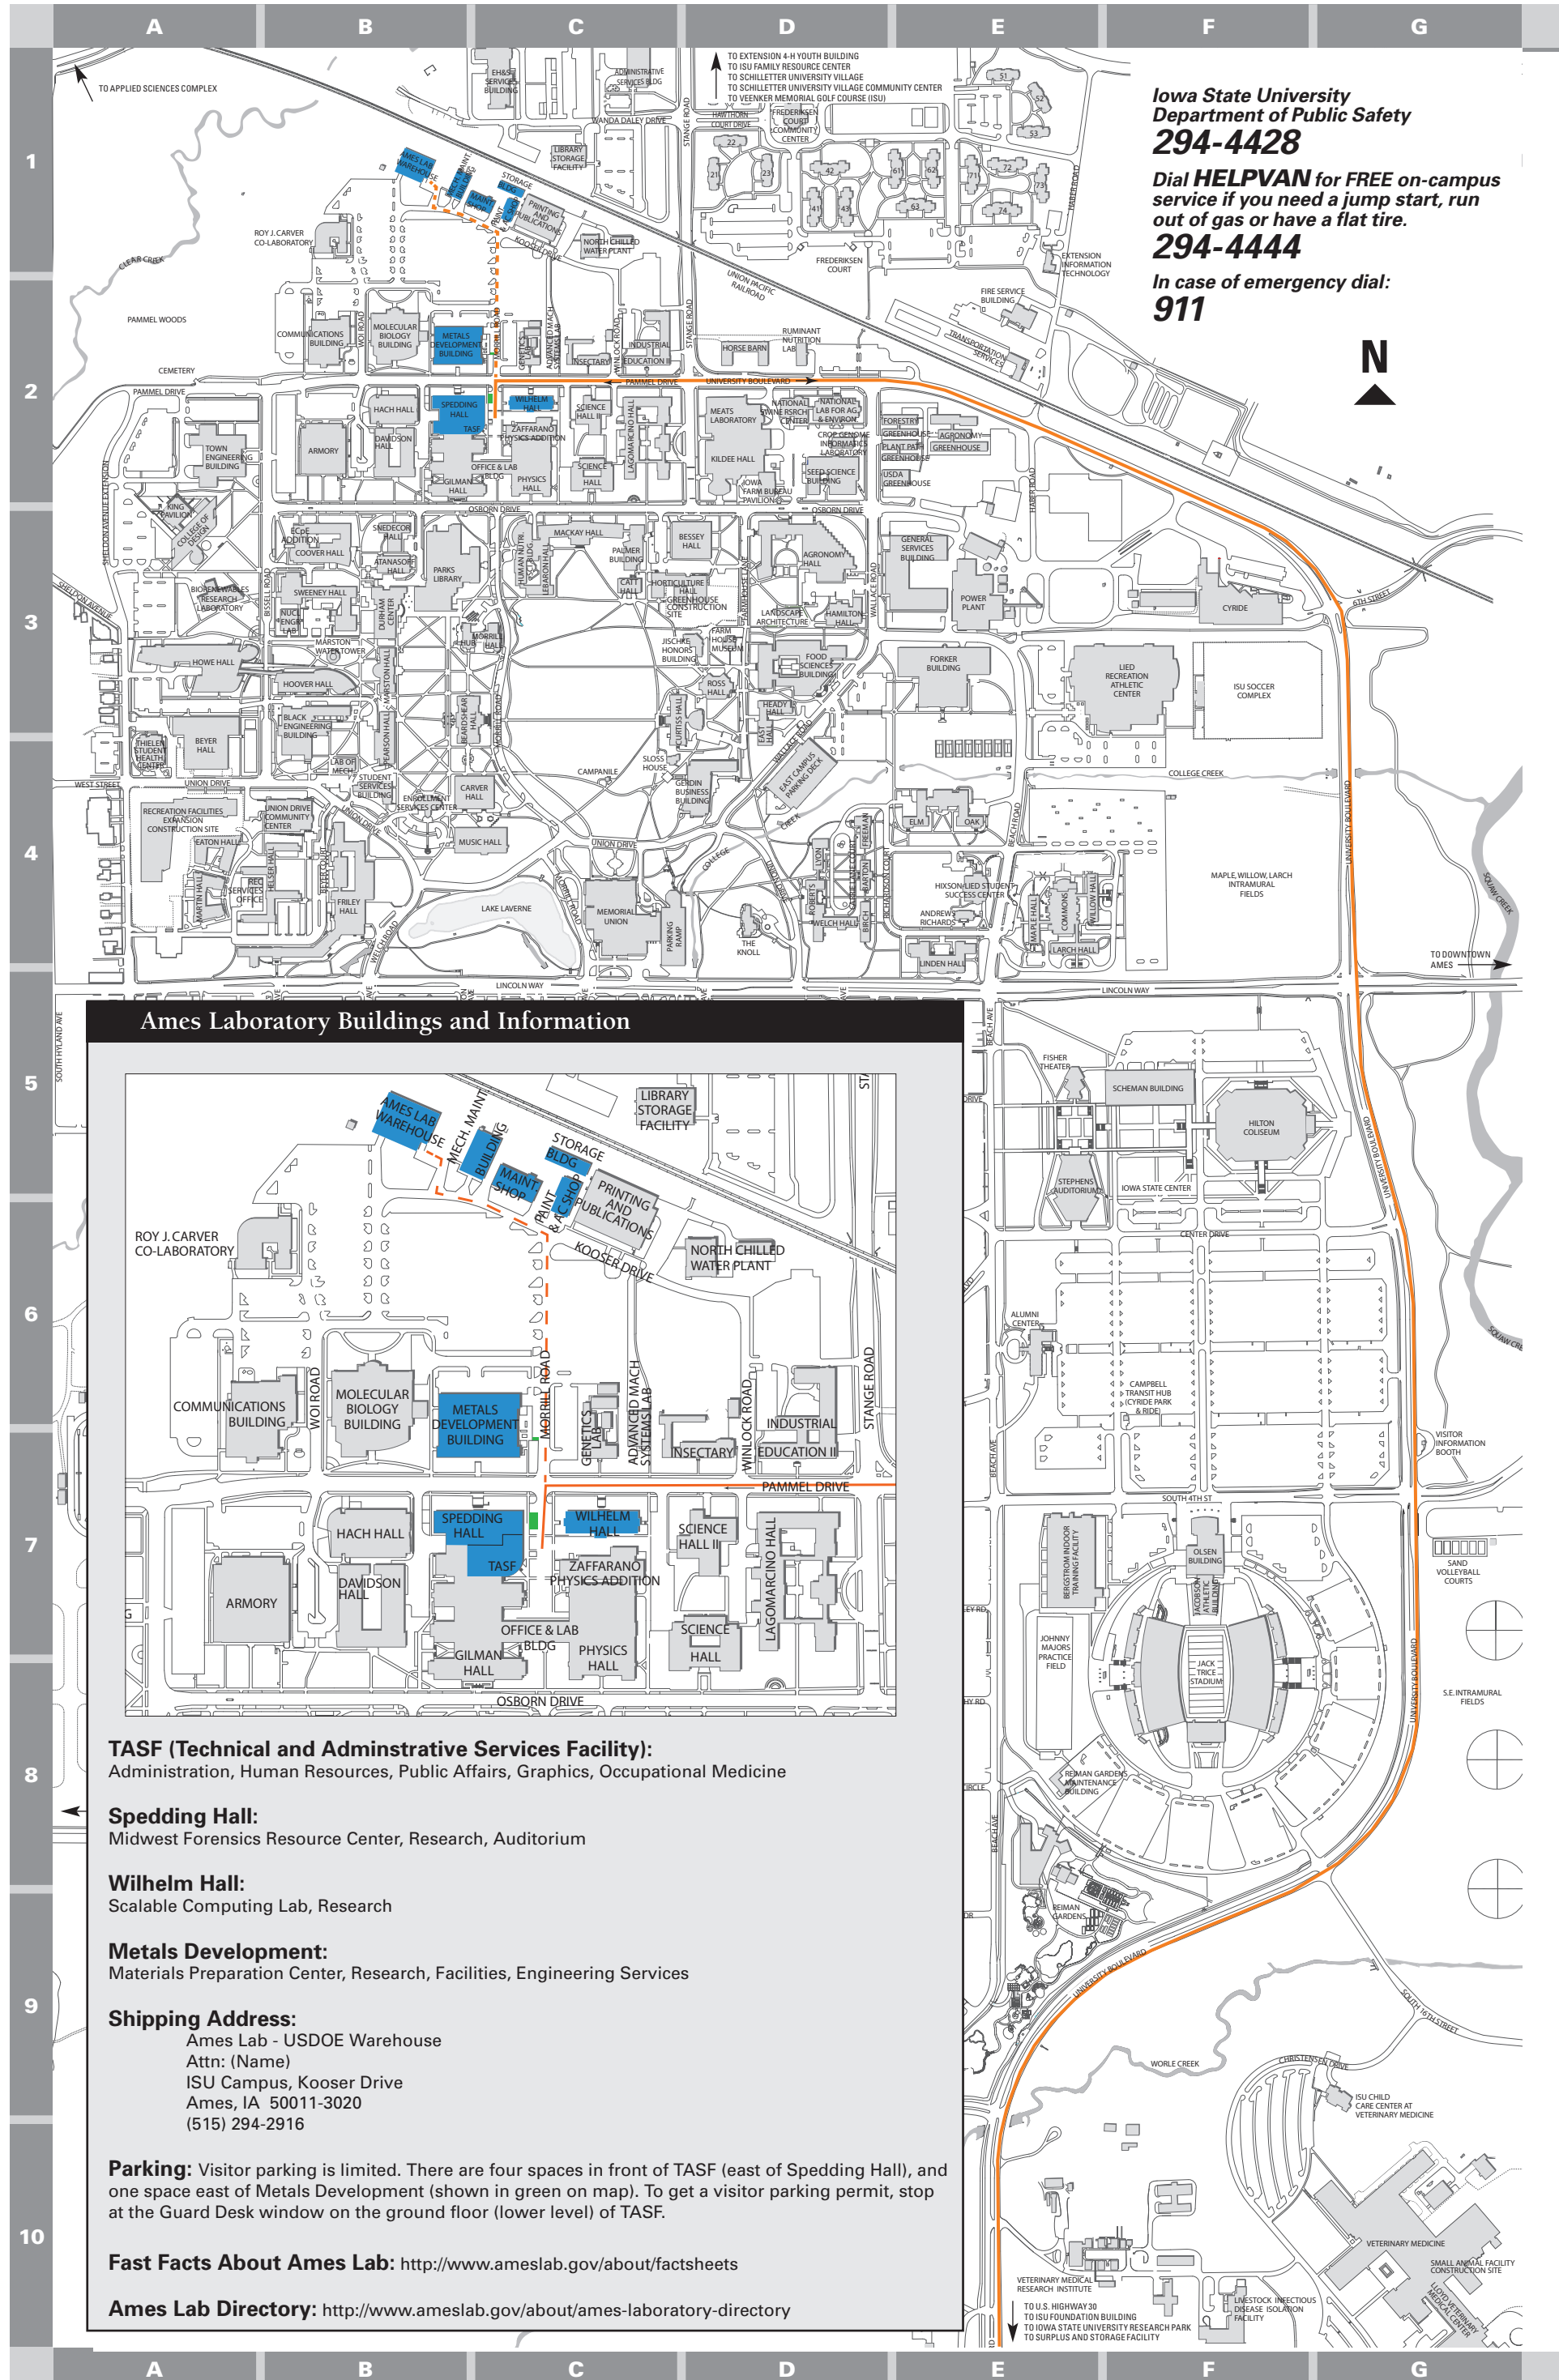

IOWA STATE UNIVERSITY

Campus Map

Iowa State University
Department of Public Safety
294-4428

Dial **HELPVAN** for **FREE** on-campus service if you need a jump start, run out of gas or have a flat tire.

294-4444

In case of emergency dial:
911

Ames Laboratory Buildings and Information

TASF (Technical and Administrative Services Facility):
Administration, Human Resources, Public Affairs, Graphics, Occupational Medicine

Spedding Hall:
Midwest Forensics Resource Center, Research, Auditorium

Wilhelm Hall:
Scalable Computing Lab, Research

Metals Development:
Materials Preparation Center, Research, Facilities, Engineering Services

Shipping Address:
Ames Lab - USDOE Warehouse
Attn: (Name)
ISU Campus, Kooser Drive
Ames, IA 50011-3020
(515) 294-2916

Parking: Visitor parking is limited. There are four spaces in front of TASF (east of Spedding Hall), and one space east of Metals Development (shown in green on map). To get a visitor parking permit, stop at the Guard Desk window on the ground floor (lower level) of TASF.