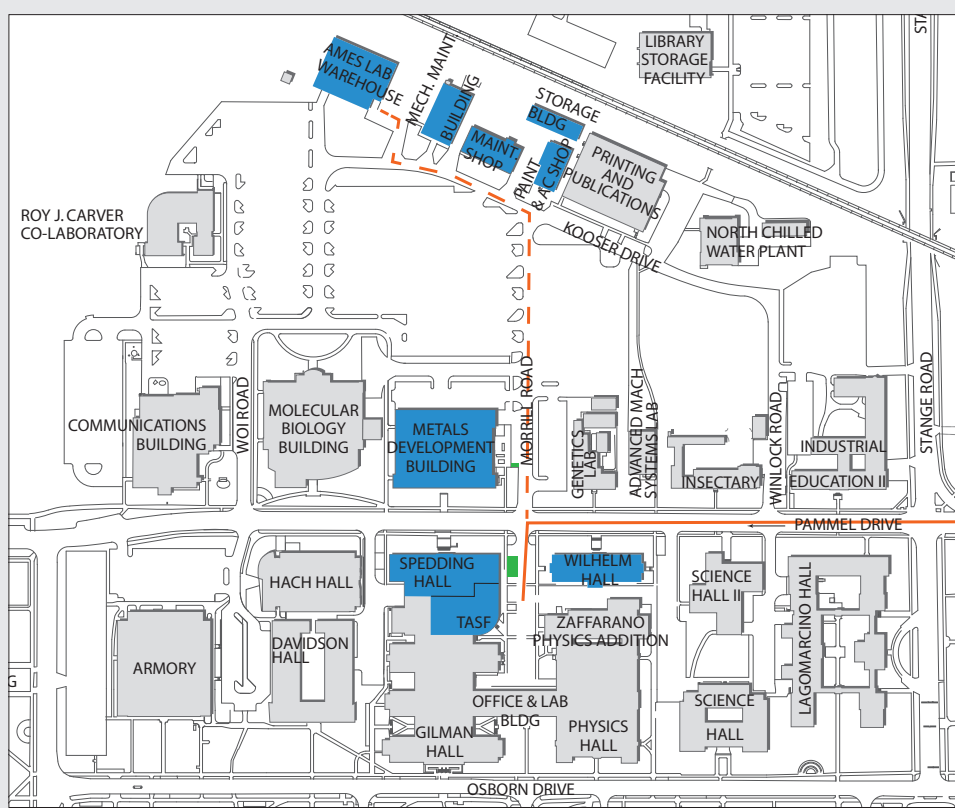

IOWA STATE UNIVERSITY

Campus Map

Iowa State University
Department of Public Safety
294-4428

Dial **HELPVAN** for **FREE** on-campus service if you need a jump start, run out of gas or have a flat tire.

294-4444

In case of emergency dial:
911

Ames Laboratory Buildings and Information

TASF (Technical and Administrative Services Facility):
Administration, Human Resources, Public Affairs, Graphics, Occupational Medicine

Shipping Address:
Ames Lab - USDOE Warehouse
Attn: (Name)
ISU Campus, Kooser Drive
Ames, IA 50011-3020
(515) 294-2916

Parking: Visitor parking is limited. There are four spaces in front of TASF (east of Spedding Hall), and one space east of Metals Development (shown in green on map). To get a visitor parking permit, stop at the Guard Desk window on the ground floor (lower level) of TASF.