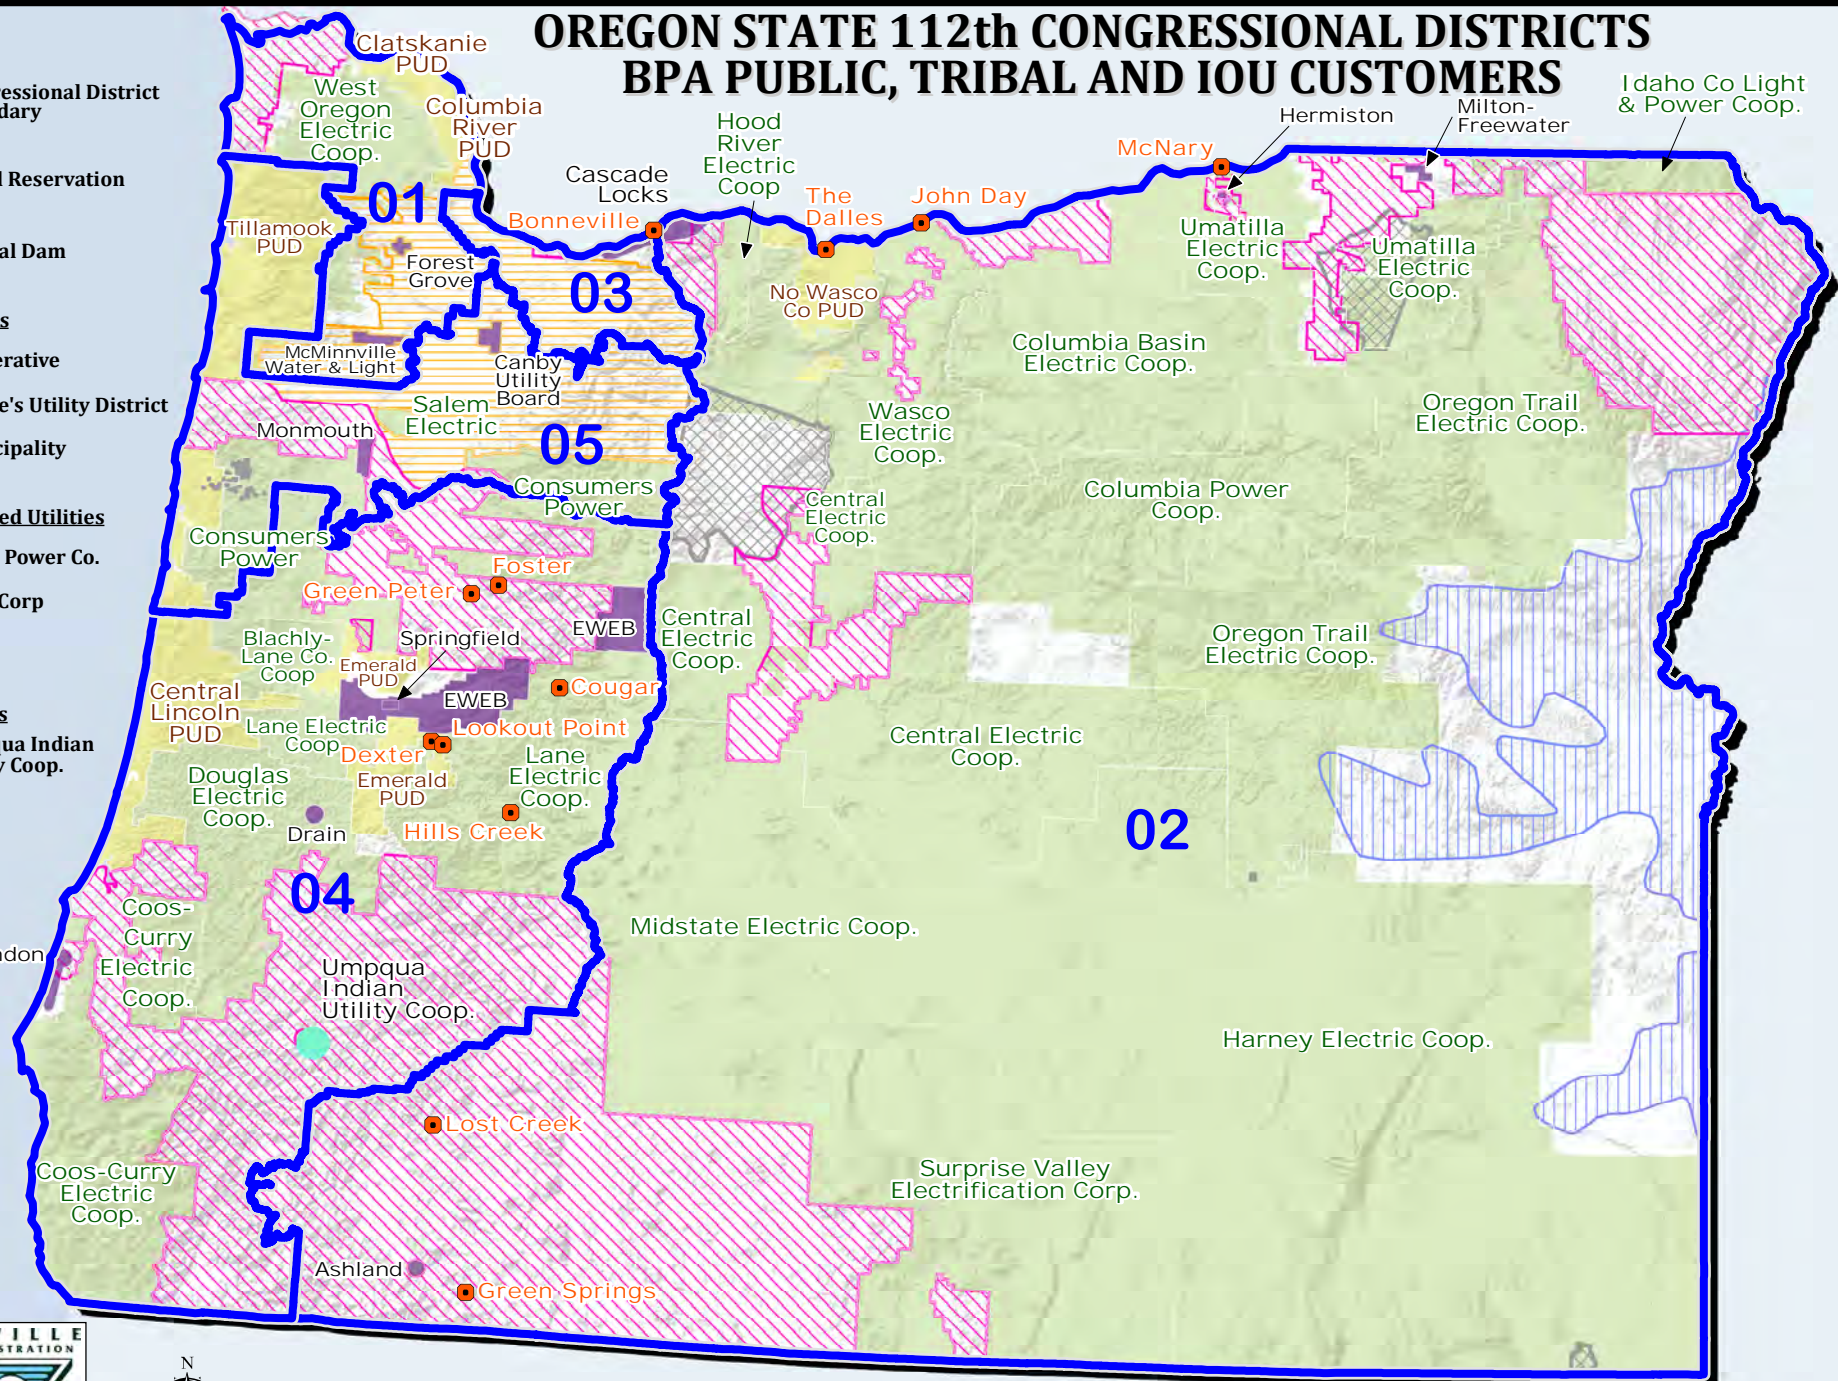

OREGON STATE 112th CONGRESSIONAL DISTRICTS

BPA PUBLIC, TRIBAL AND IOU CUSTOMERS

Congressional District Boundary

Tribal Reservation

Federal Dam

Public Utilities

Cooperative

People's Utility District

Municipality

Investor-Owned Utilities

Idaho Power Co.

PacifiCorp

PGE

Tribal Utilities

Umpqua Indian Utility Coop.

Sept 2012

SENATORS:

Jeff Merkley (D)
Ron Wyden (D)

REPRESENTATIVES:

Suzanne Bonamici (D-01)   Earl Blumenauer (D-03)   Kurt Schrader (D-05)
Greg Walden (R-02)   Peter DeFazio (D-04)