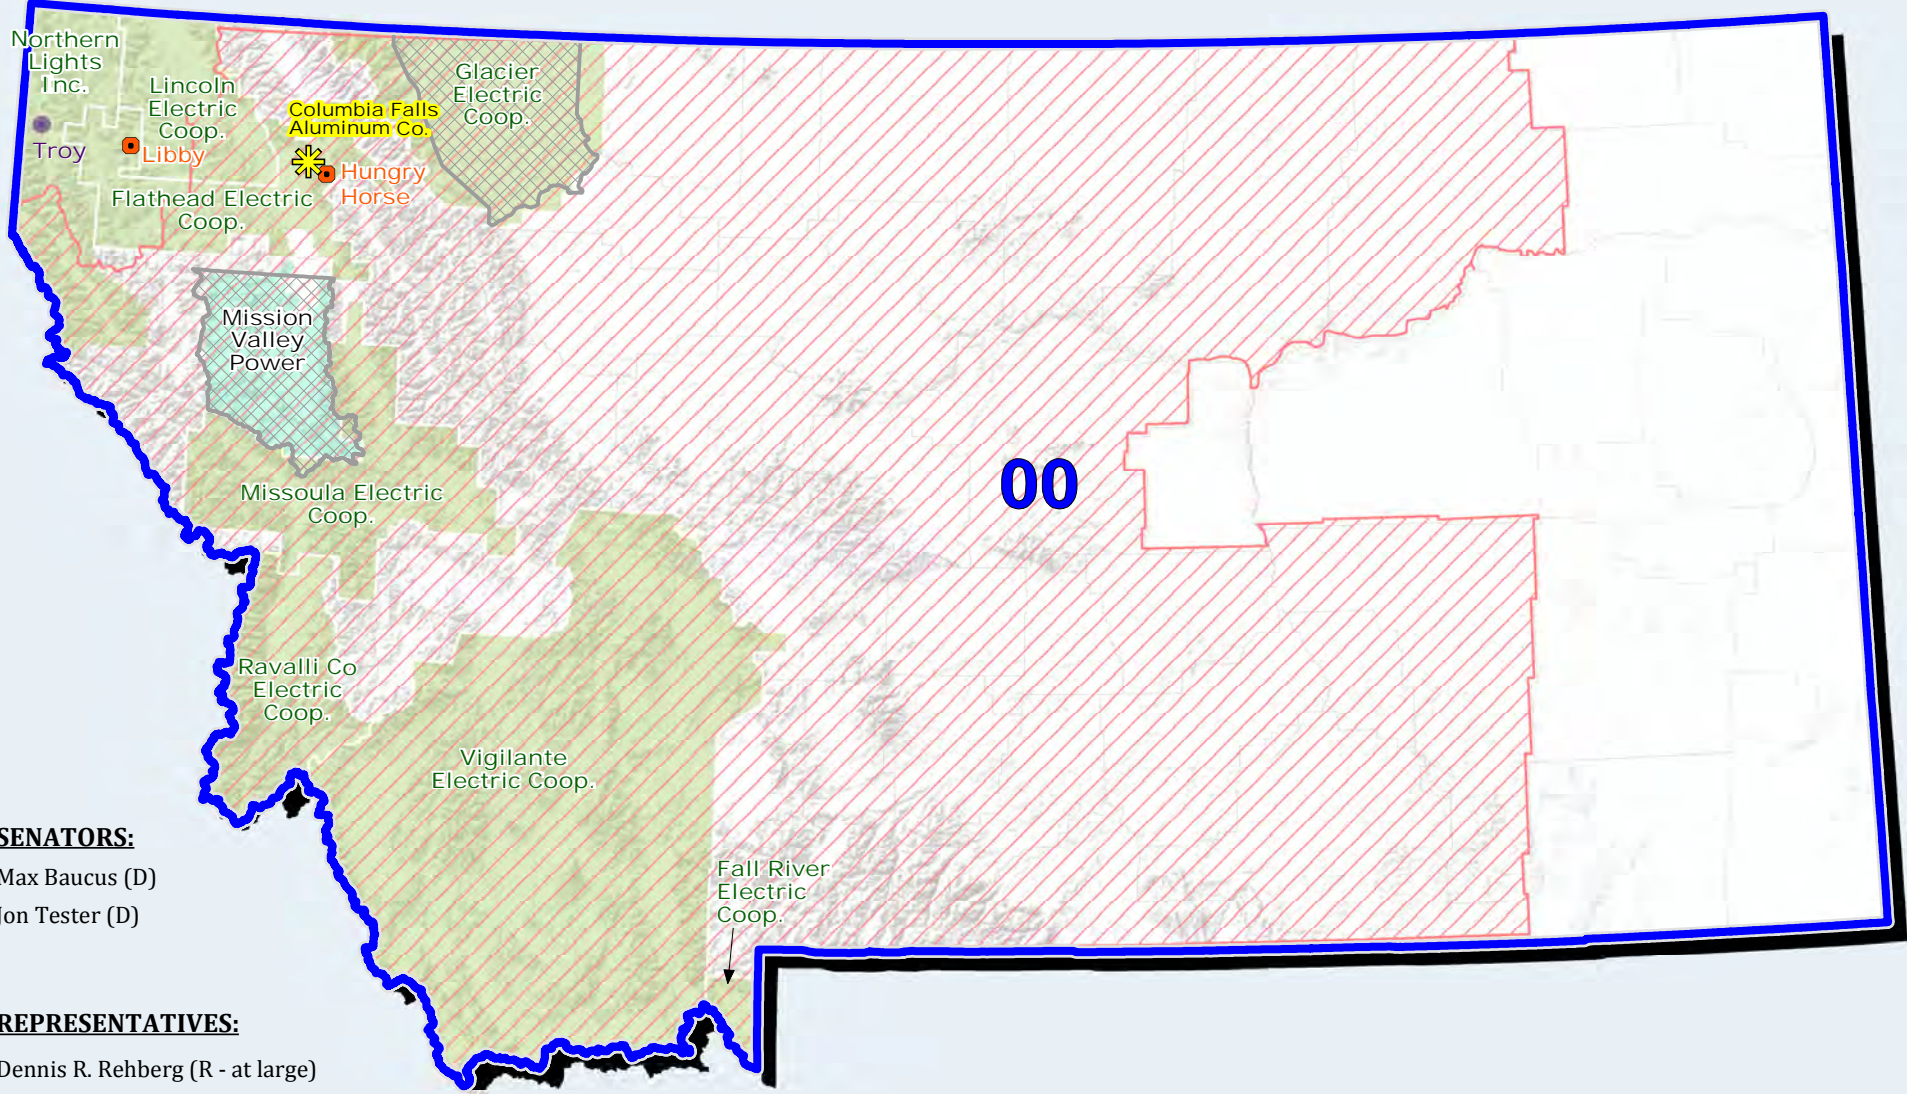

MONTANA STATE 112th CONGRESSIONAL DISTRICTS BPA PUBLIC, TRIBAL AND IOU CUSTOMERS

SENATORS:

Max Baucus (D)
Jon Tester (D)

REPRESENTATIVES:

Dennis R. Rehberg (R - at large)

Sept 2012

- | | | |
|---------------------------------|-------------------------|---------------------------------|
| Congressional District Boundary | Public Utilities | Investor-Owned Utilities |
| Tribal Reservation | Cooperative | Northwestern Energy |
| Direct Service Industries | Municipality | Tribal Utilities |
| Federal Dam | | Mission Valley Power |