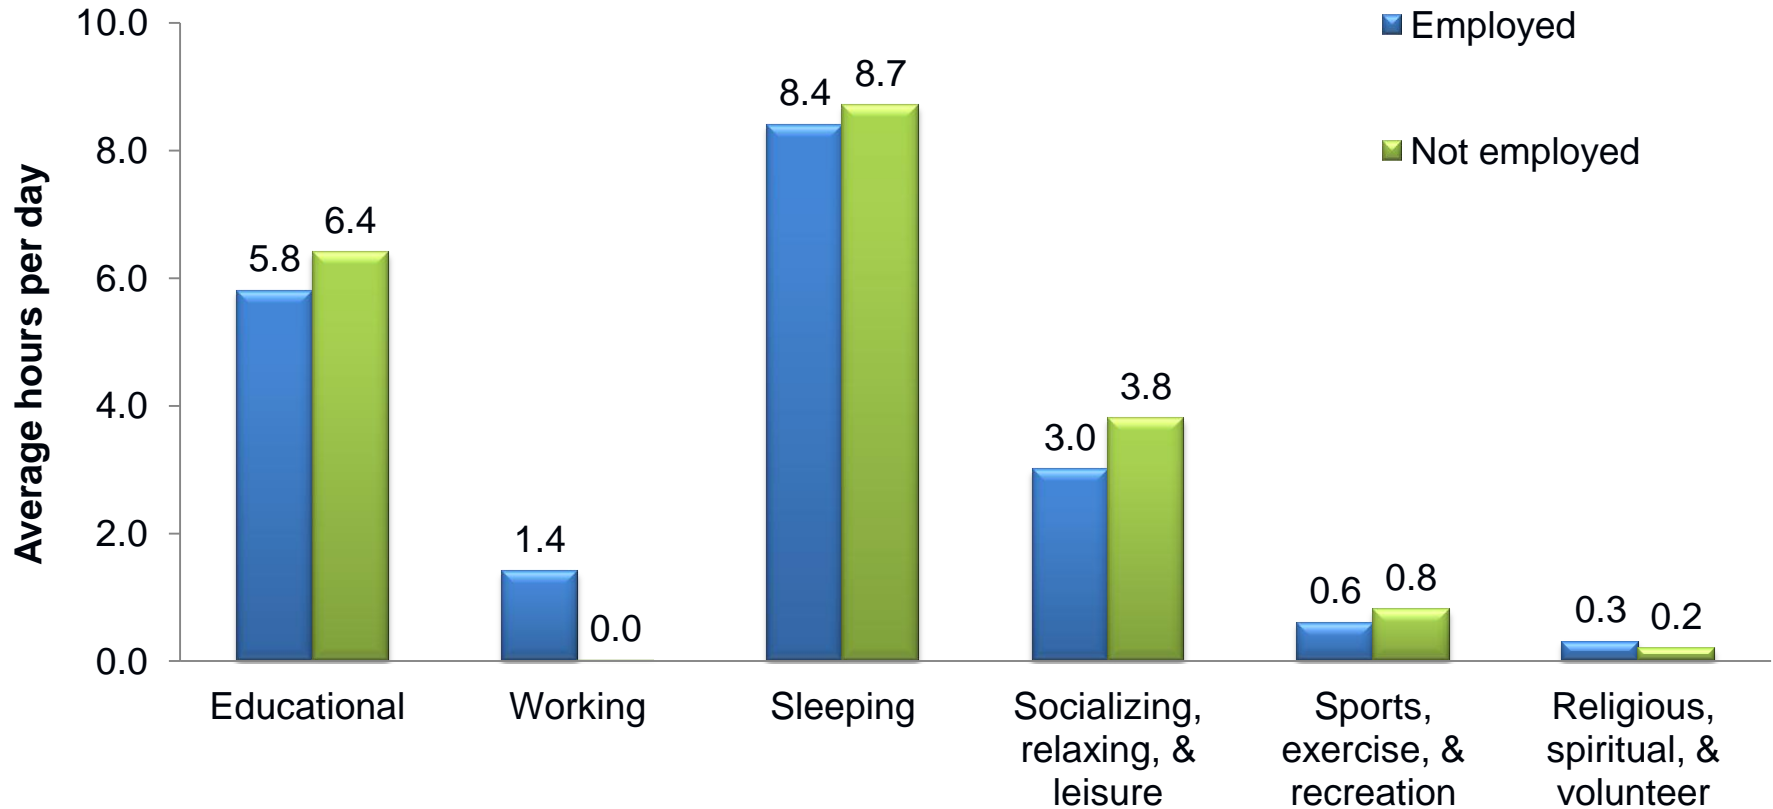

# Average hours per weekday spent by high school students in various activities

NOTE: Data include individuals ages 15 to 19 who were enrolled in high school. Data include non-holiday weekdays during the months of Jan.- May and Sept.- Dec. and are averages for 2006-10.