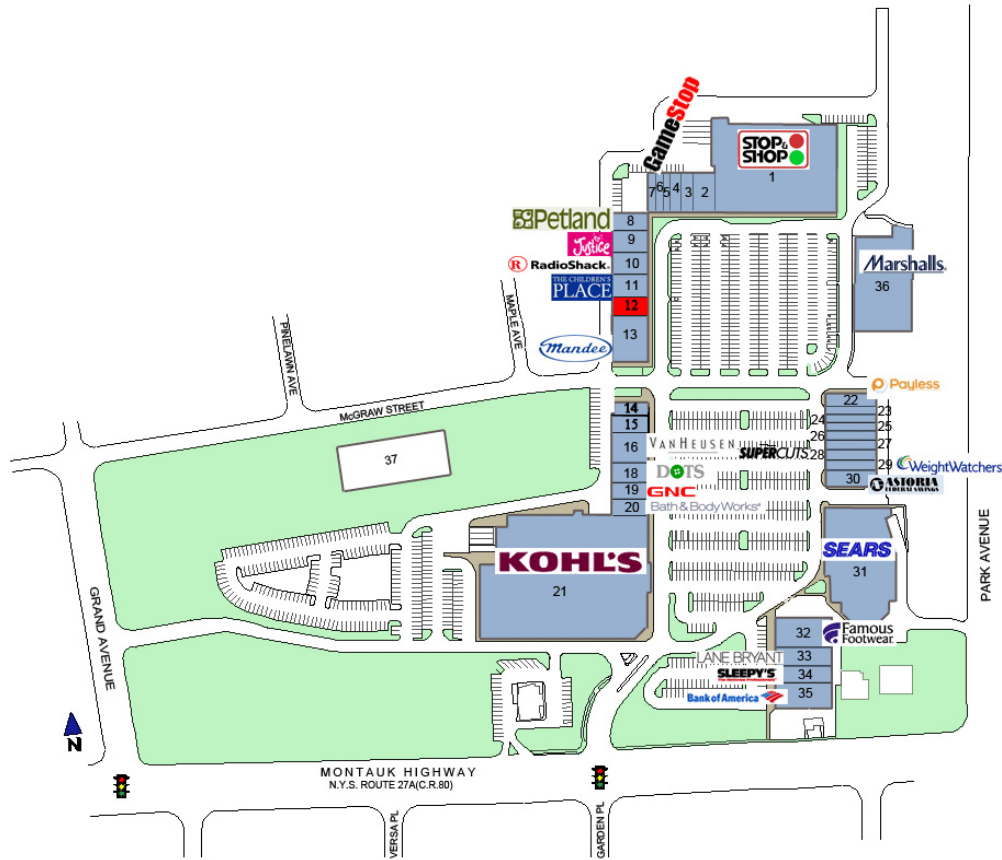

# SOUTHPORT PLAZA SHOPPING CENTER

999 Montauk Highway, Shirley, NY 11967

Unit	Tenant	Unit	Tenant
1	Stop & Shop	22	Payless Shoes
2	Card & Gift	23	Sally Beauty
3	Cohen Fashion Optical	24	UPS Store
4	Liquors	25	Nail Salon
5	Red Mango	26	Chinese Rest.
6	Gamestop	27	Pizzeria
7	Bagels	28	Supercuts
8	Petland	29	Weight Watchers
9	Justice	30	Astoria Federal
10	Radio Shack	31	Sears Hardware
11	Children's Place	32	Famous Footwear
12	Available (2,812 Sq. Ft.)	33	Lane Bryant
13	Mandee	34	Sleepy's
14	Go Wireless / Verizon	35	Bank of America
15	Toys R Us Express	36	Marshall's
16	Van Heusen	37	Outparcel Building and Future Development
18	Dots		
19	GNC		
20	Bath & Body Works		
21	Kohl's		

**COLOR LEGEND:**

**RED = SPACE AVAILABLE**  
**BLUE = SPACE LEASED**

Note: All Square footages and dimensions are approximate and should not be construed as a basis for determining the actual rentable area of each space.