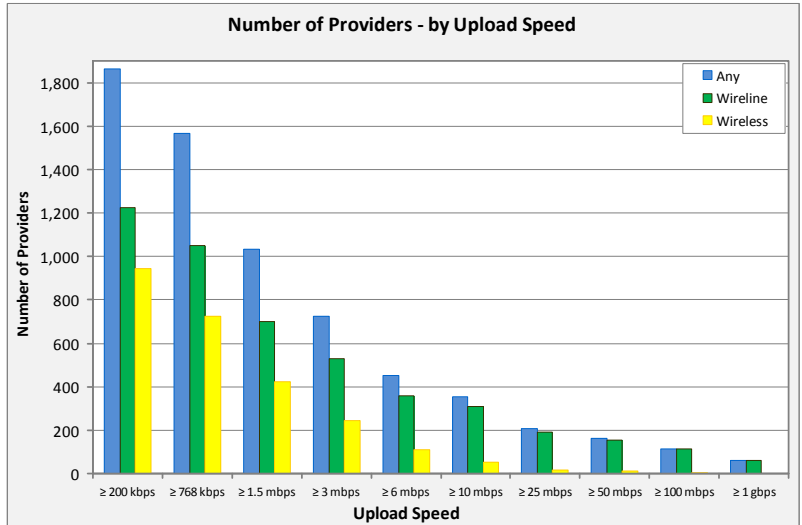

Number of Providers by Download Speed

This chart displays the number of wireline and wireless providers with reported download speeds for various speed tiers.

Number of Providers by Upload Speed

This chart displays the number of wireline and wireless providers with reported upload speeds for various speed tiers.