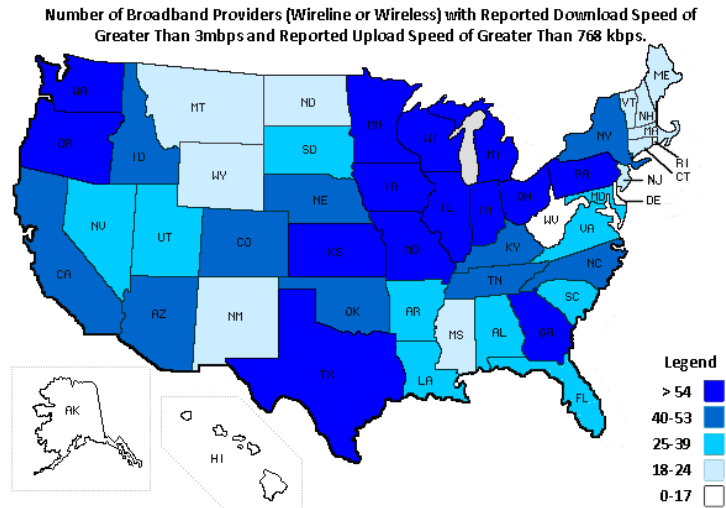

Report Description:

This report highlights the number of providers who offer broadband service at particular speed tiers (or above).

- Data as of December 2011, Report published June 2012

Map

The map illustrates the number of providers offering a download speed of greater than 3 mbps, and an upload speed of greater than 768 kbps.

Table

This table displays the number of providers, by state, with reported access to download speeds ≥ 3 mbps and upload speeds ≥ 768 kbps.

State Name	State Abbr.	# Providers with DL ≥ 3 mbps, UL ≥ 768 kbps	State Name	State Abbr.	# Providers with DL ≥ 3 mbps, UL ≥ 768 kbps
Alaska	AK	10	Mississippi	MS	23
Alabama	AL	38	Montana	MT	18
Arkansas	AR	37	North Carolina	NC	41
American Samoa	AS	1	North Dakota	ND	23
Arizona	AZ	43	Nebraska	NE	48
California	CA	52	New Hampshire	NH	23
Colorado	CO	48	New Jersey	NJ	20
Connecticut	CT	20	New Mexico	NM	24
District of Columbia	DC	16	Nevada	NV	29
Delaware	DE	11	New York	NY	48
Florida	FL	29	Ohio	OH	71
Georgia	GA	59	Oklahoma	OK	51
Guam	GU	3	Oregon	OR	69
Hawaii	HI	8	Pennsylvania	PA	61
Iowa	IA	135	Puerto Rico	PR	7
Idaho	ID	40	Rhode Island	RI	12
Illinois	IL	79	South Carolina	SC	31
Indiana	IN	61	South Dakota	SD	33
Kansas	KS	63	Tennessee	TN	47
Kentucky	KY	45	Texas	TX	92
Louisiana	LA	31	Utah	UT	36
Massachusetts	MA	19	Virginia	VA	28
Maryland	MD	36	U.S. Virgin Islands	VI	0
Maine	ME	20	Vermont	VT	19
Michigan	MI	83	Washington	WA	67
Minnesota	MN	70	Wisconsin	WI	69
Missouri	MO	56	West Virginia	WV	15
Northern Mariana Islands	MP	1	Wyoming	WY	19