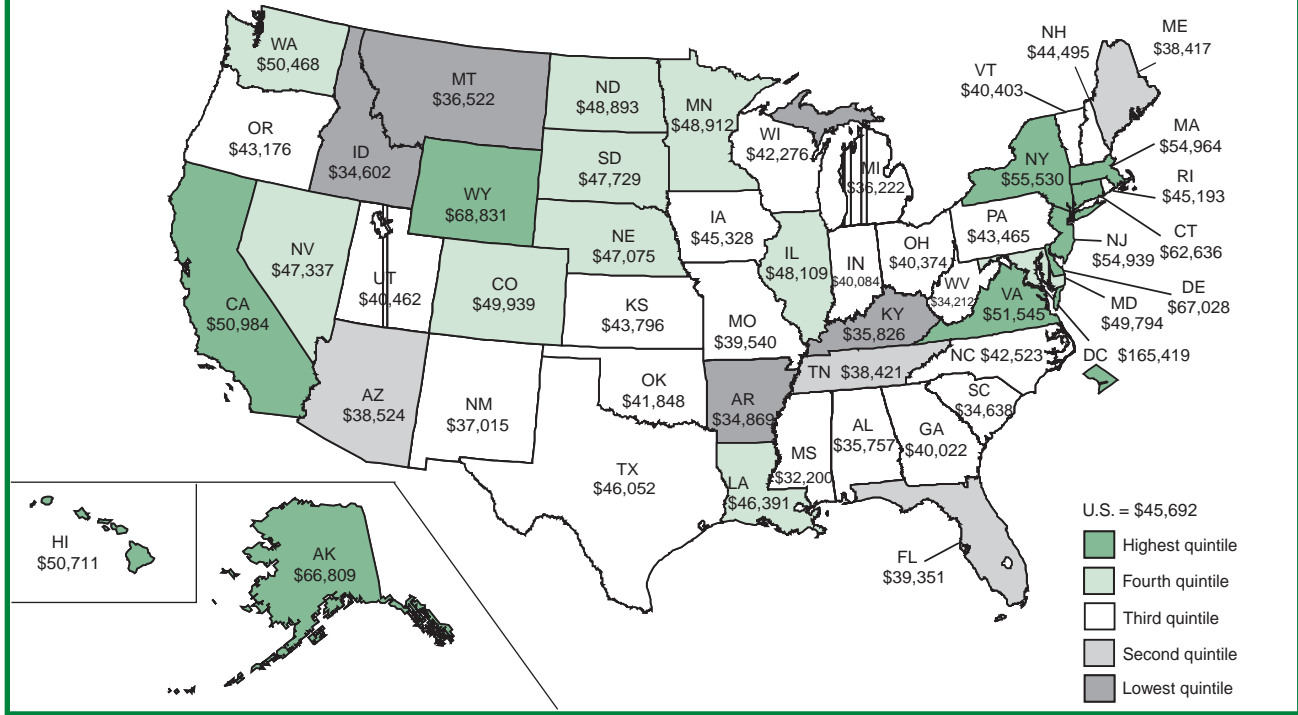

K. Charts

SELECTED REGIONAL ESTIMATES

# SELECTED REGIONAL ESTIMATES

PER CAPITA GROSS DOMESTIC PRODUCT BY STATE IN CURRENT DOLLARS, 2009

PER CAPITA PERSONAL INCOME, 2010