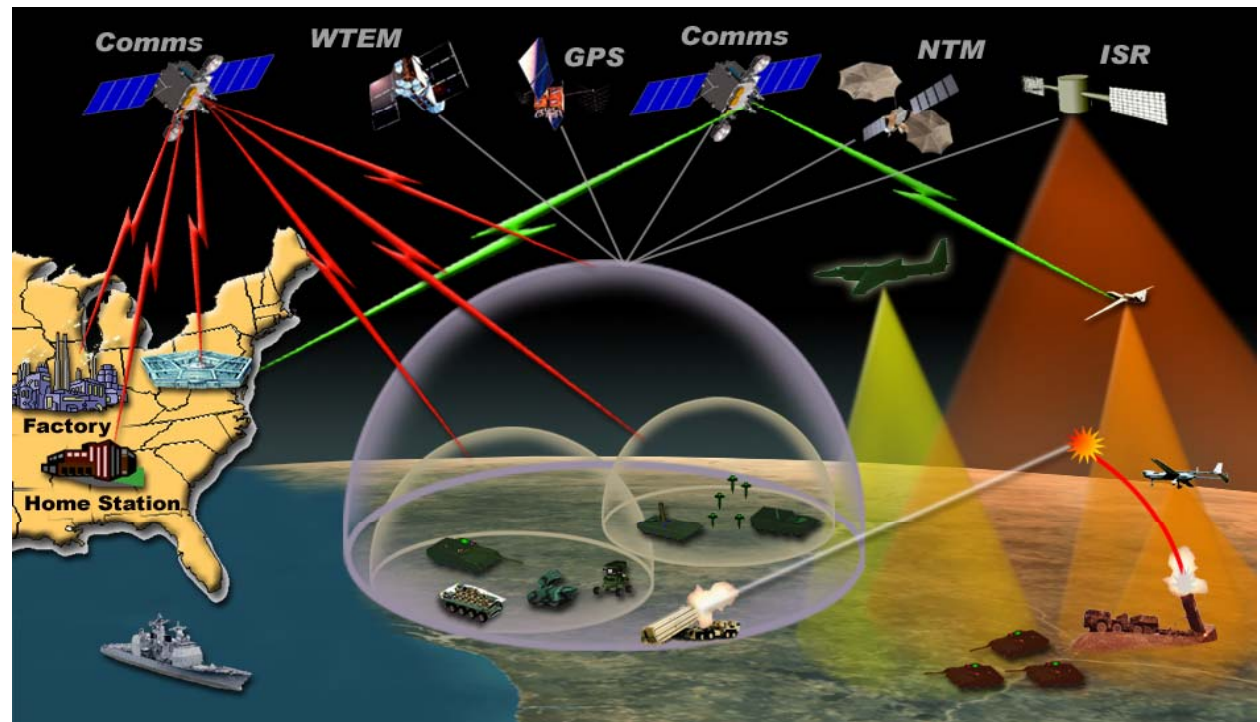

- **Enhanced SATCOM**
- **Theater Missile Warning**
- **Persistent Surveillance**
- **Position, velocity, navigation, timing services**
- **Weather, terrain and environmental monitoring**

Secure the High Ground!

What is Space doing for our Warfighters?

- Increased Communications
- Assured, Timely Missile Warning
- Enhanced Situational Awareness
- Better Weather Forecasting
- Higher Fidelity Targeting and BDA
- Expanded Ability to Cover Large Area with Fewer Forces