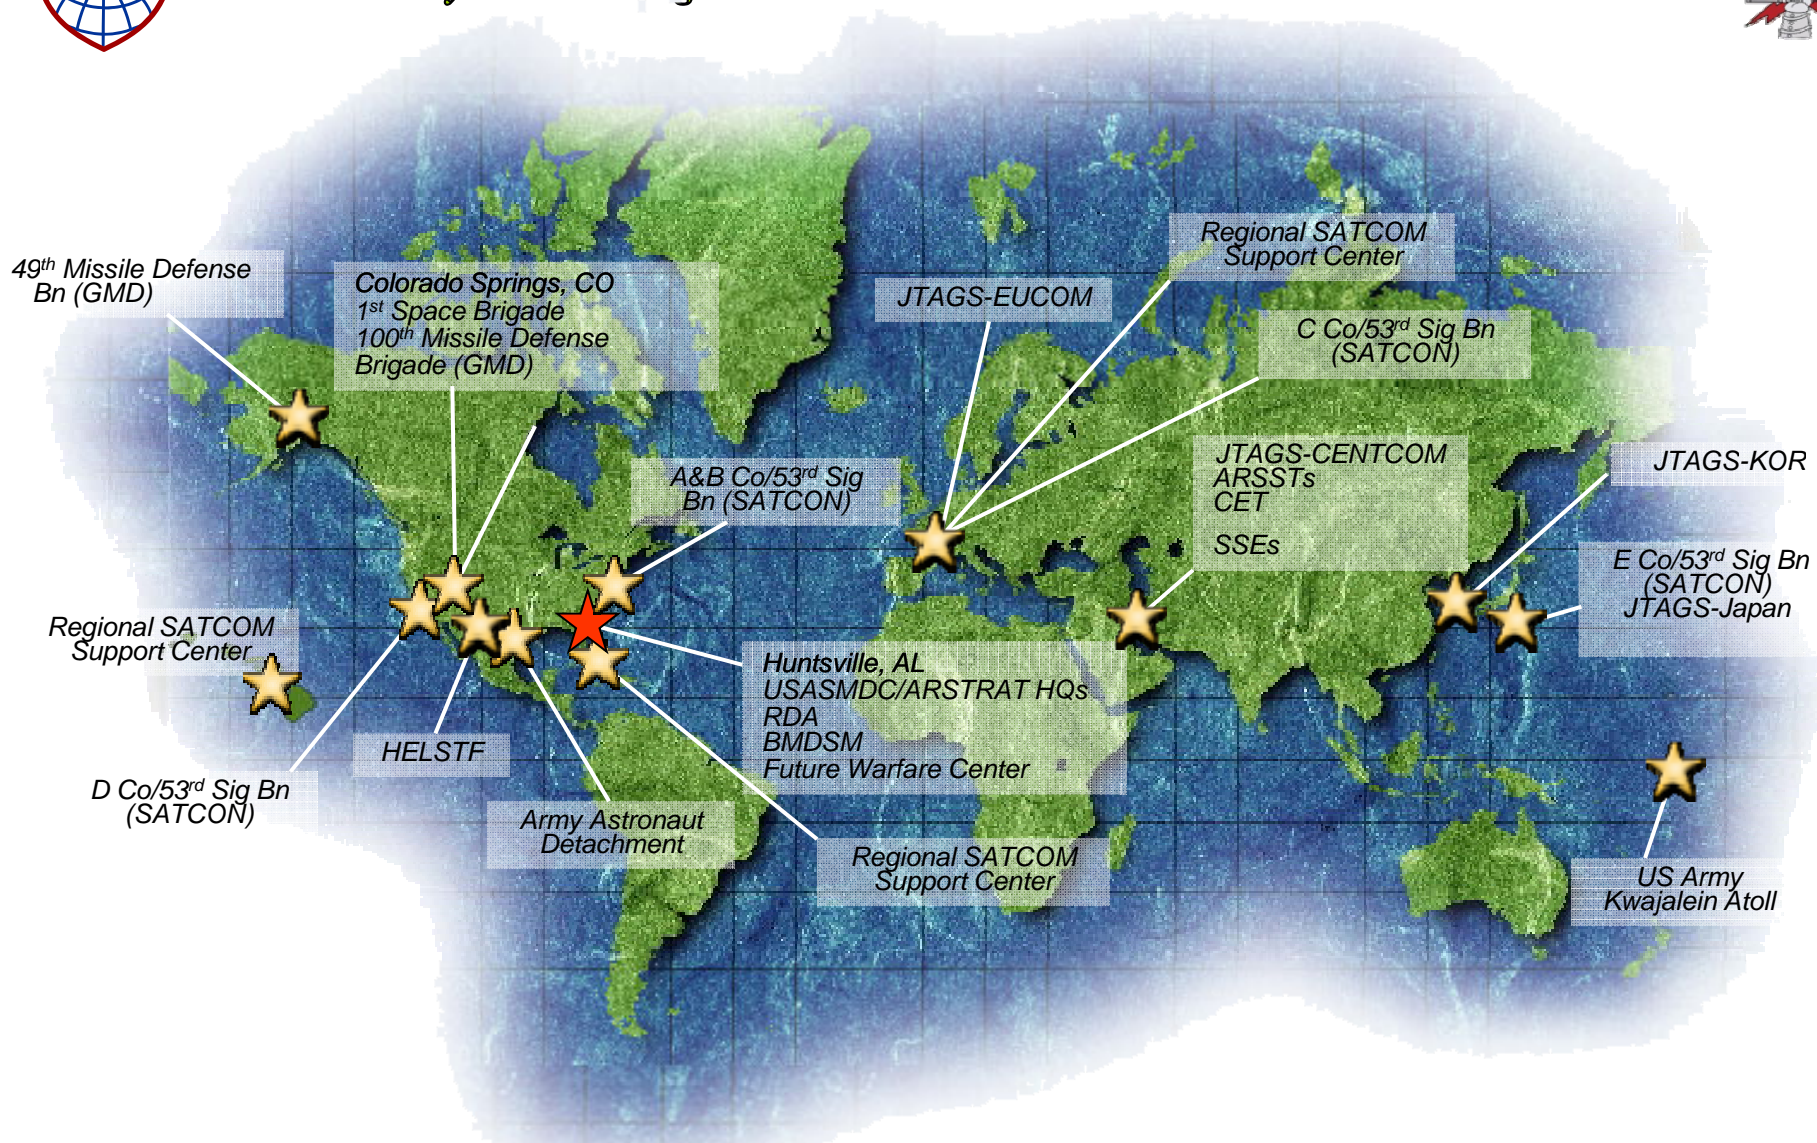

*U.S. Army Space and Missile Defense Command/
Army Forces Strategic Command*

SMDC/ARSTRAT - A Global Command