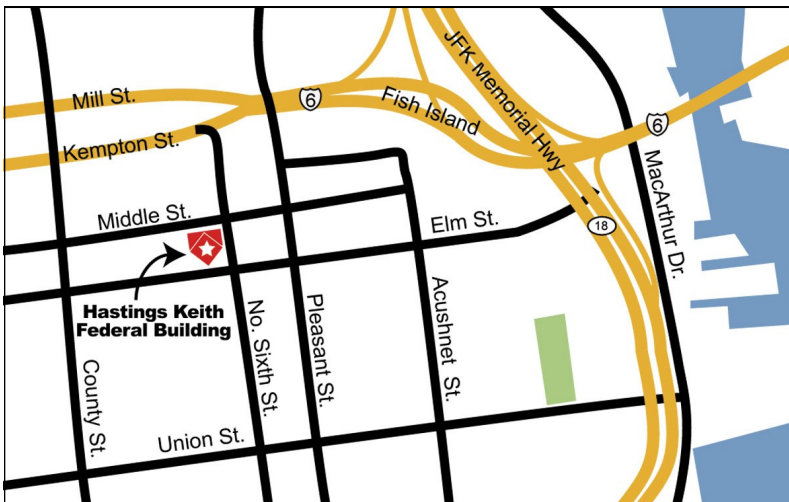

Hastings Keith Federal Building

53 North Sixth Street
New Bedford, MA 02740

Hours

Monday through Friday, 9:00 a.m. - 4:00 p.m.

Public Transportation

Southeastern Regional Transit Authority

www.srtabus.com

Parking

Metered parking

Hastings Keith Federal Building Building Directory

Social Security Administration

<http://www.ssa.gov>

Office of Disability Adjudication and Review

<http://www.socialsecurity.gov/appeals/index.html>

The GSA Art in Architecture Program commissions the nation's leading artists to create large-scale works of art for new federal buildings.

“Sea Flower” by James Surls

Wood sculpture, 1978

Located outside the main entrance, the abstract anemone sculpture reflects the sea theme of New Bedford's fishing community.