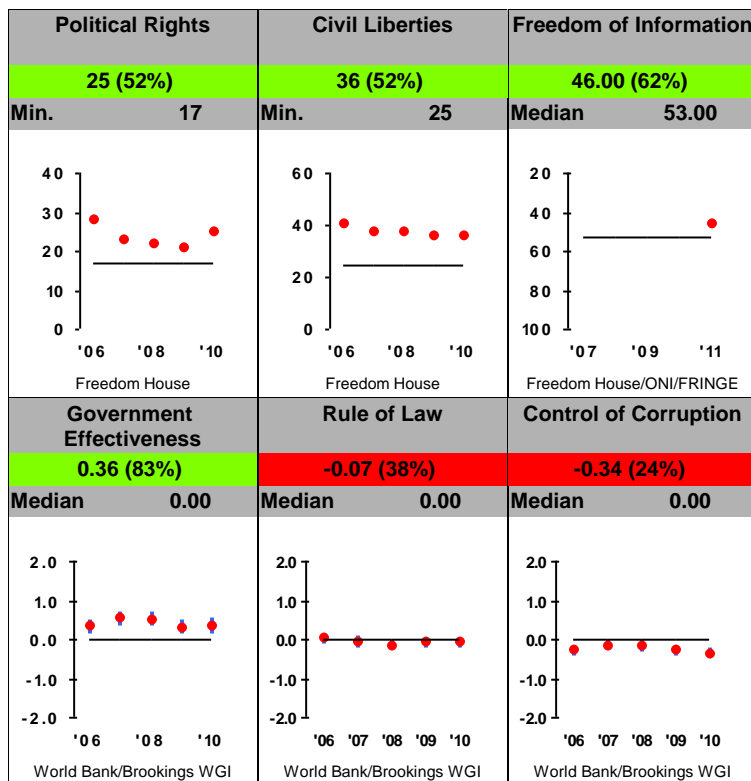

Philippines FY12

Population: 101,834,000

GNI/Cap: \$2,050 (LMIC)

Control of Corruption

Democratic Rights

Pass Half Overall

Economic Freedom

Investing In People

Ruling Justly

For more information regarding the Millennium Challenge Account Selection Process and these indicators, please consult MCC's website: www.mcc.gov/selection