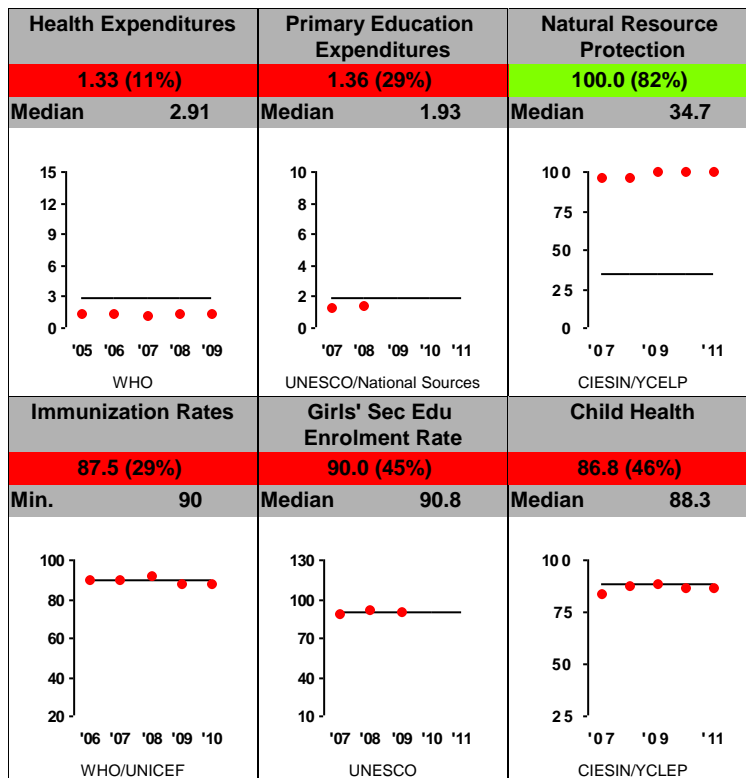

Philippines FY12

Population: 101,834,000

GNI/Cap: \$2,050 (LMIC)

Control of Corruption

Democratic Rights

Pass Half Overall

Economic Freedom

Investing In People

Ruling Justly

For more information regarding the Millennium Challenge Account Selection Process and these indicators, please consult MCC's website: www.mcc.gov/selection