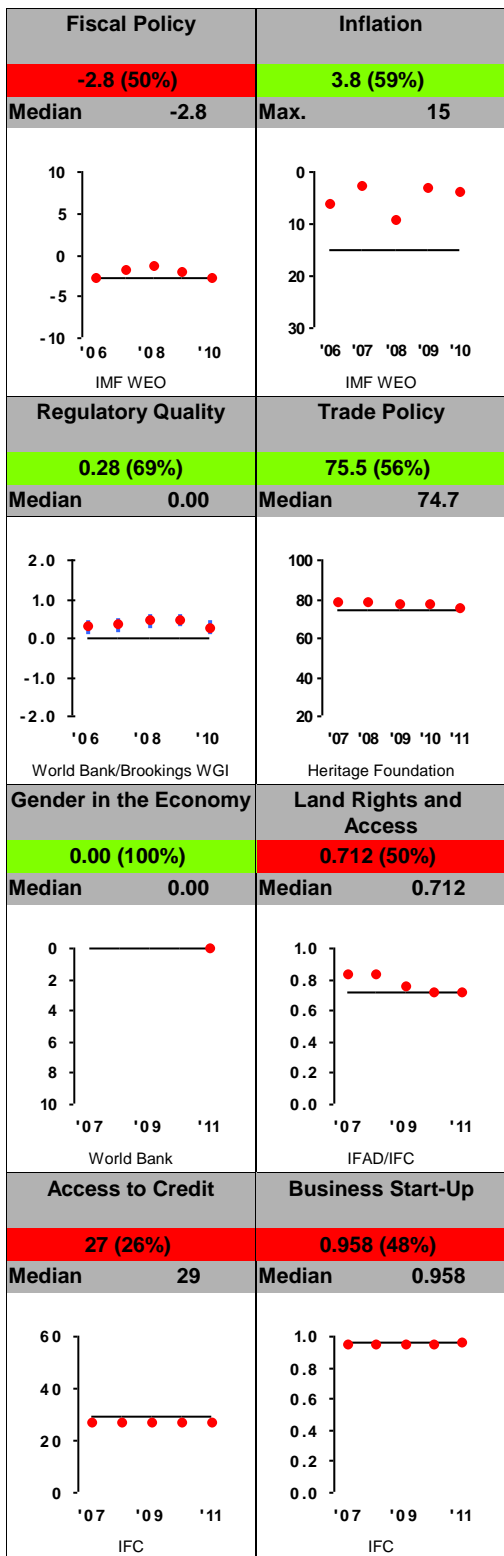

Philippines FY12

Population: 101,834,000

GNI/Cap: \$2,050 (LMIC)

Control of Corruption

Democratic Rights

Pass Half Overall

Economic Freedom

Investing In People

Ruling Justly

For more information regarding the Millennium Challenge Account Selection Process and these indicators, please consult MCC's website: www.mcc.gov/selection