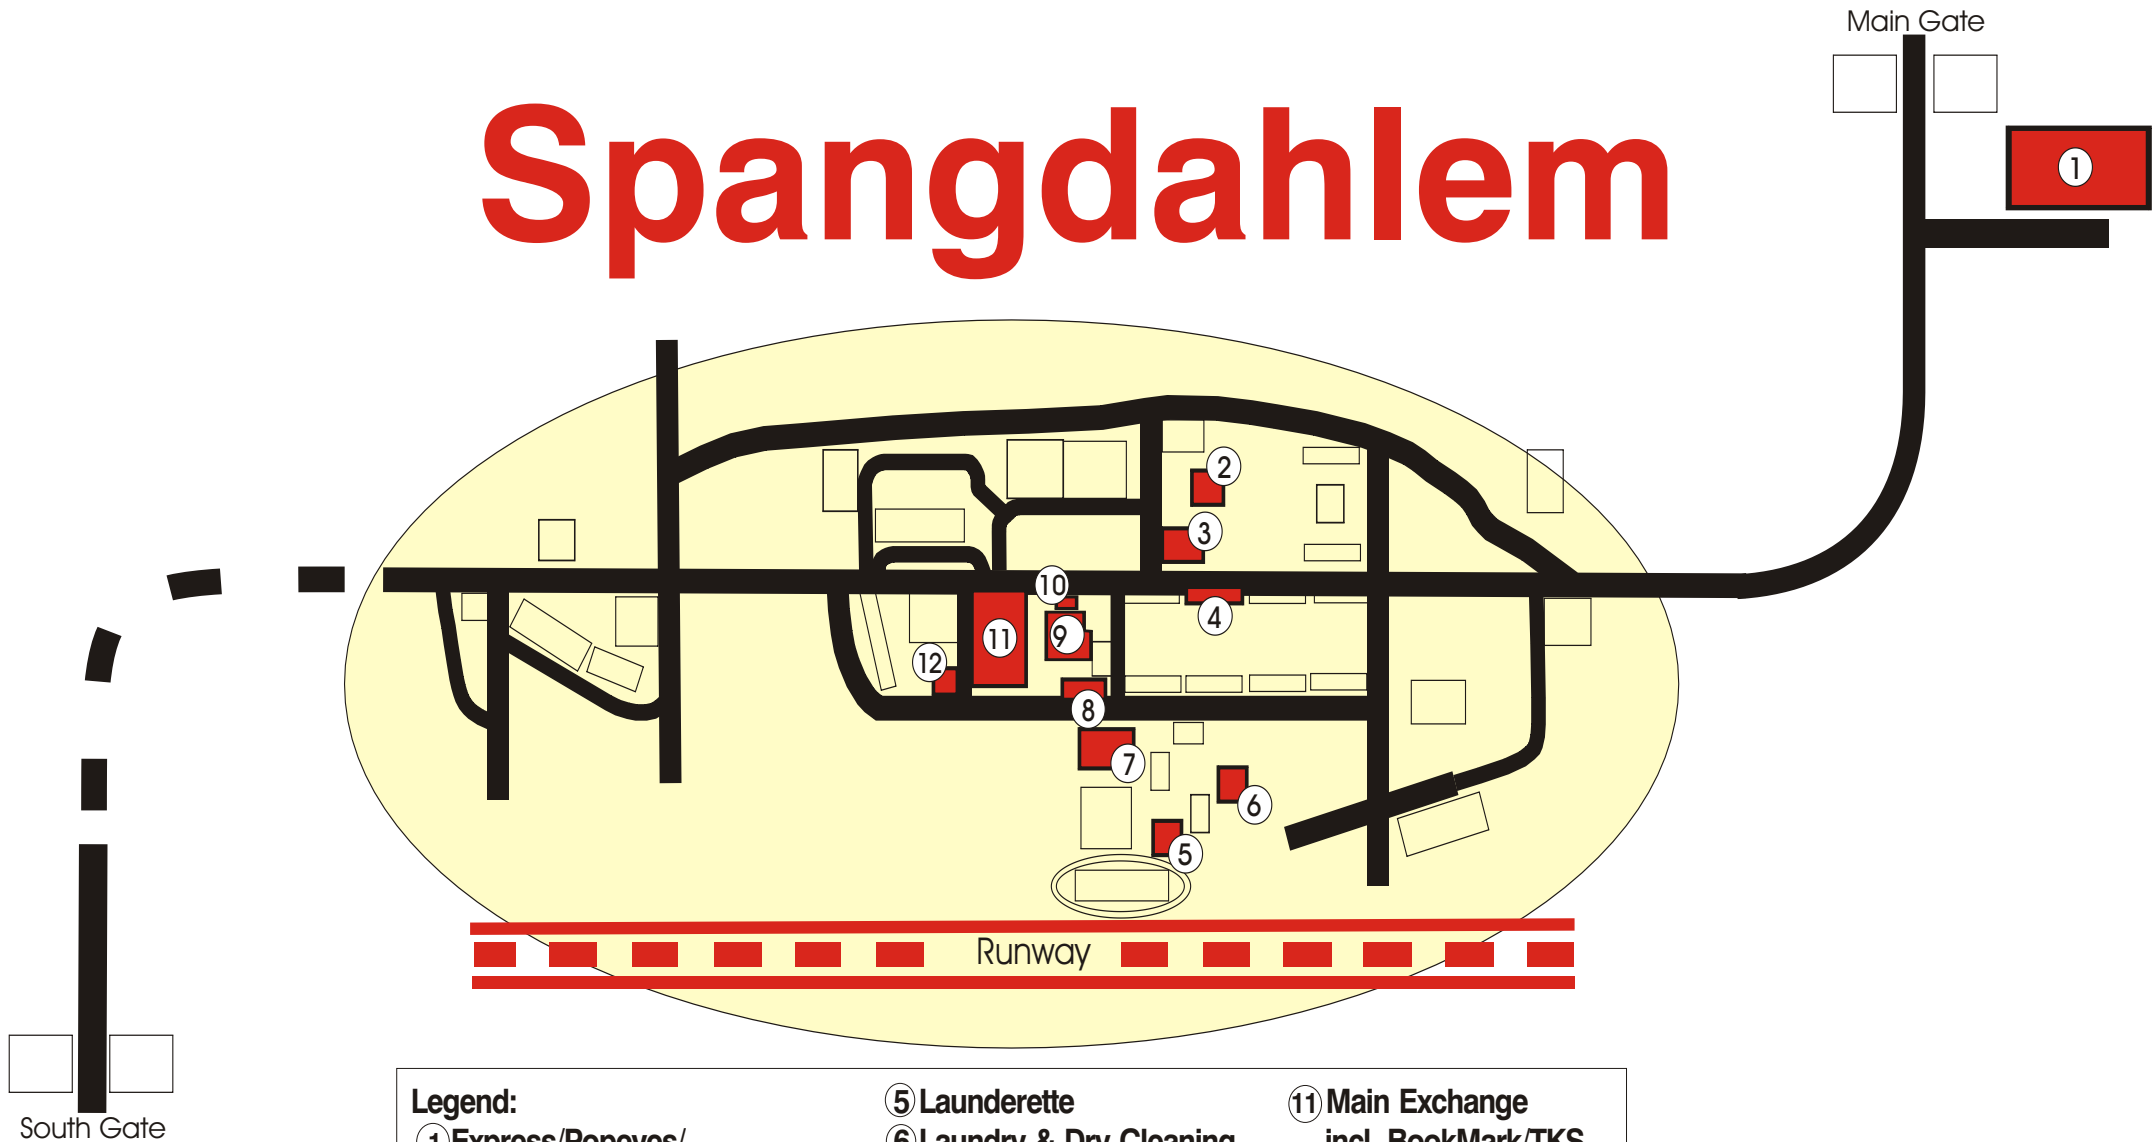

# Spangdahlem

## Legend:

- ① Express/Popeyes/  
Car Care Center/  
Filling Station/Car Wash
- ② New Car Sales / Enterprise
- ③ Military Clothing Sales  
Alterations
- ④ Barber/Beauty Shop  
Nail Studio

- ⑤ Launderette
- ⑥ Laundry & Dry Cleaning
- ⑦ Skyline Theater
- ⑧ Trophy Shop/  
Creative Images
- ⑨ Burger King/Subway/  
Anthony's Pizza
- ⑩ Wine Hut

- ⑪ Main Exchange  
incl. BookMark/TKS
- ⑫ Flower Shop