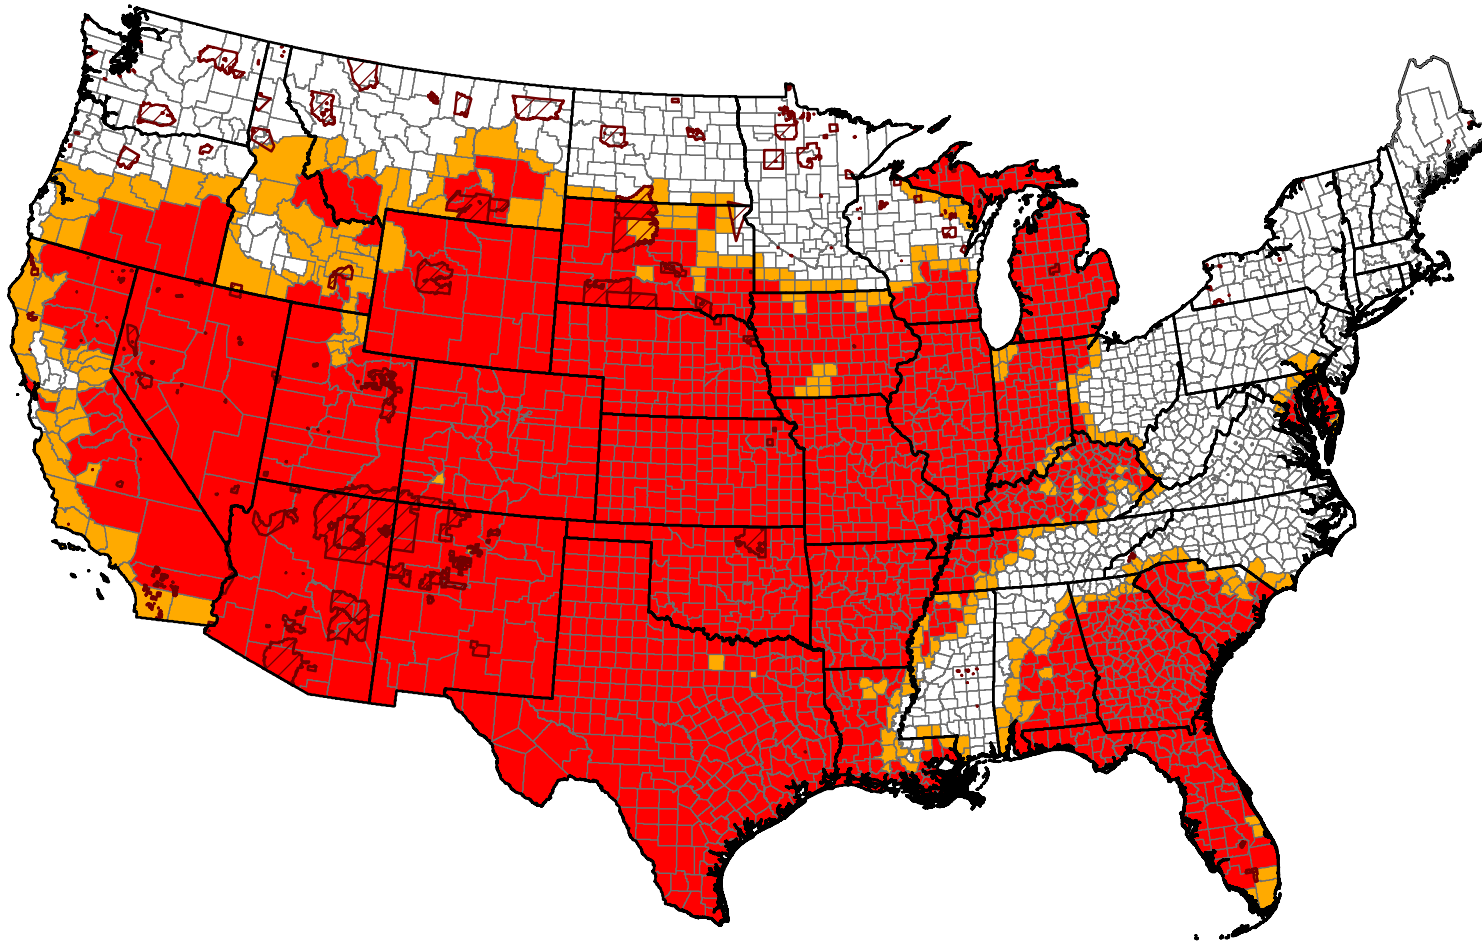

2012 Secretarial Drought Designations - All Drought

All Drought Disaster Incidents as of 8/29/2012

-  State Boundary
-  County Boundary
-  Tribal Lands
-  Primary Counties: 1,820
-  Contiguous Counties: 300