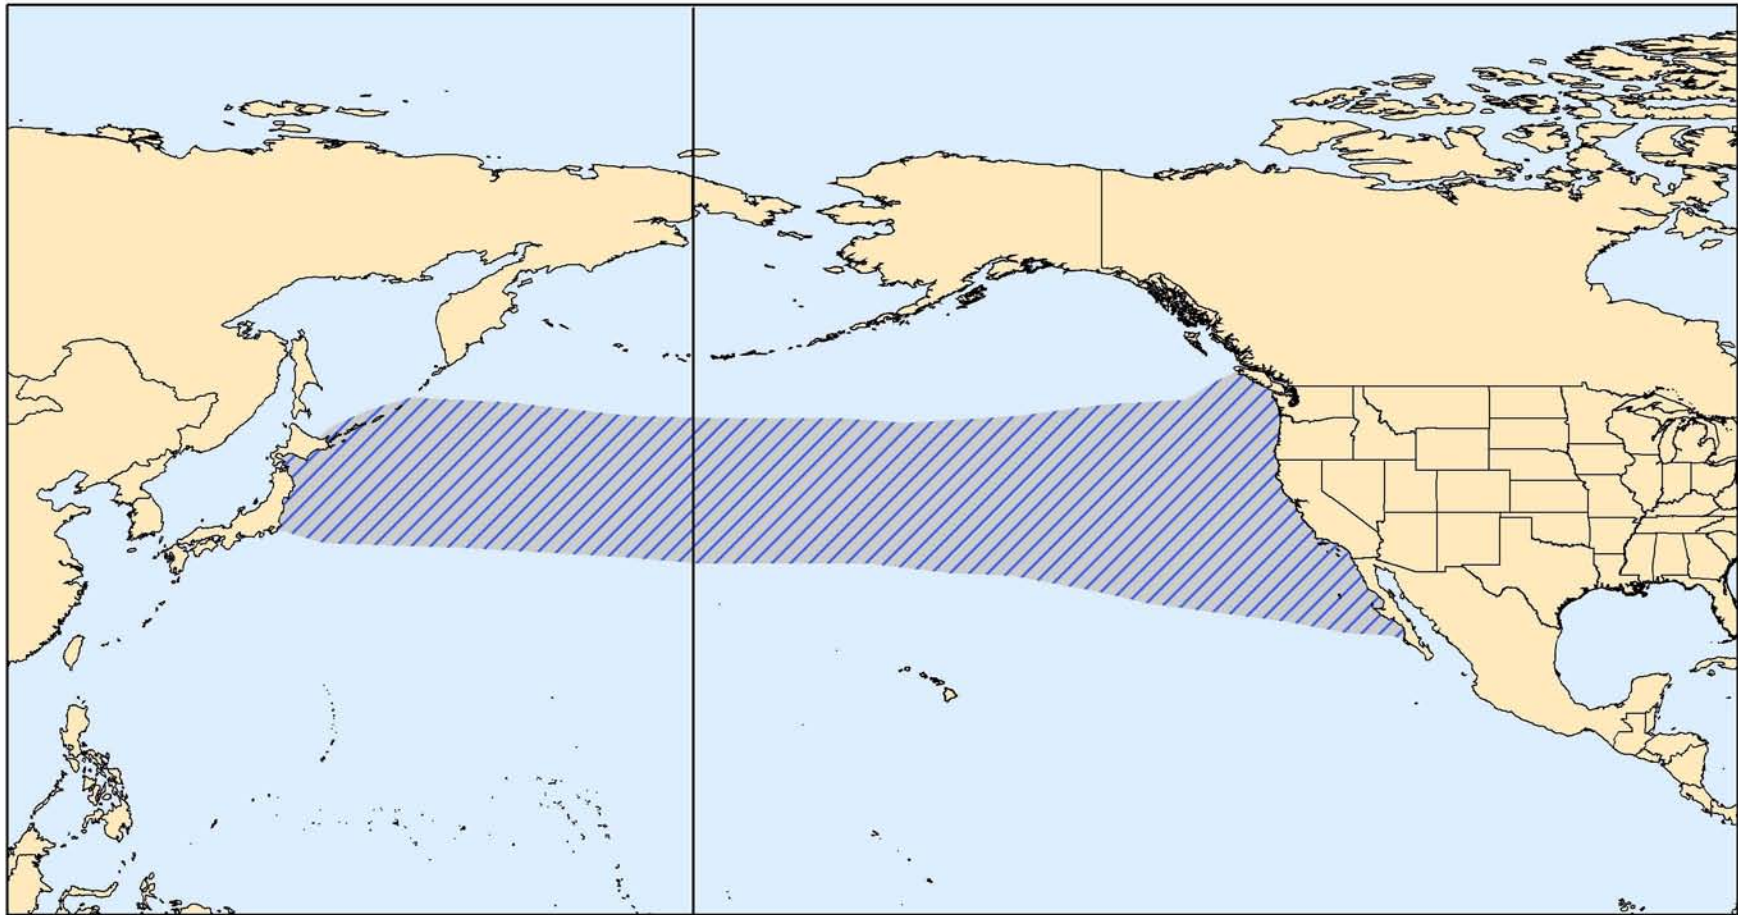

Northern Right Whale Dolphin Range

Map represents approximate range of species. Offshore distances are approximate.

NMFS, Office of Protected Resources
March 2009