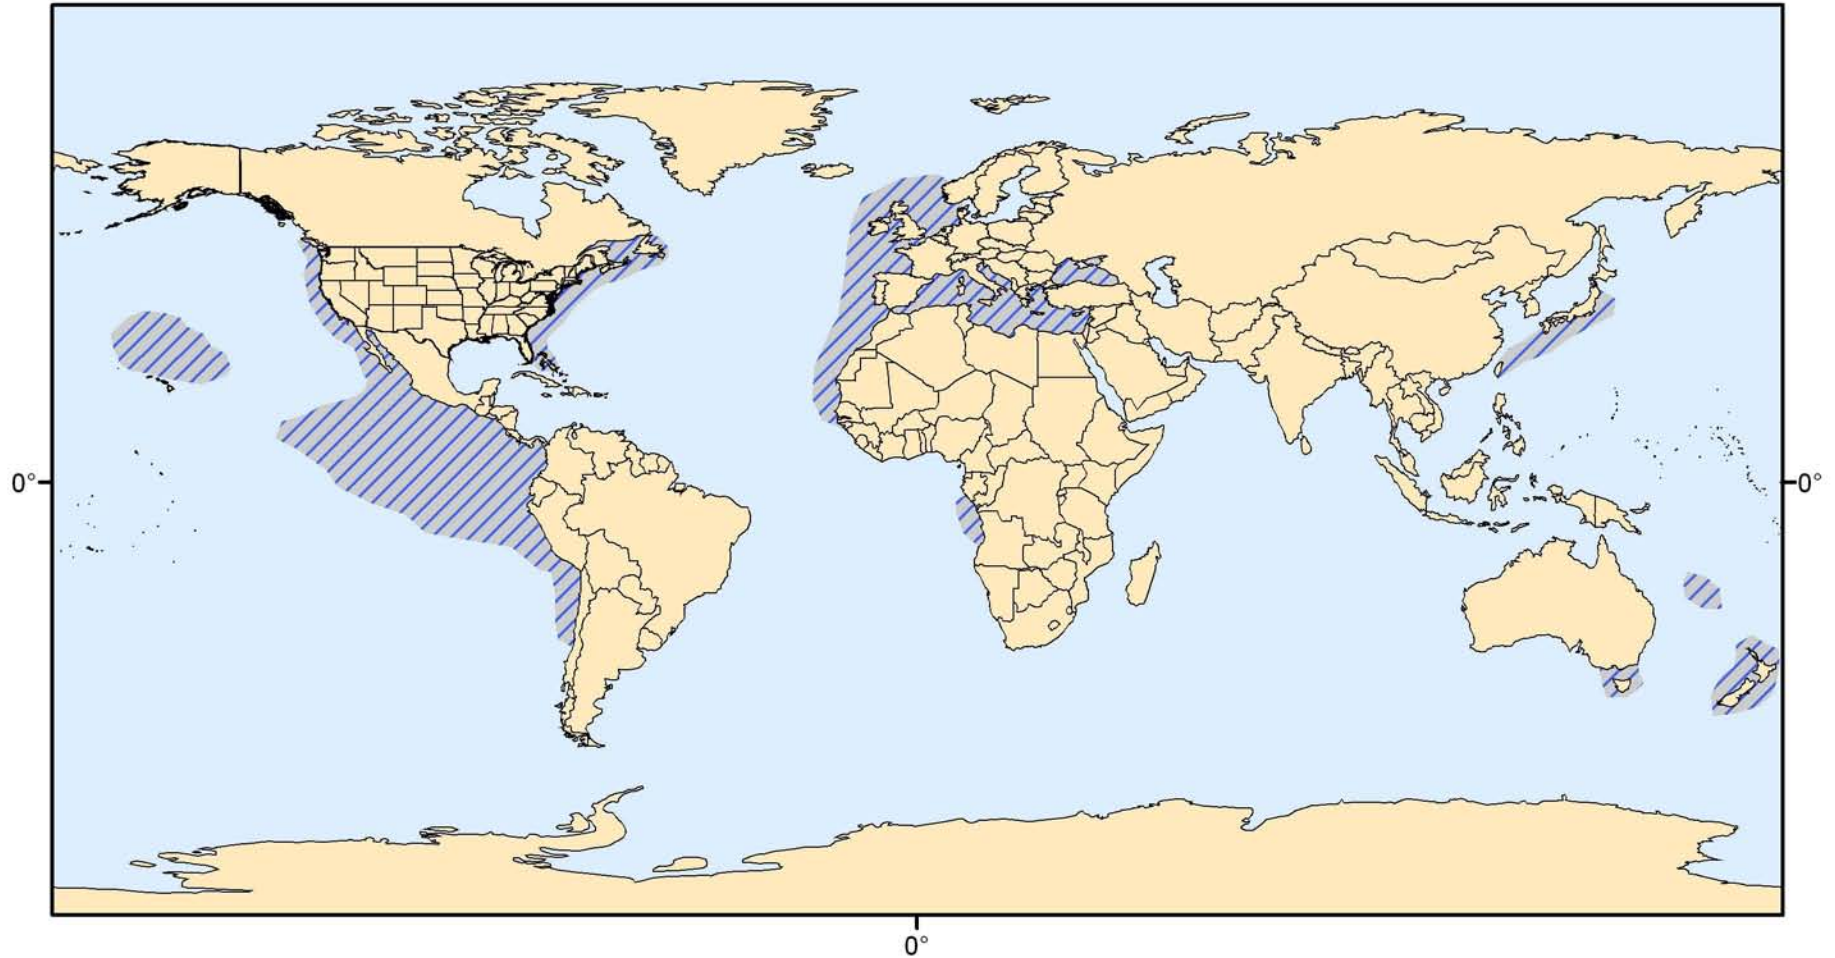

# Short-Beaked Common Dolphin Range

0 2,000 4,000 6,000 8,000 Miles

Note: Map represents approximate range of species.

NMFS, Office of Protected Resources  
March 2009