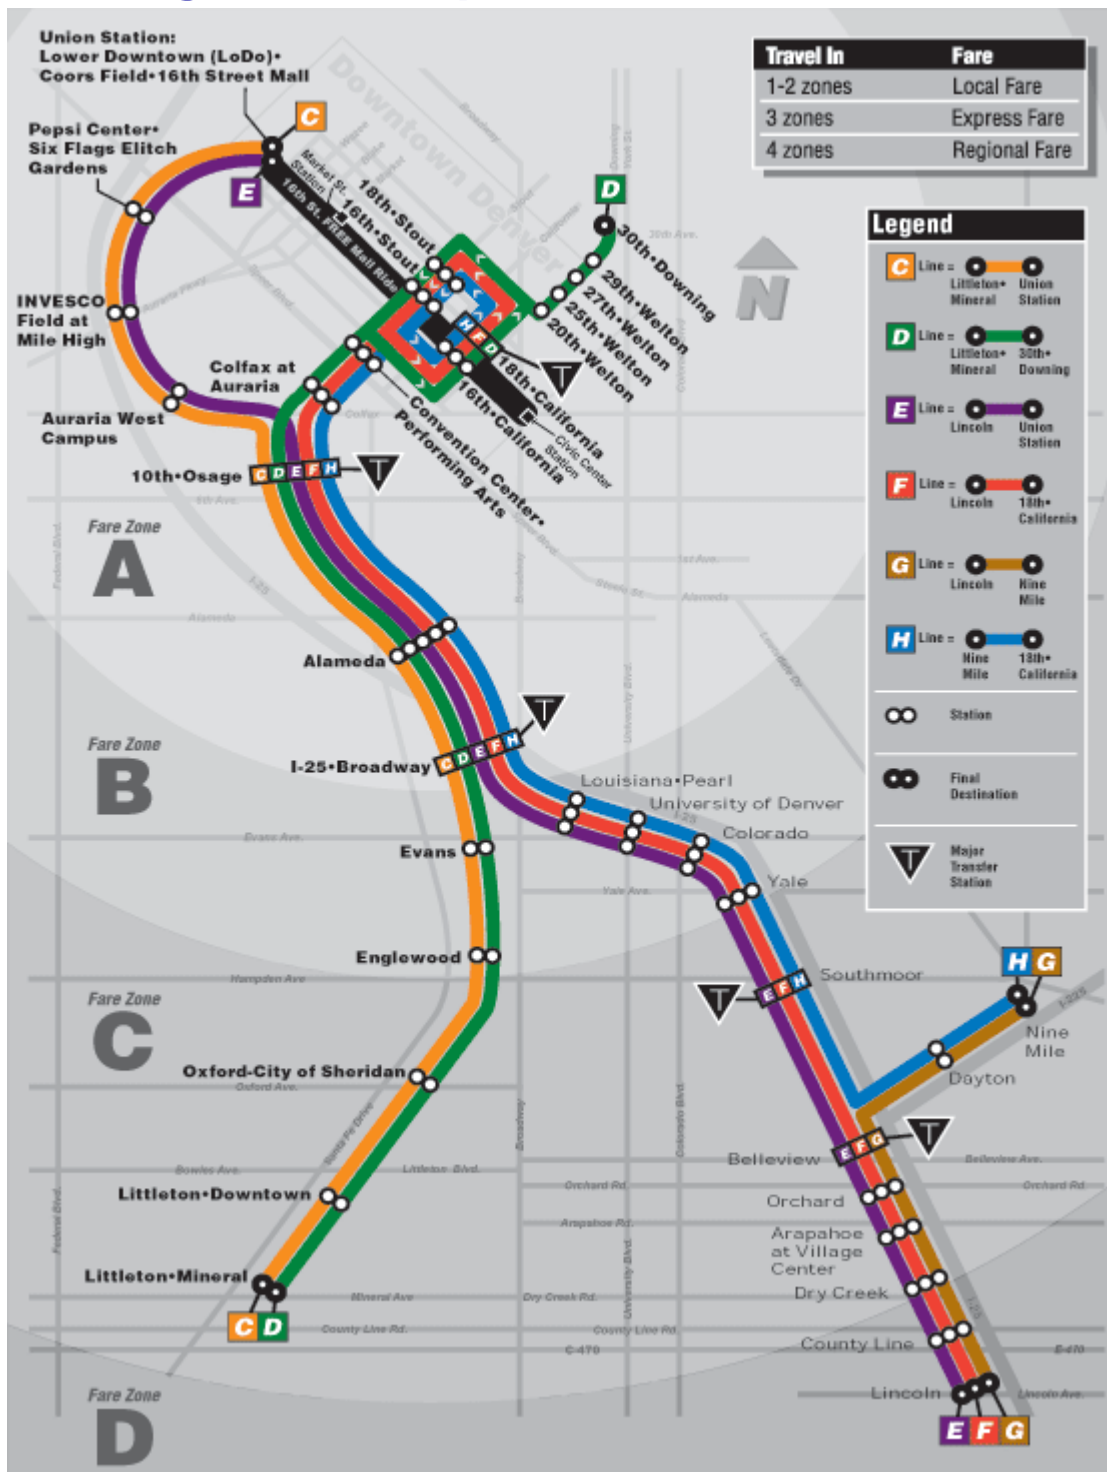

Light Rail Map & Station Locations

	Cash Fare	Discount* Cash Fare	Monthly Pass	Discount* Monthly Pass
Travel in ONE ZONE	\$1.50	\$.75	\$54 (Local AB, BC or CD)	\$29 (Local AB, BC or CD)
Travel in TWO ZONES	\$1.50	\$.75	\$54 (Local AB, BC or CD)	\$29 (Local AB, BC or CD)
Travel in THREE ZONES	\$2.75	\$1.35	\$99 (Express ABC or BCD)	\$53 (Express ABC or BCD)
Travel in FOUR ZONES	\$3.75	\$1.85	\$135 (Regional ABCD)	\$72 (Regional ABCD)