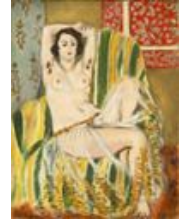

File Name: 3063-026.jpg

Henri Matisse

Odalisque Seated with Arms Raised, Green Striped Chair, 1923

oil on canvas

Overall: 65.1 x 50.2 cm (25 5/8 x 19 3/4 in.)

framed: 89.5 x 74.9 cm (35 1/4 x 29 1/2 in.)

Chester Dale Collection