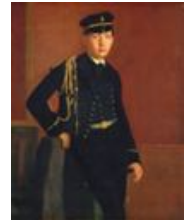

oil on canvas
Overall: 64.5 x 46.2 cm (25 3/8 x 18 3/16 in.)
framed: 93.3 x 82.5 cm (36 3/4 x 32 1/2 in.)
Chester Dale Collection

File Name: 3063-083.jpg
Pablo Picasso
Classical Head, 1922