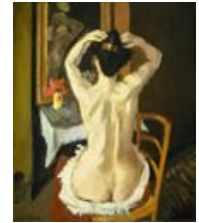

File Name: 3063-025.jpg

Henri Matisse

La Coiffure, 1901

oil on canvas

Overall: 95.2 x 80.1 cm (37 1/2 x 31 9/16 in.)

framed: 114.3 x 96.8 x 6.3 cm (45 x 38 1/8 x 2 1/2 in.)

Chester Dale Collection