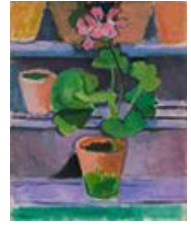

File Name: 3063-029.jpg

Henri Matisse

Pot of Geraniums, 1912

oil on linen

Overall: 41.3 x 33.3 cm (16 1/4 x 13 1/8 in.)

framed: 55.8 x 48.2 cm (21 15/16 x 19 in.)

Chester Dale Collection