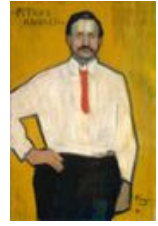

Pablo Picasso

Pedro Mañach, 1901

oil on canvas

Overall: 105.5 x 70.2 cm (41 9/16 x 27 5/8 in.)

framed: 134.6 x 98.7 x 10.2 cm (53 x 38 7/8 x 4 in.)

Chester Dale Collection

File Name: 3063-025.jpg

Henri Matisse