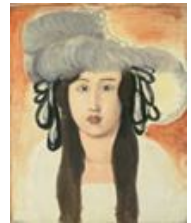

File Name: 3063-001.jpg

Henri Matisse

The Plumed Hat, 1919

oil on canvas

Overall: 47.7 x 38.1 cm (18 3/4 x 15 in.)

framed: 65.9 x 58.1 x 5.7 cm (25 15/16 x 22 7/8 x 2 1/4 in.)

Chester Dale Collection

File Name: 3063-002.jpg