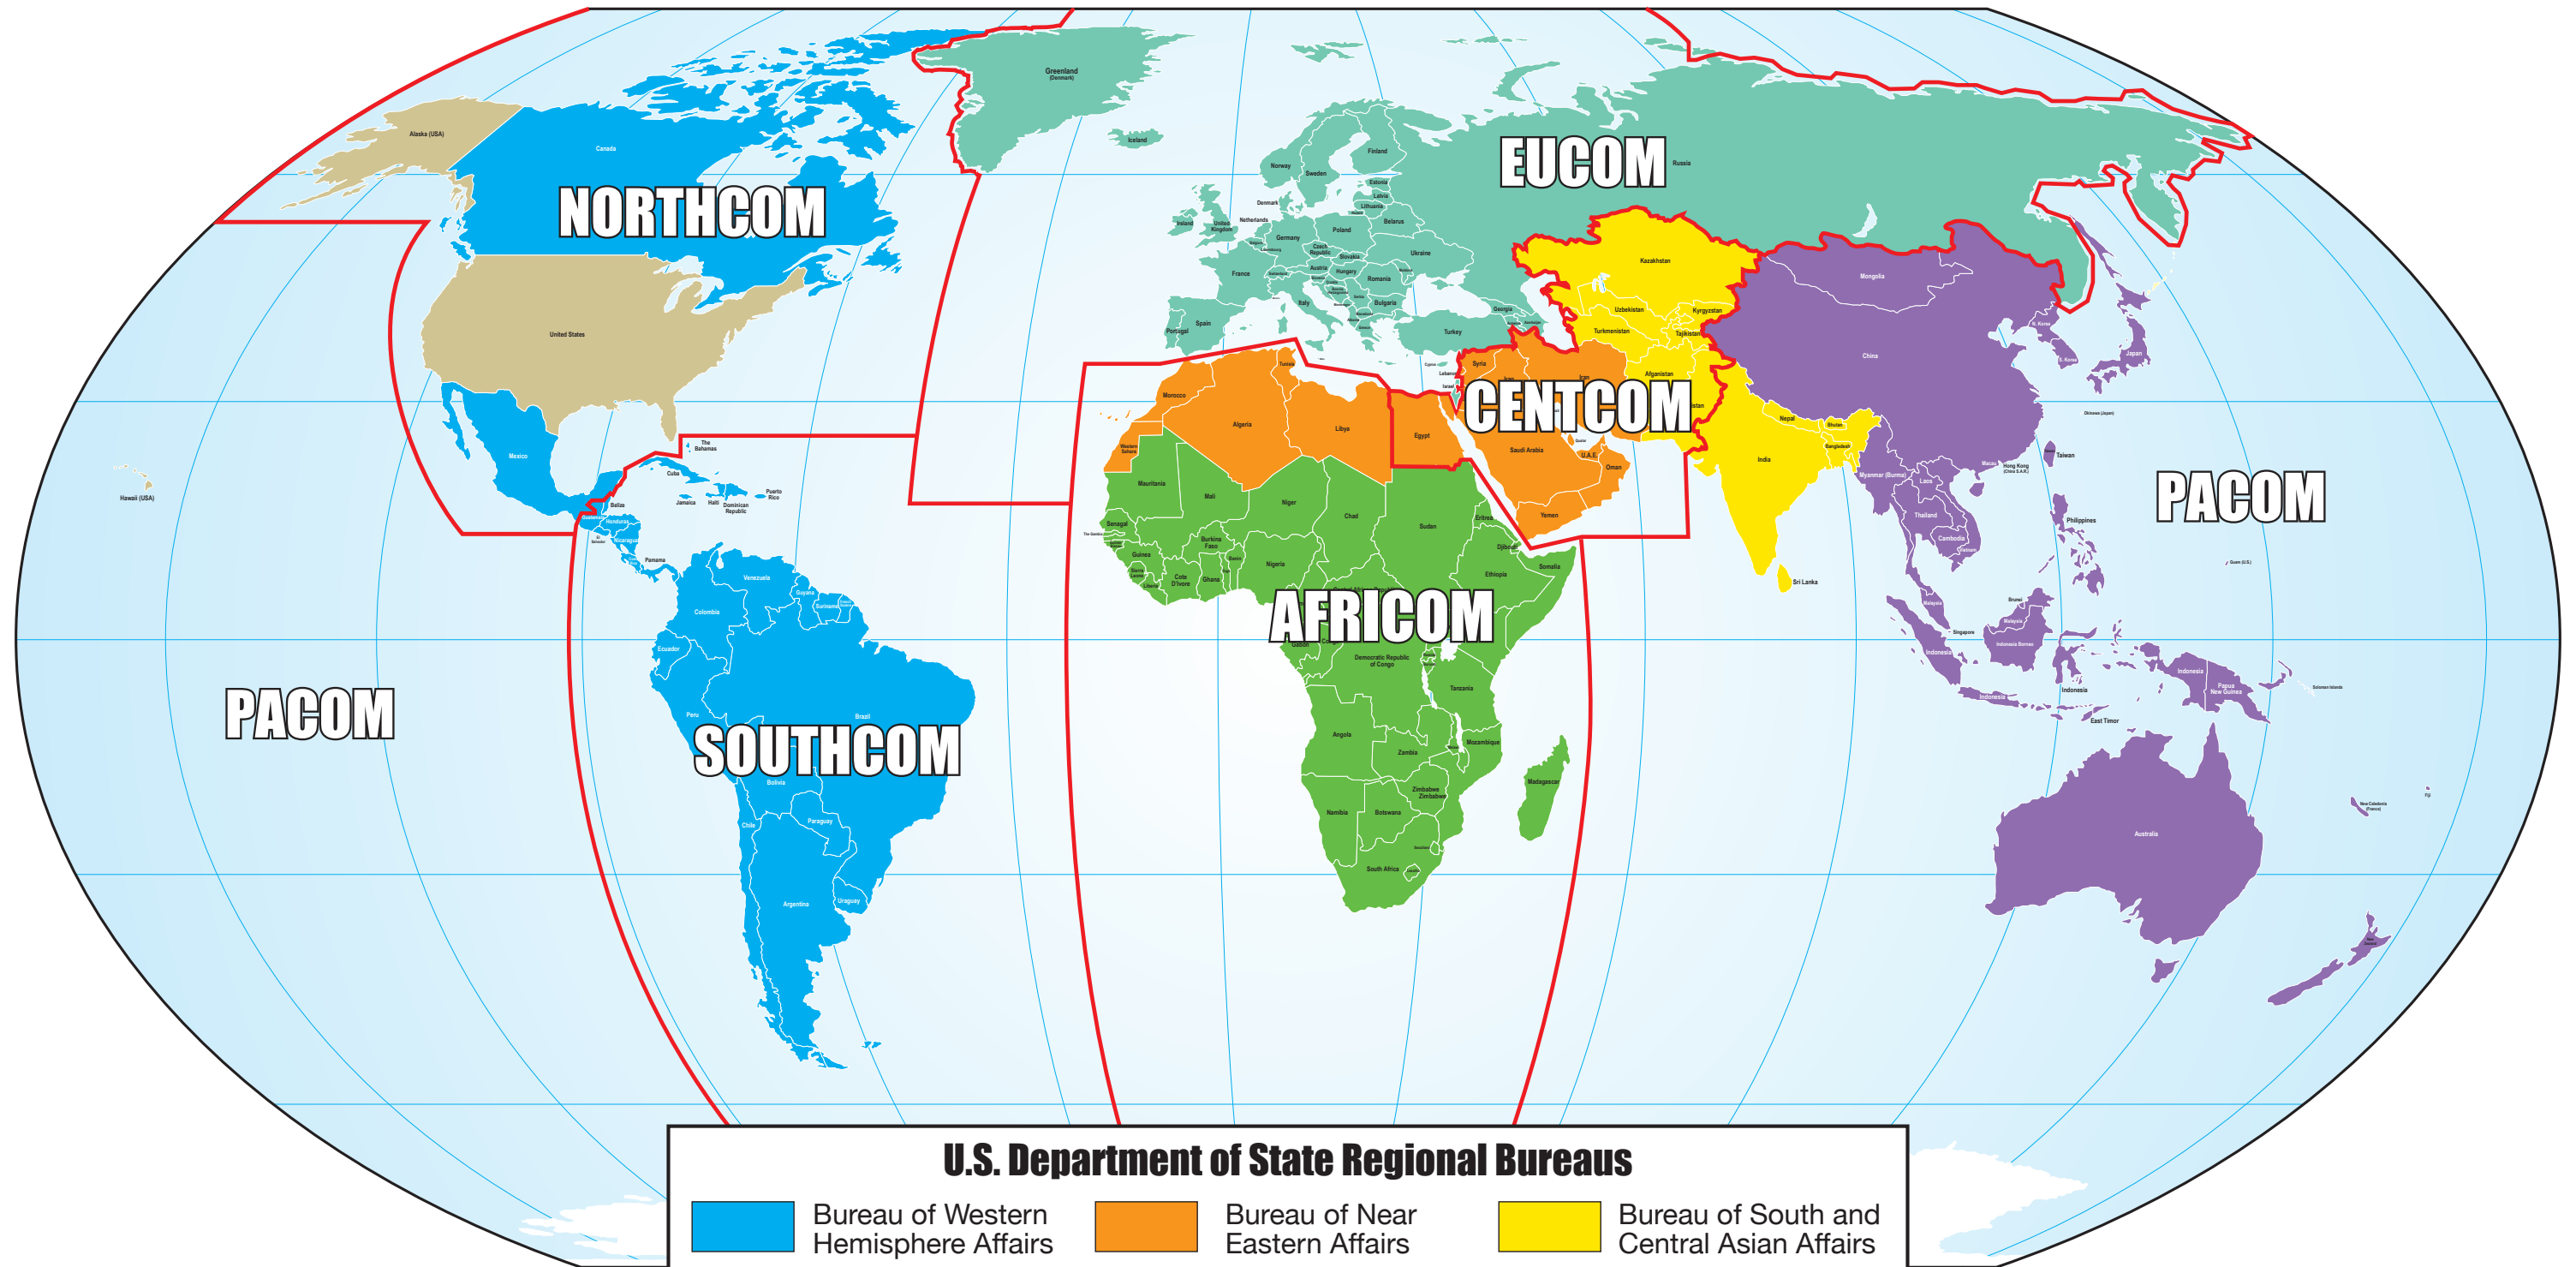

U.S. Department of Defense Commanders' Areas of Responsibility

U.S. Department of State Regional Bureaus

 Bureau of Western Hemisphere Affairs	 Bureau of Near Eastern Affairs	 Bureau of South and Central Asian Affairs
 Bureau of European and Eurasian Affairs	 Bureau of African Affairs	 Bureau of East Asian and Pacific Affairs

Note: State of Alaska assigned to NORTHCOM area of responsibility. Forces based in Alaska remain assigned to PACOM.