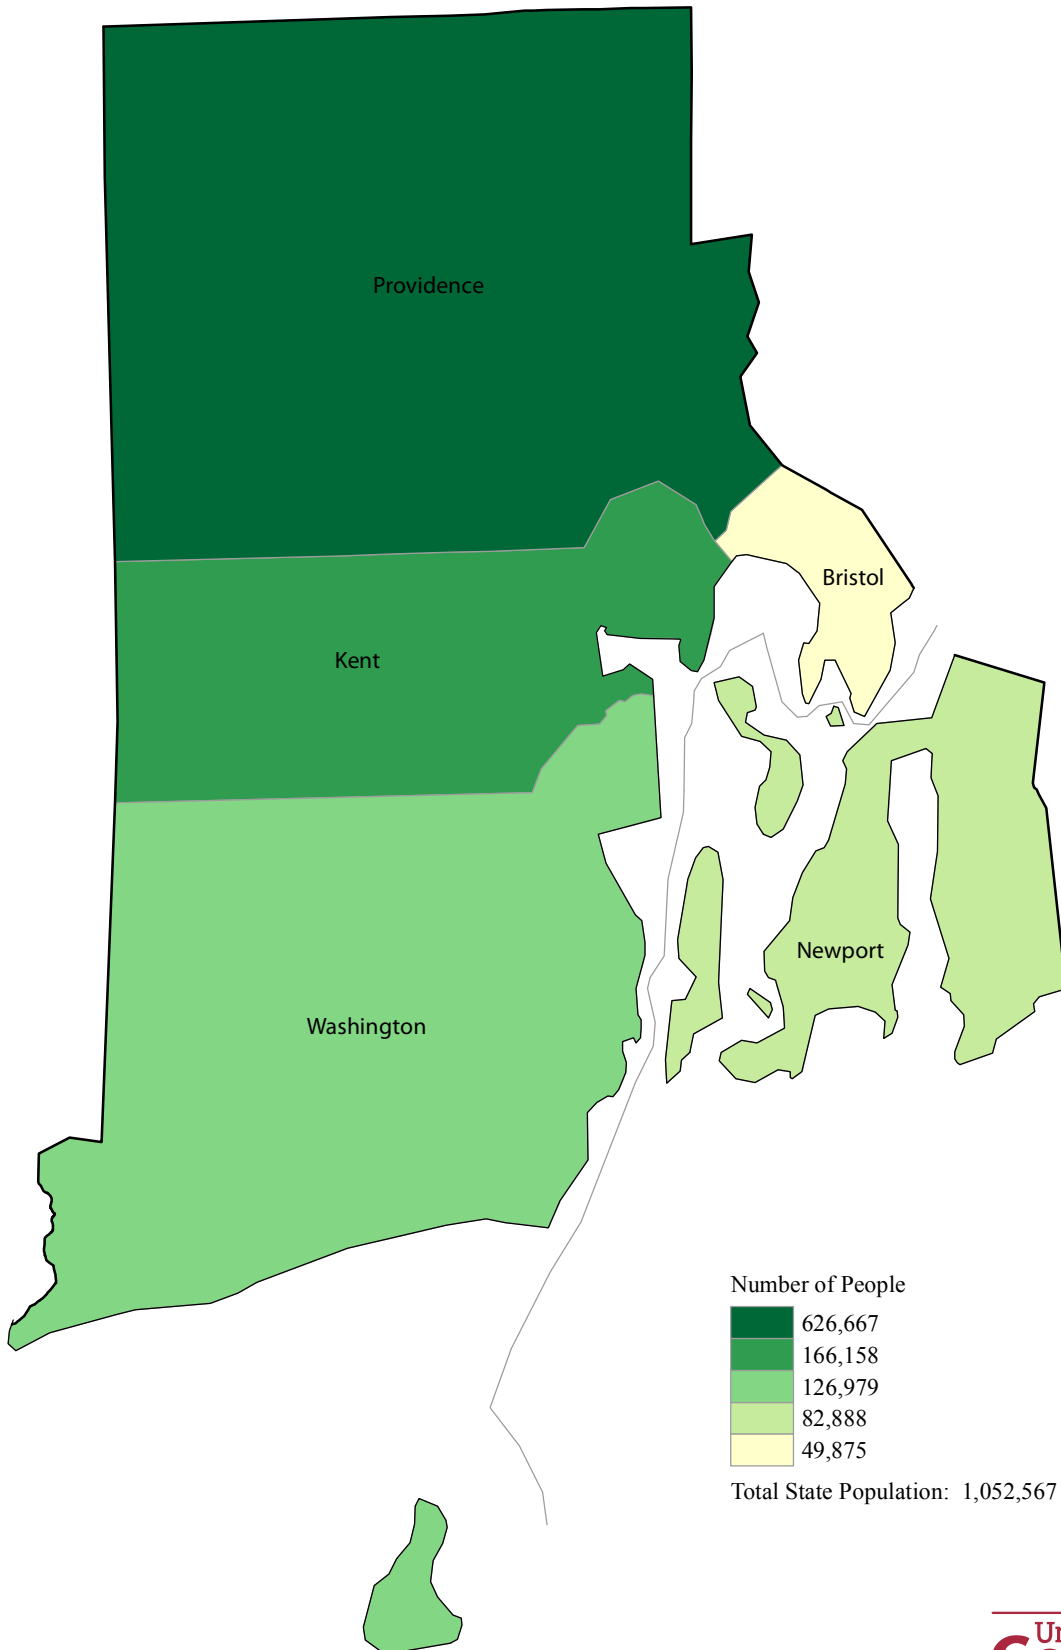

RHODE ISLAND - 2010 Census Results

Total Population by County

Number of People

Total State Population: 1,052,567