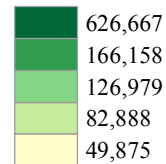

RHODE ISLAND - 2010 Census Results

Total Population by County

Number of People

Total State Population: 1,052,567