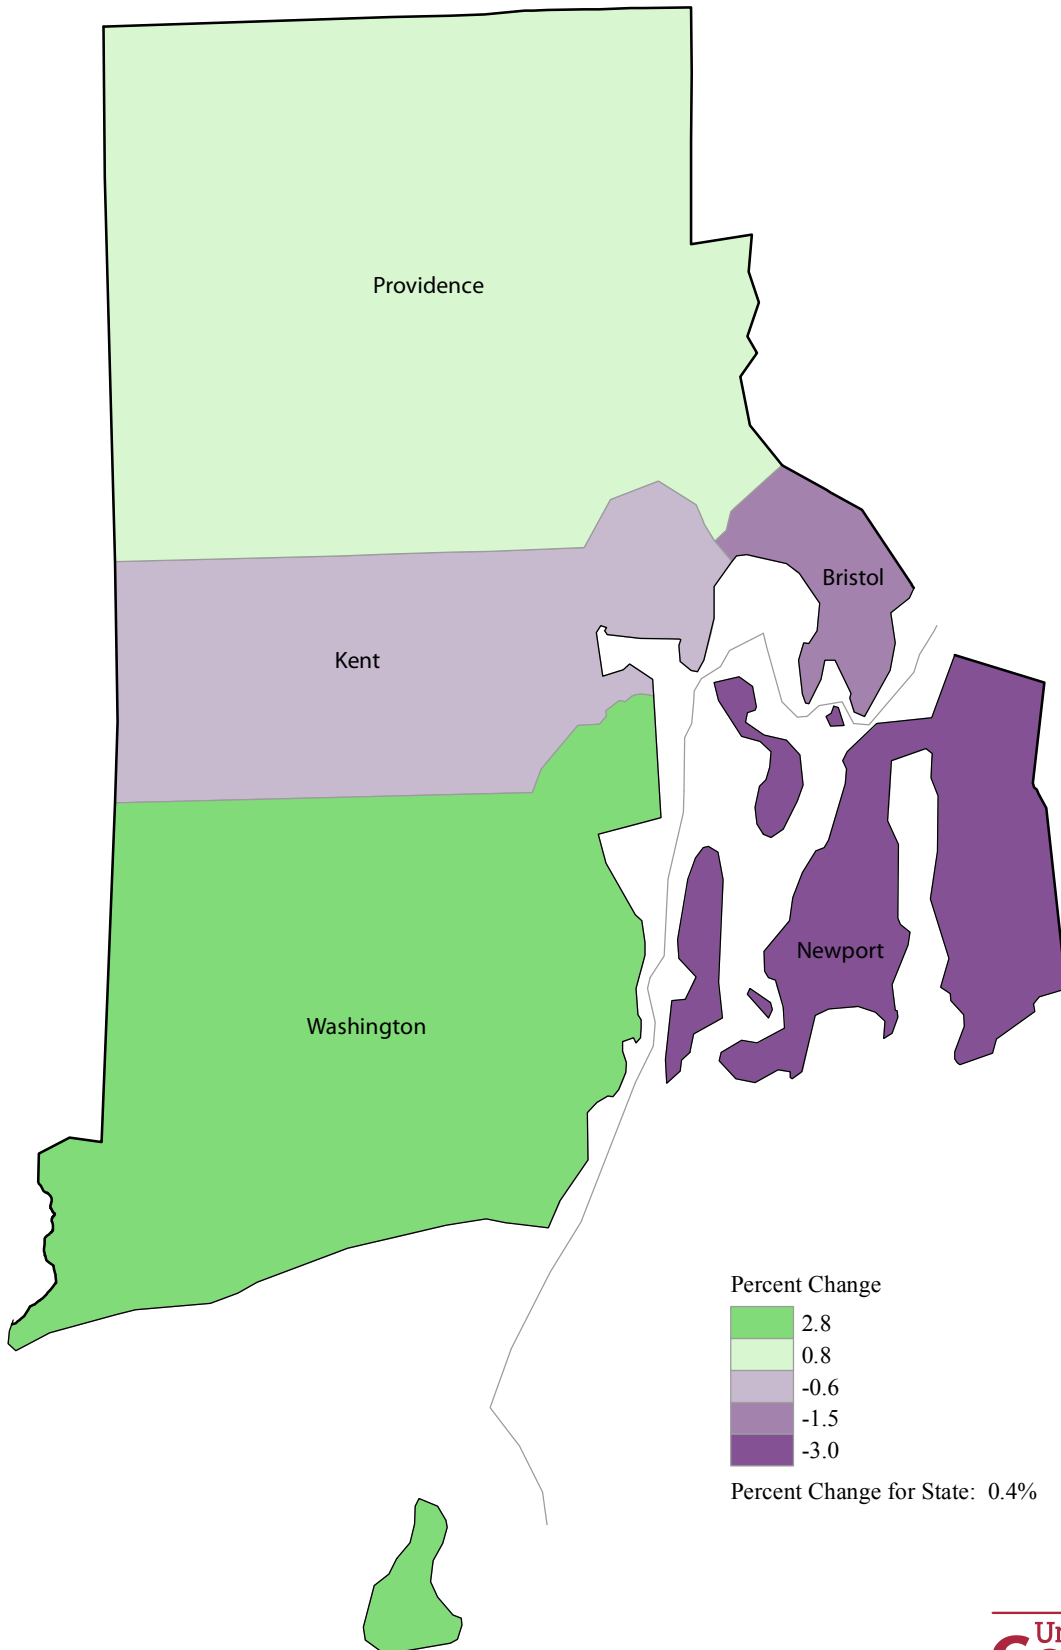

RHODE ISLAND - 2010 Census Results

Percent Change in Population by County: 2000 to 2010

Source: U.S. Census Bureau, Census 2000 and 2010 Census Redistricting Data Summary File
For more information visit www.census.gov.

United States™
Census
Bureau