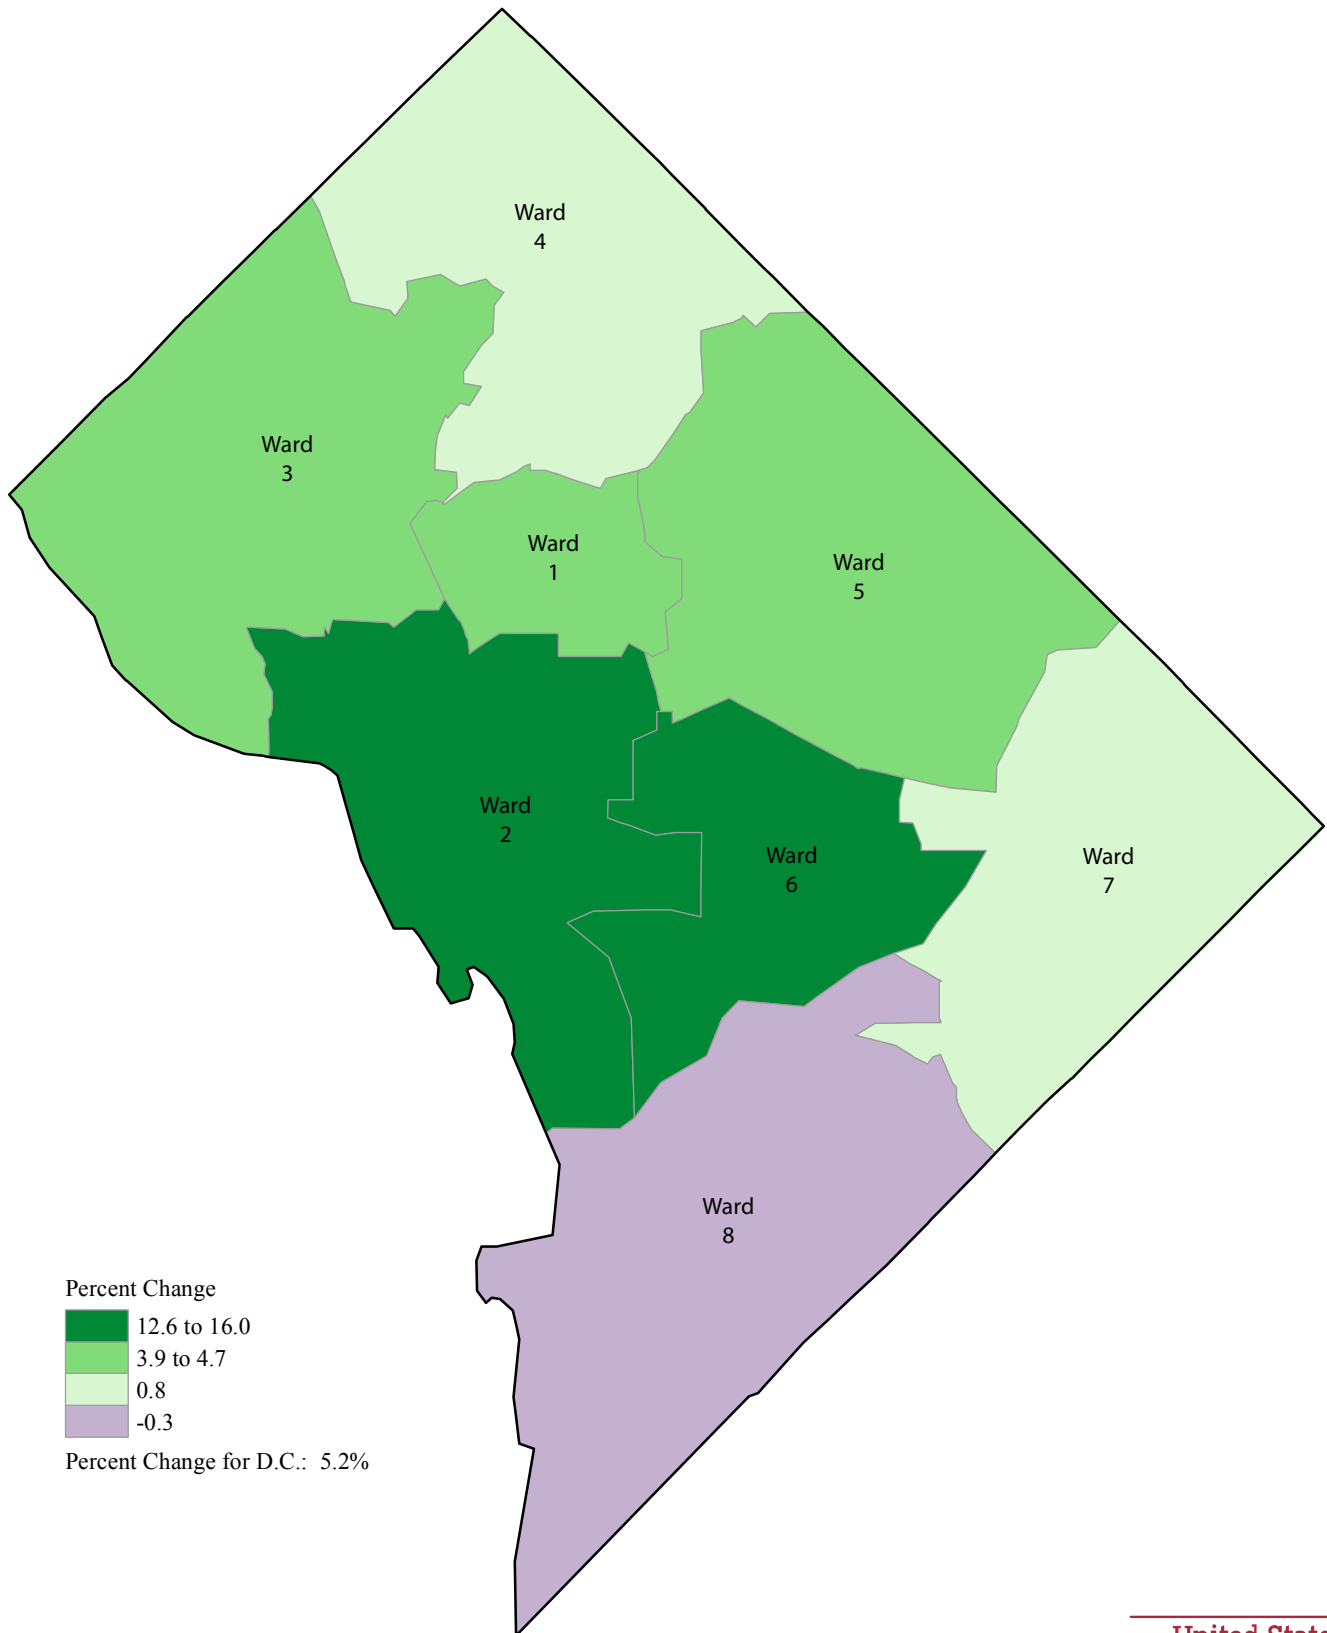

DISTRICT OF COLUMBIA - 2010 Census Results

Percent Change in Population by State Legislative District: 2000 to 2010

Percent Change

- 12.6 to 16.0
- 3.9 to 4.7
- 0.8
- 0.3

Percent Change for D.C.: 5.2%