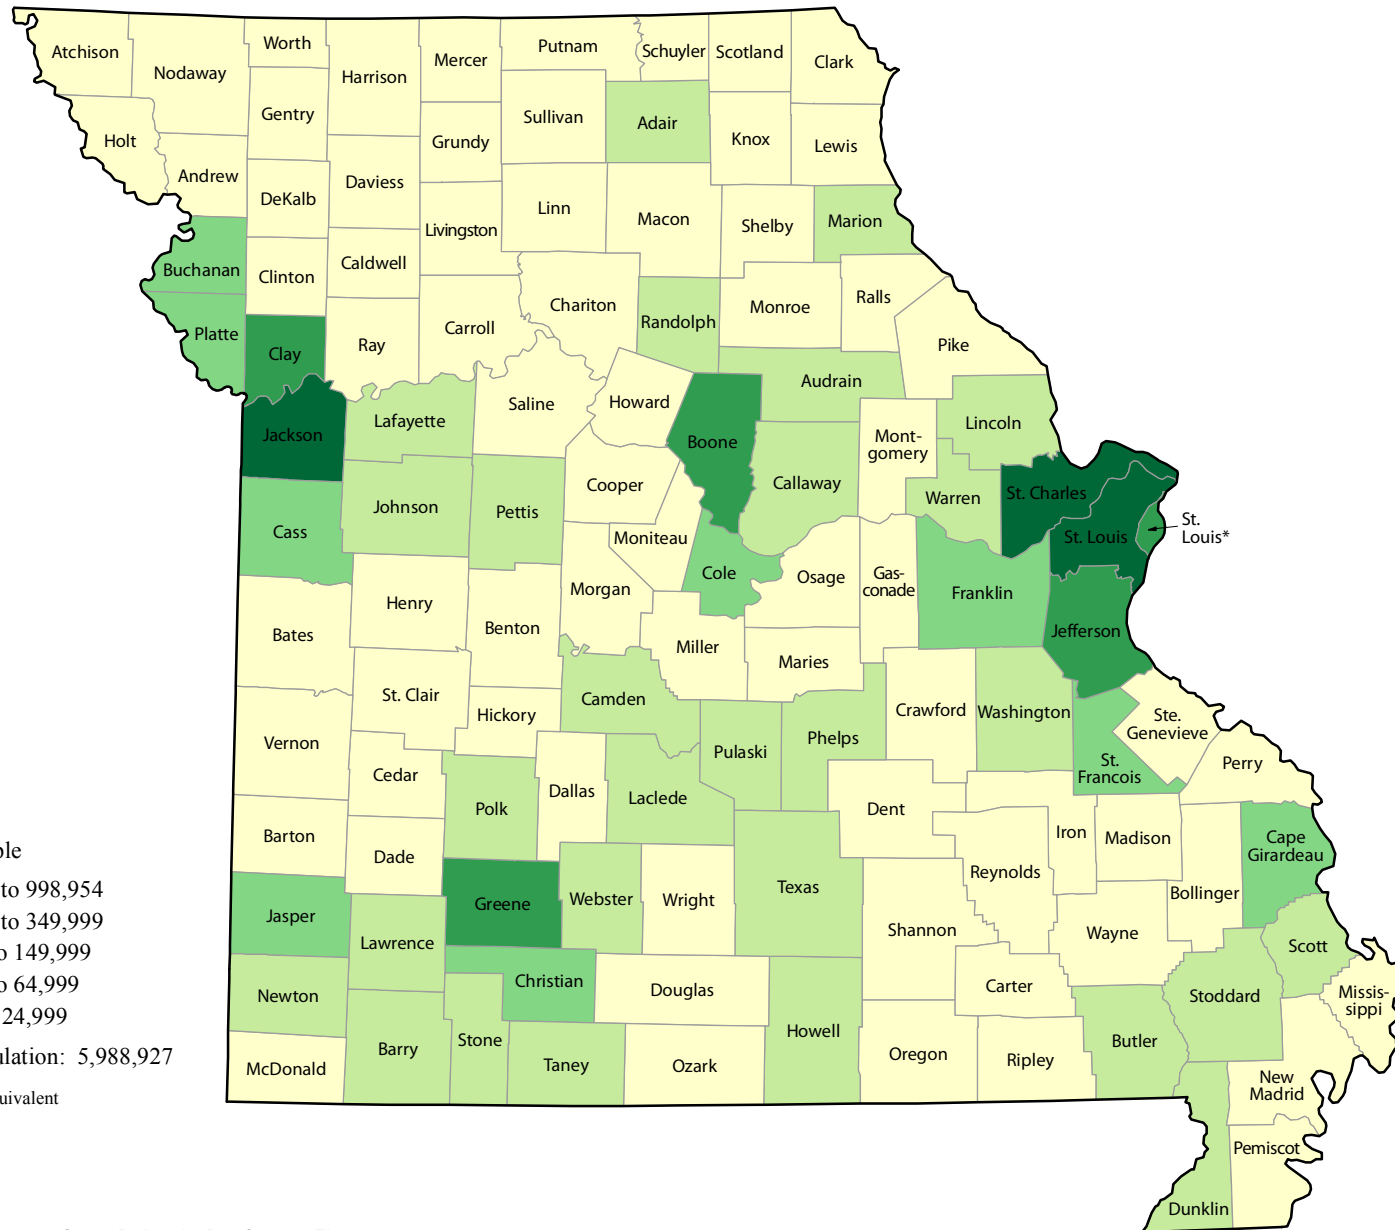

MISSOURI - 2010 Census Results

Total Population by County

Number of People

Total State Population: 5,988,927

* denotes county equivalent