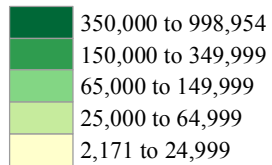

MISSOURI - 2010 Census Results

Total Population by County

Number of People

Total State Population: 5,988,927

* denotes county equivalent