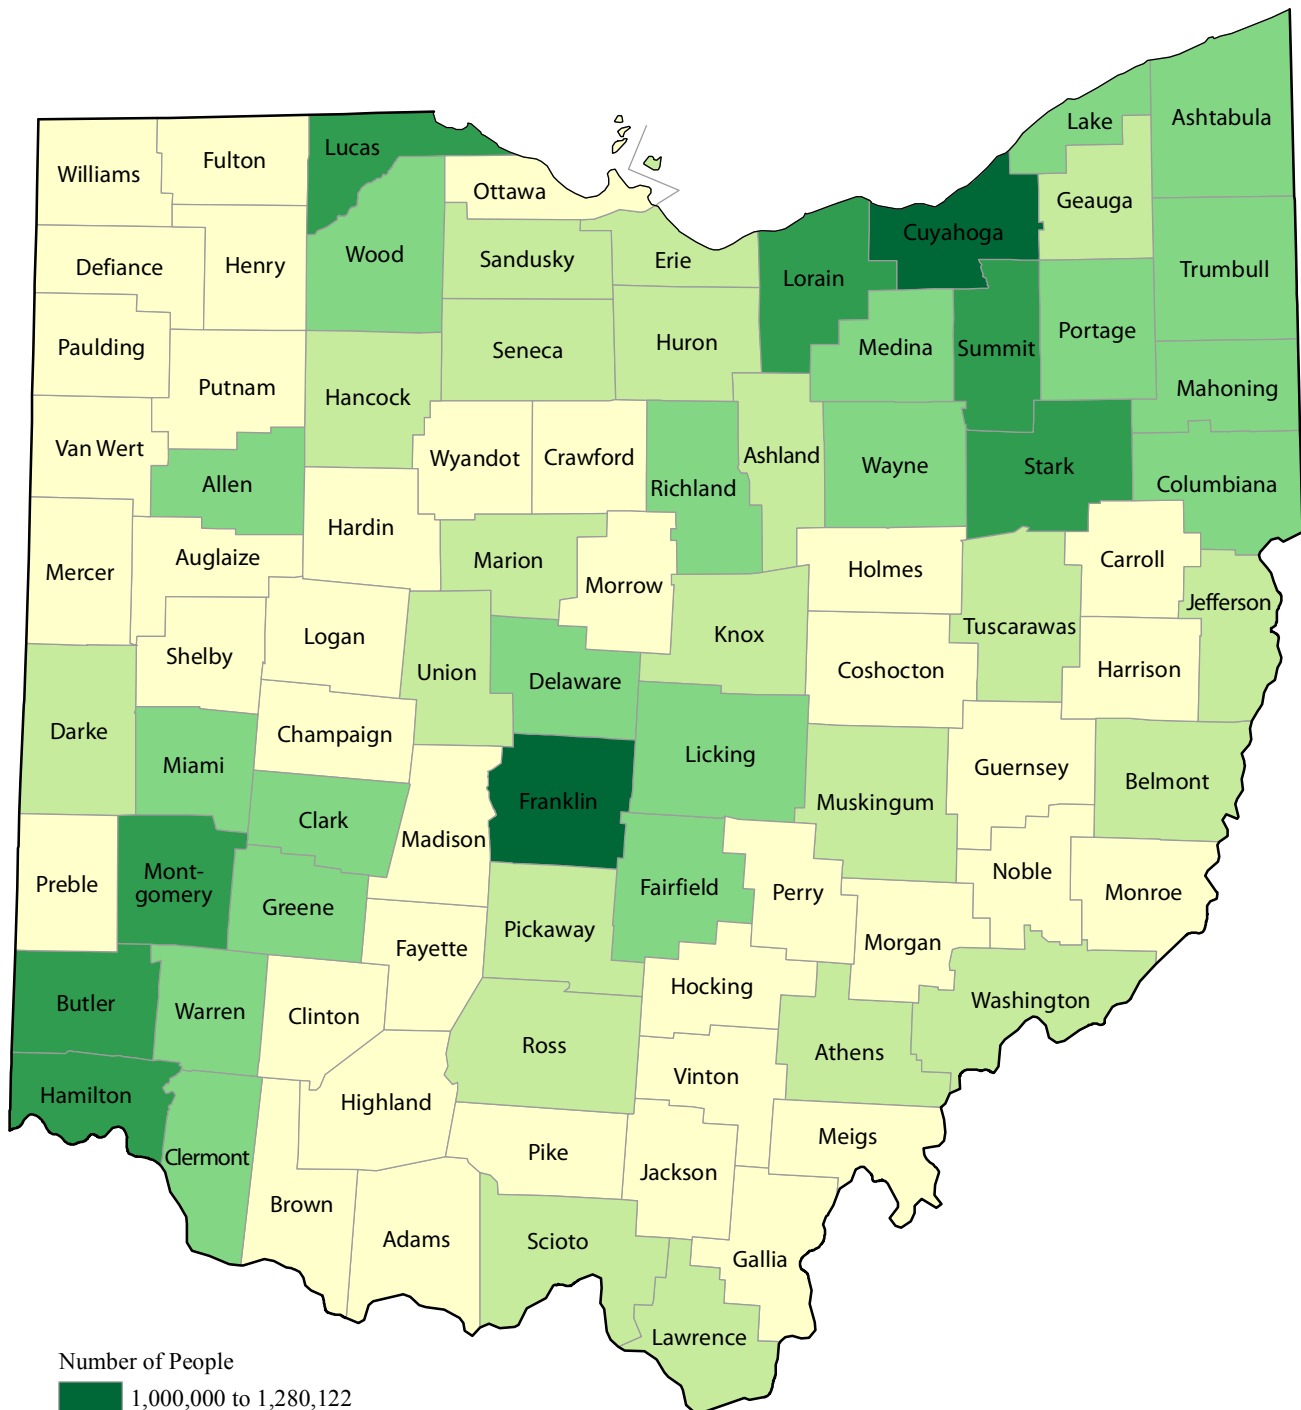

# OHIO - 2010 Census Results

## Total Population by County

Number of People

Total State Population: 11,536,504

Source: U.S. Census Bureau, 2010 Census Redistricting Data Summary File  
For more information visit [www.census.gov](http://www.census.gov).