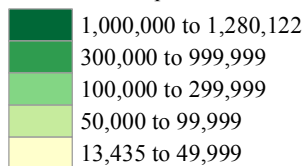

# OHIO - 2010 Census Results

## Total Population by County

Number of People

Total State Population: 11,536,504

Source: U.S. Census Bureau, 2010 Census Redistricting Data Summary File  
For more information visit [www.census.gov](http://www.census.gov).