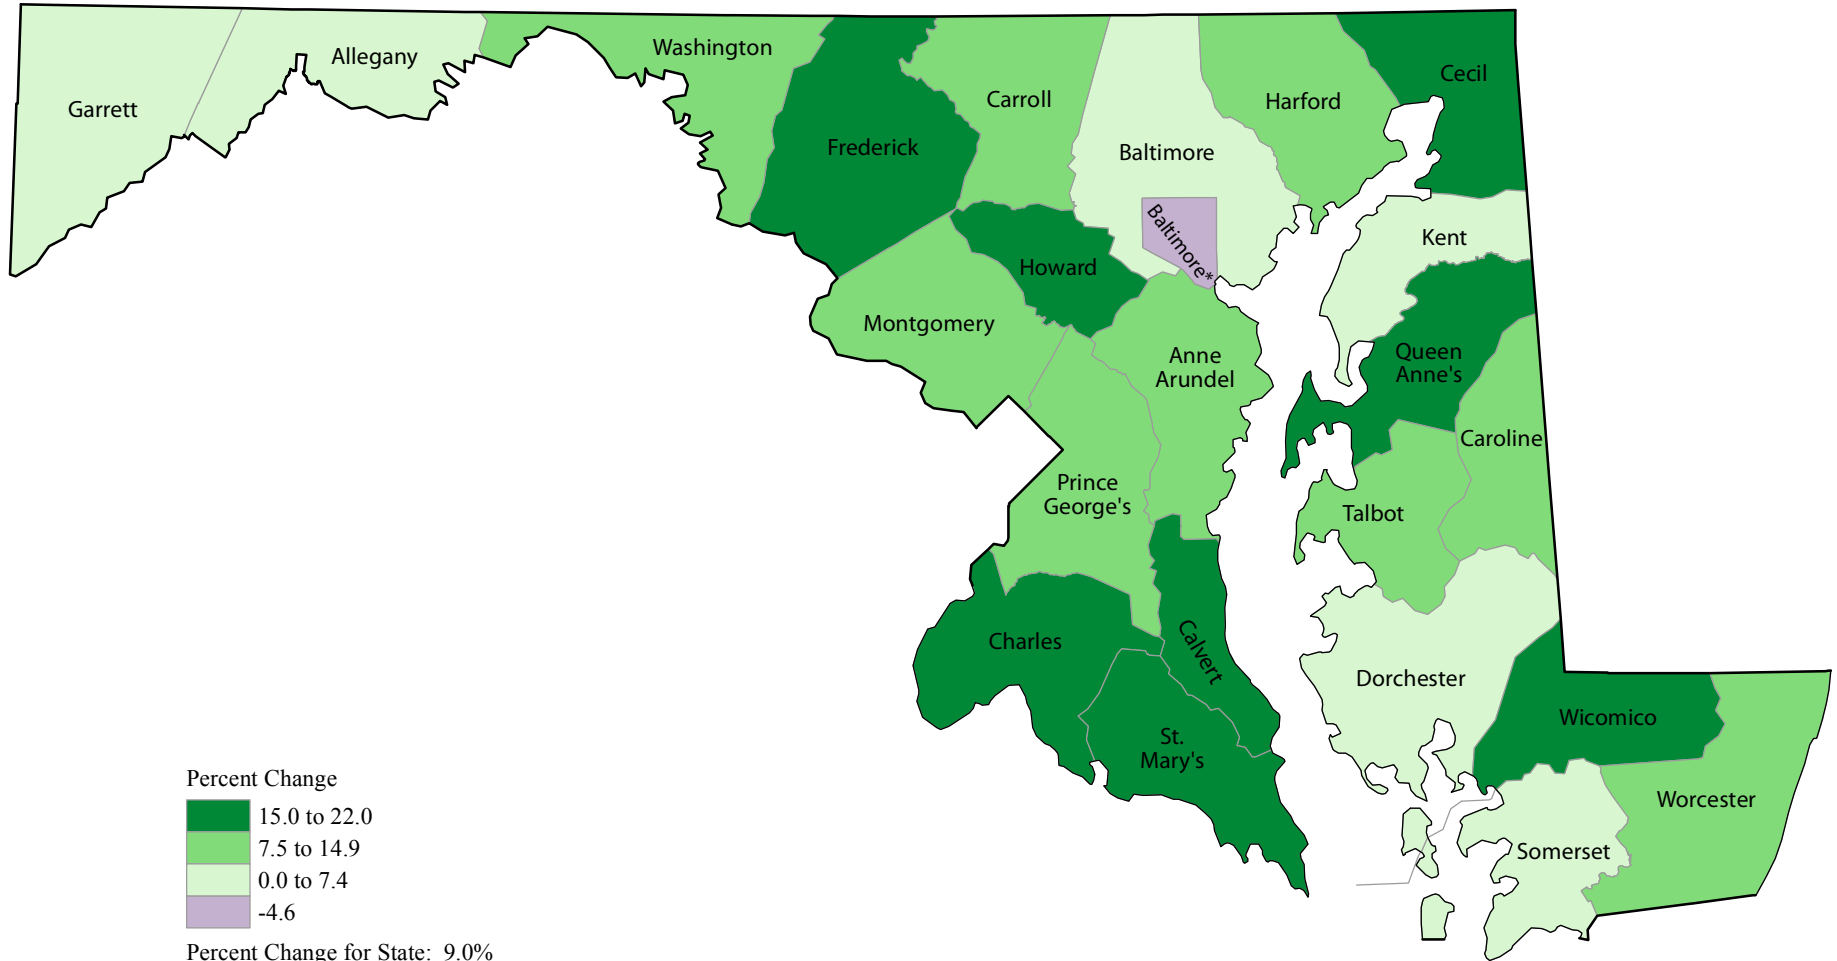

# MARYLAND - 2010 Census Results

## Percent Change in Population by County: 2000 to 2010

Percent Change

- 15.0 to 22.0
- 7.5 to 14.9
- 0.0 to 7.4
- 4.6

Percent Change for State: 9.0%

\* denotes county equivalent