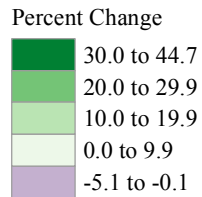

TENNESSEE - 2010 Census Results

Percent Change in Population by County: 2000 to 2010

Percent Change for State: 11.5%

Source: U.S. Census Bureau, Census 2000 and 2010 Census Redistricting Data Summary File
For more information visit www.census.gov.