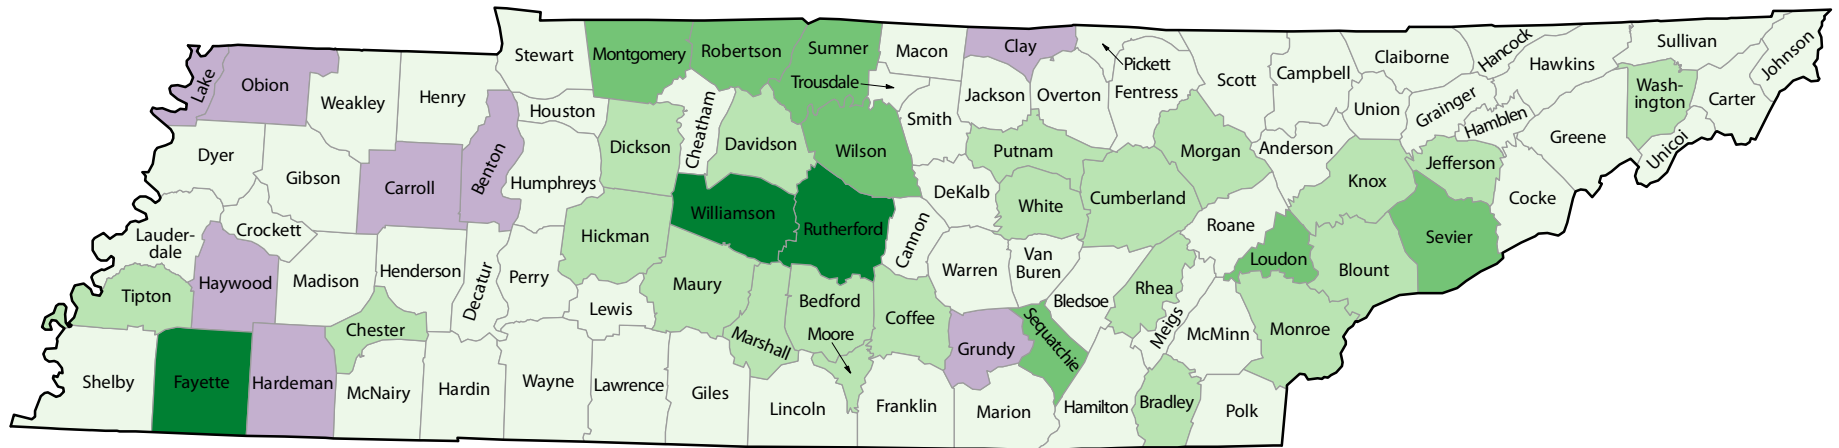

TENNESSEE - 2010 Census Results

Percent Change in Population by County: 2000 to 2010

Percent Change for State: 11.5%

Source: U.S. Census Bureau, Census 2000 and 2010 Census Redistricting Data Summary File
For more information visit www.census.gov.