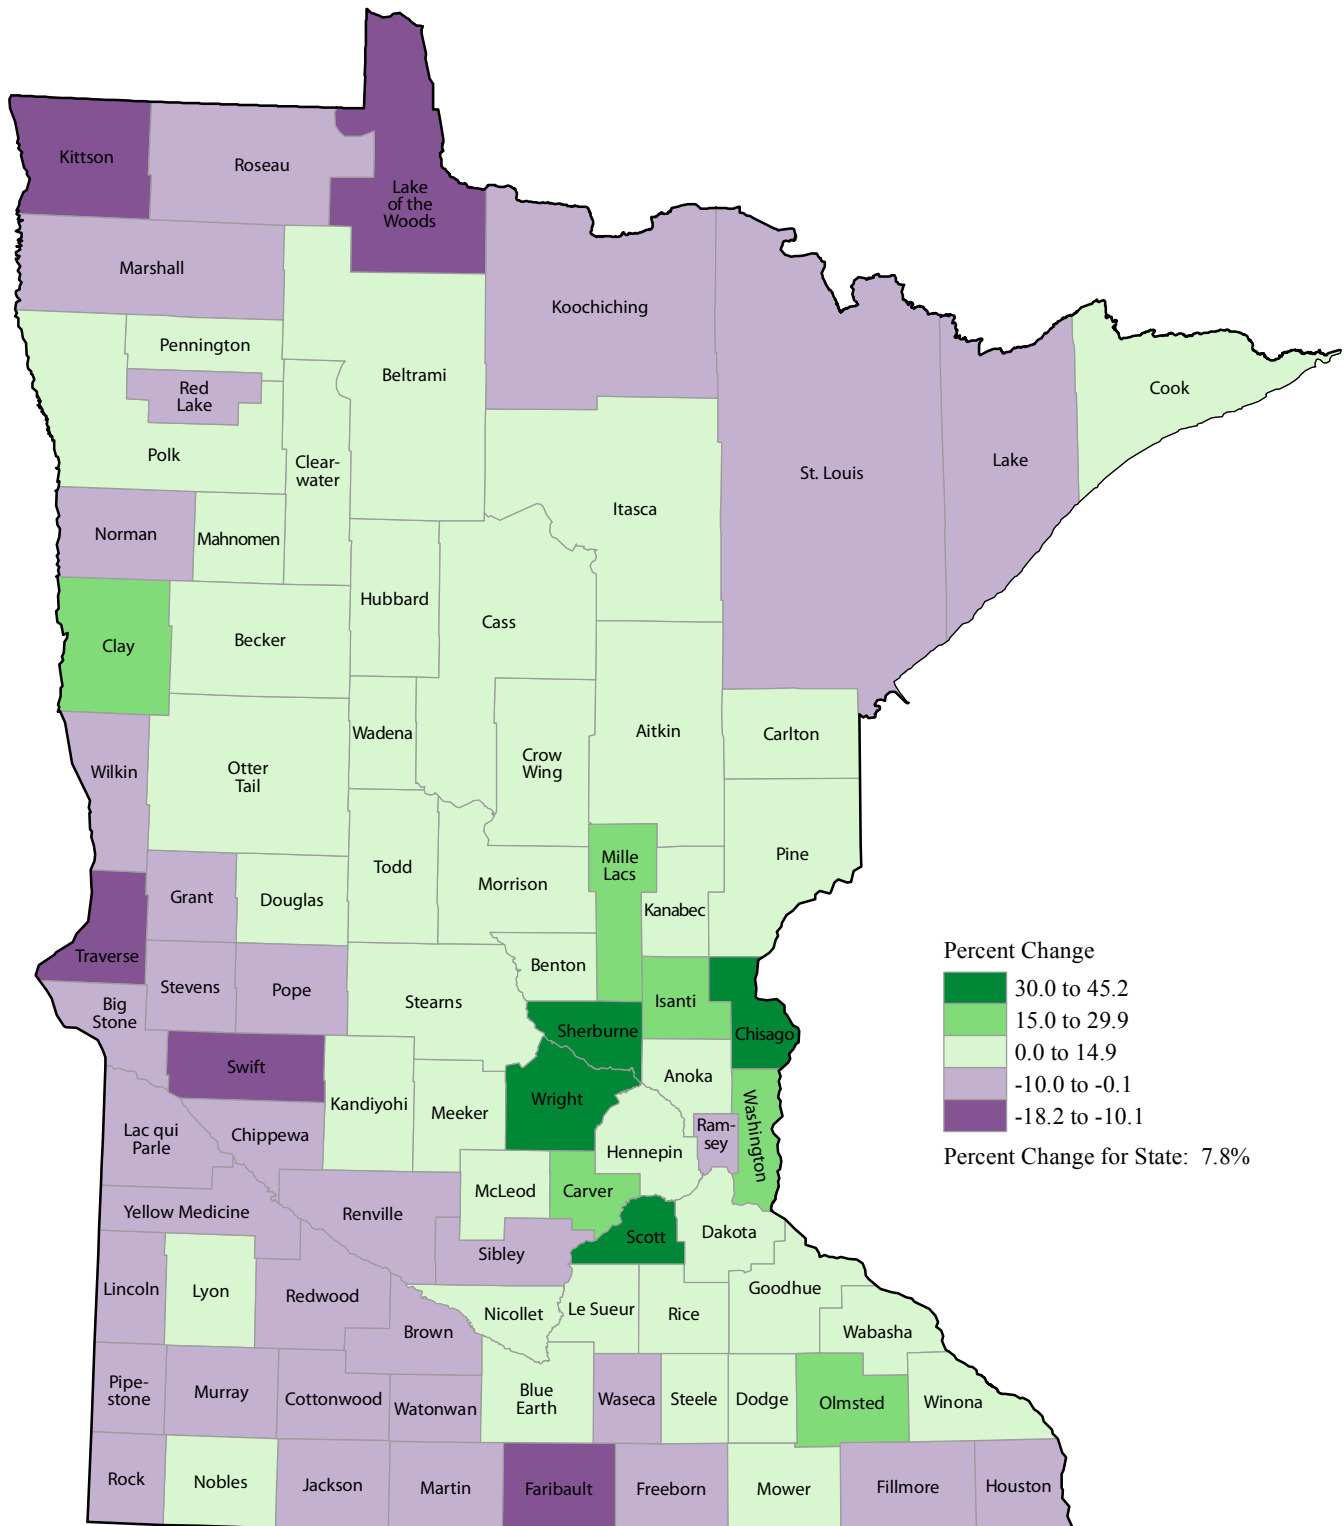

MINNESOTA - 2010 Census Results

Percent Change in Population by County: 2000 to 2010

Source: U.S. Census Bureau, Census 2000 and 2010 Census Redistricting Data Summary File
For more information visit www.census.gov.