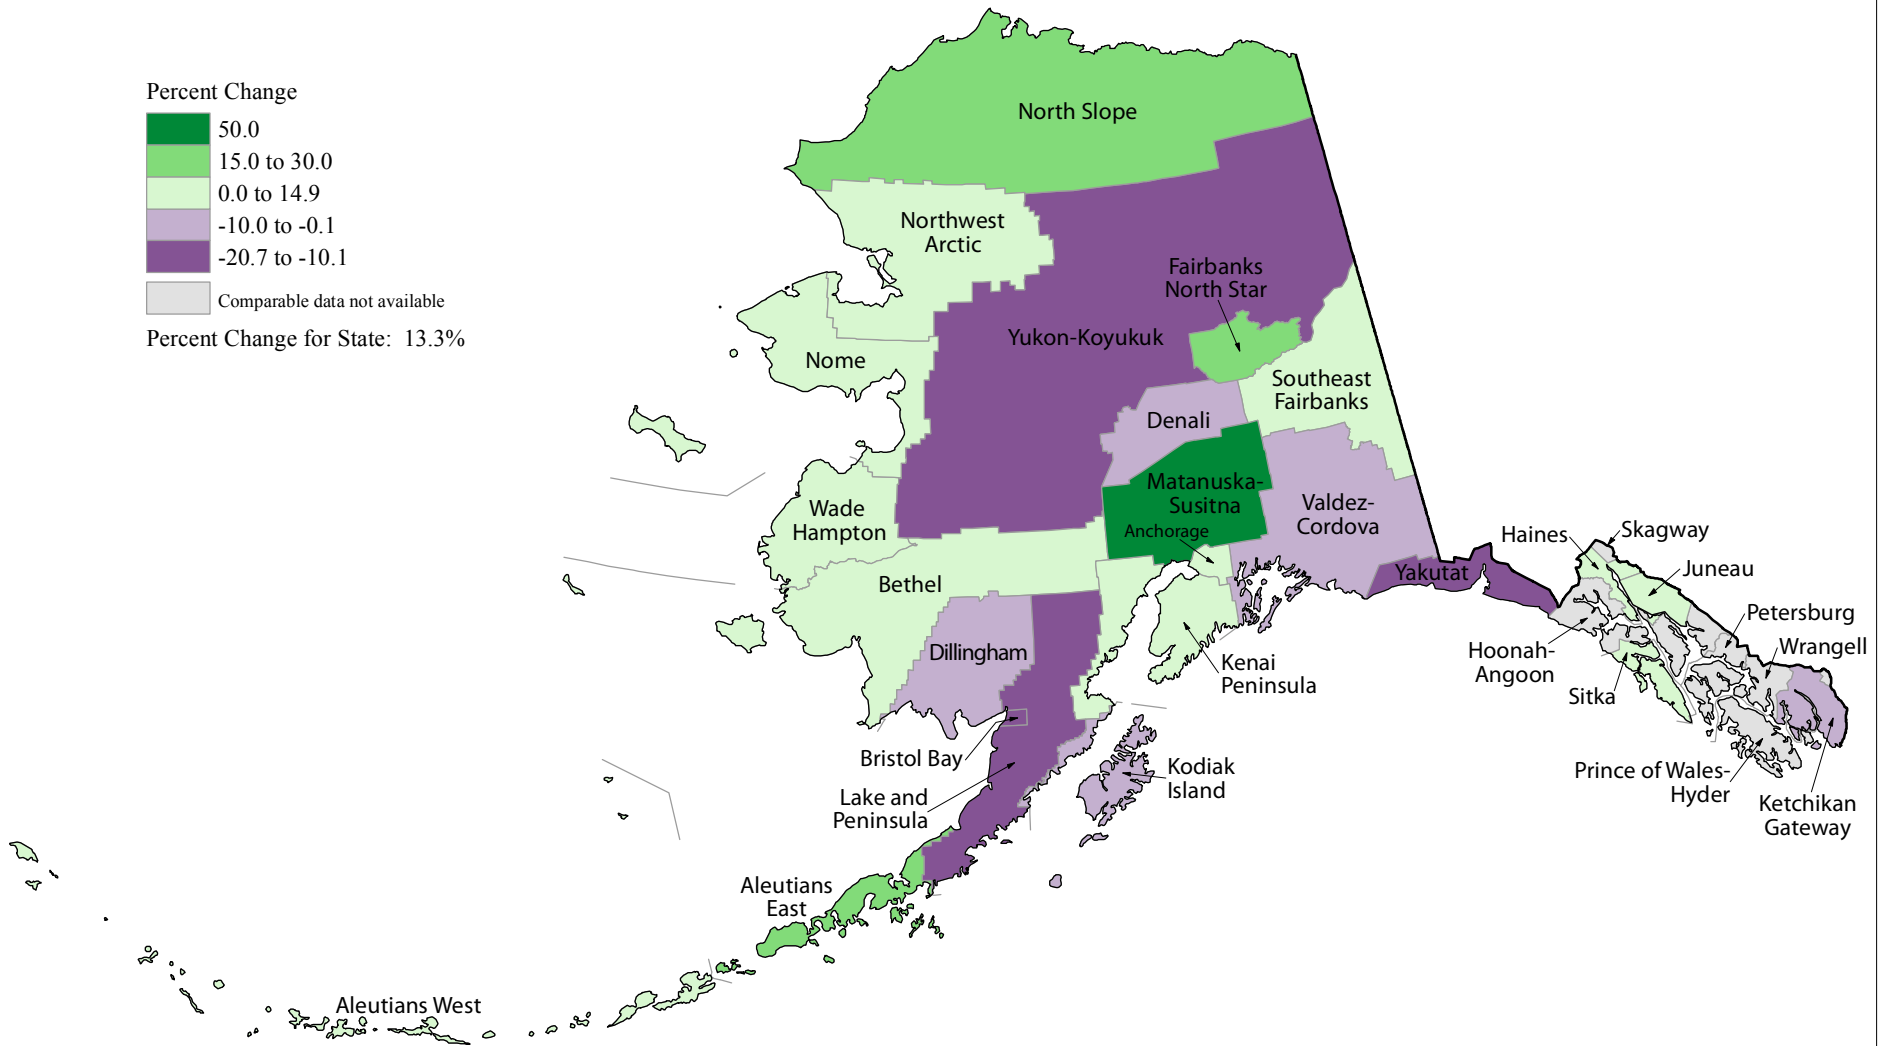

ALASKA - 2010 Census Results

Percent Change in Population by County Equivalent: 2000 to 2010

Percent Change

Comparable data not available

Percent Change for State: 13.3%

Source: U.S. Census Bureau, Census 2000 and 2010 Census Redistricting Data Summary File
For more information visit www.census.gov.