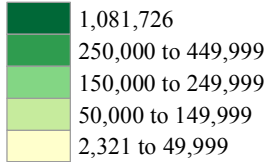

VIRGINIA - 2010 Census Results

Total Population by County

Independent Cities*

- | | |
|--------------------|-------------------|
| 1 Alexandria | 21 Manassas |
| 2 Bedford | 22 Manassas Park |
| 3 Bristol | 23 Martinsville |
| 4 Buena Vista | 24 Newport News |
| 5 Charlottesville | 25 Norfolk |
| 6 Chesapeake | 26 Norton |
| 7 Colonial Heights | 27 Petersburg |
| 8 Covington | 28 Poquoson |
| 9 Danville | 29 Portsmouth |
| 10 Emporia | 30 Radford |
| 11 Fairfax | 31 Richmond |
| 12 Falls Church | 32 Roanoke |
| 13 Franklin | 33 Salem |
| 14 Fredericksburg | 34 Staunton |
| 15 Galax | 35 Suffolk |
| 16 Hampton | 36 Virginia Beach |
| 17 Harrisonburg | 37 Waynesboro |
| 18 Hopewell | 38 Williamsburg |
| 19 Lexington | 39 Winchester |
| 20 Lynchburg | |

Number of People

Total State Population: 8,001,024

* denotes county equivalent