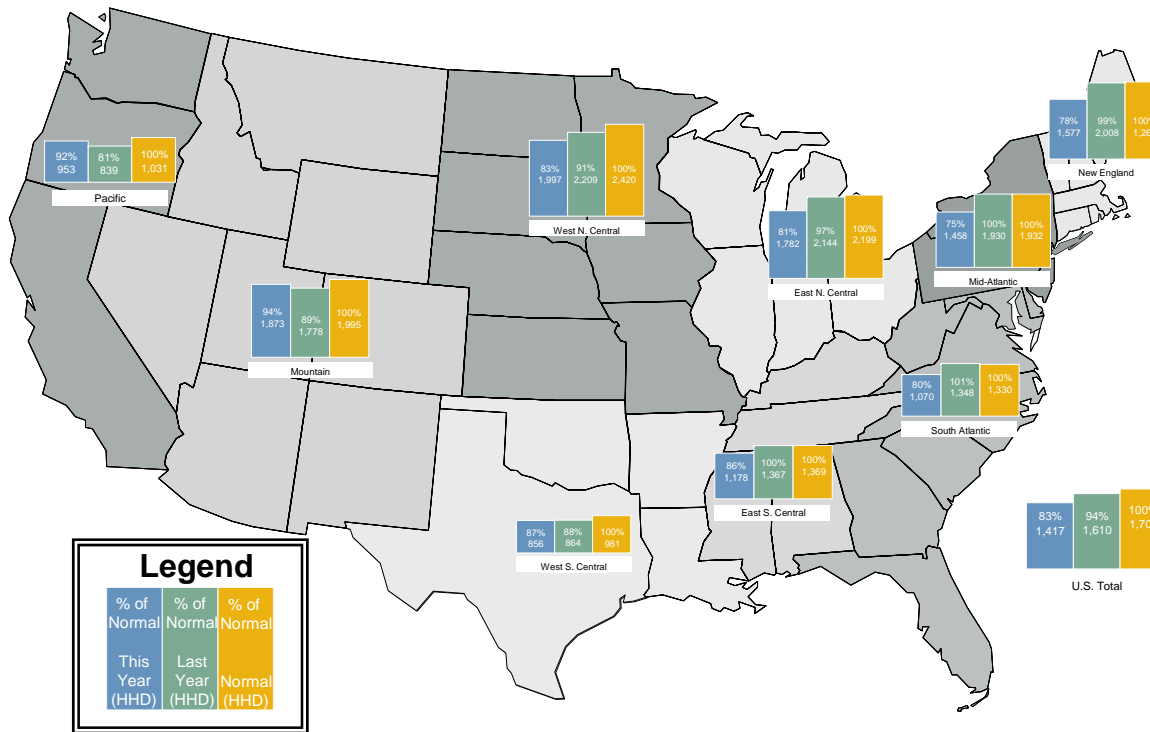

Weather: Heating Degree Days

Regional Heating Degree Days 2006-2007 Heating Season to Date

Normal is based on a 30-year average of heating degree days. The heating season begins in October and runs through March.