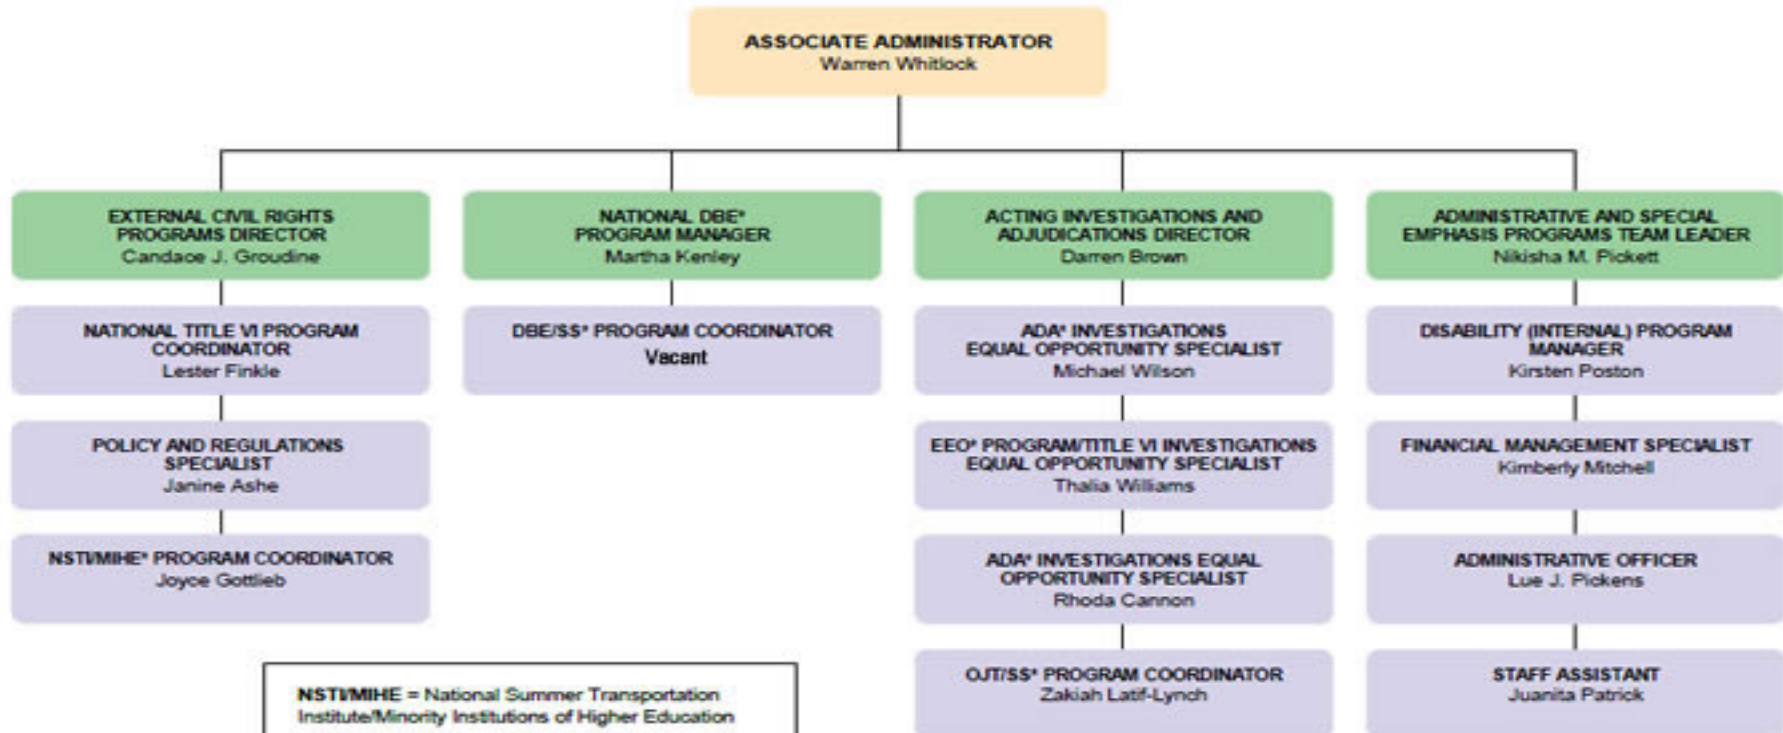

# Federal Highway Administration Office of Civil Rights

**NST/MIHE** = National Summer Transportation Institute/Minority Institutions of Higher Education  
**DBE** = Disadvantaged Business Enterprise  
**DBE/SS** = Disadvantaged Business Enterprise/Supportive Services  
**OJT/SS** = On-the-Job Training/Supportive Services  
**EEO** = Equal Employment Opportunity  
**ADA** = Americans with Disabilities Act

\*\*Temporary Personnel

As of 07/16/12