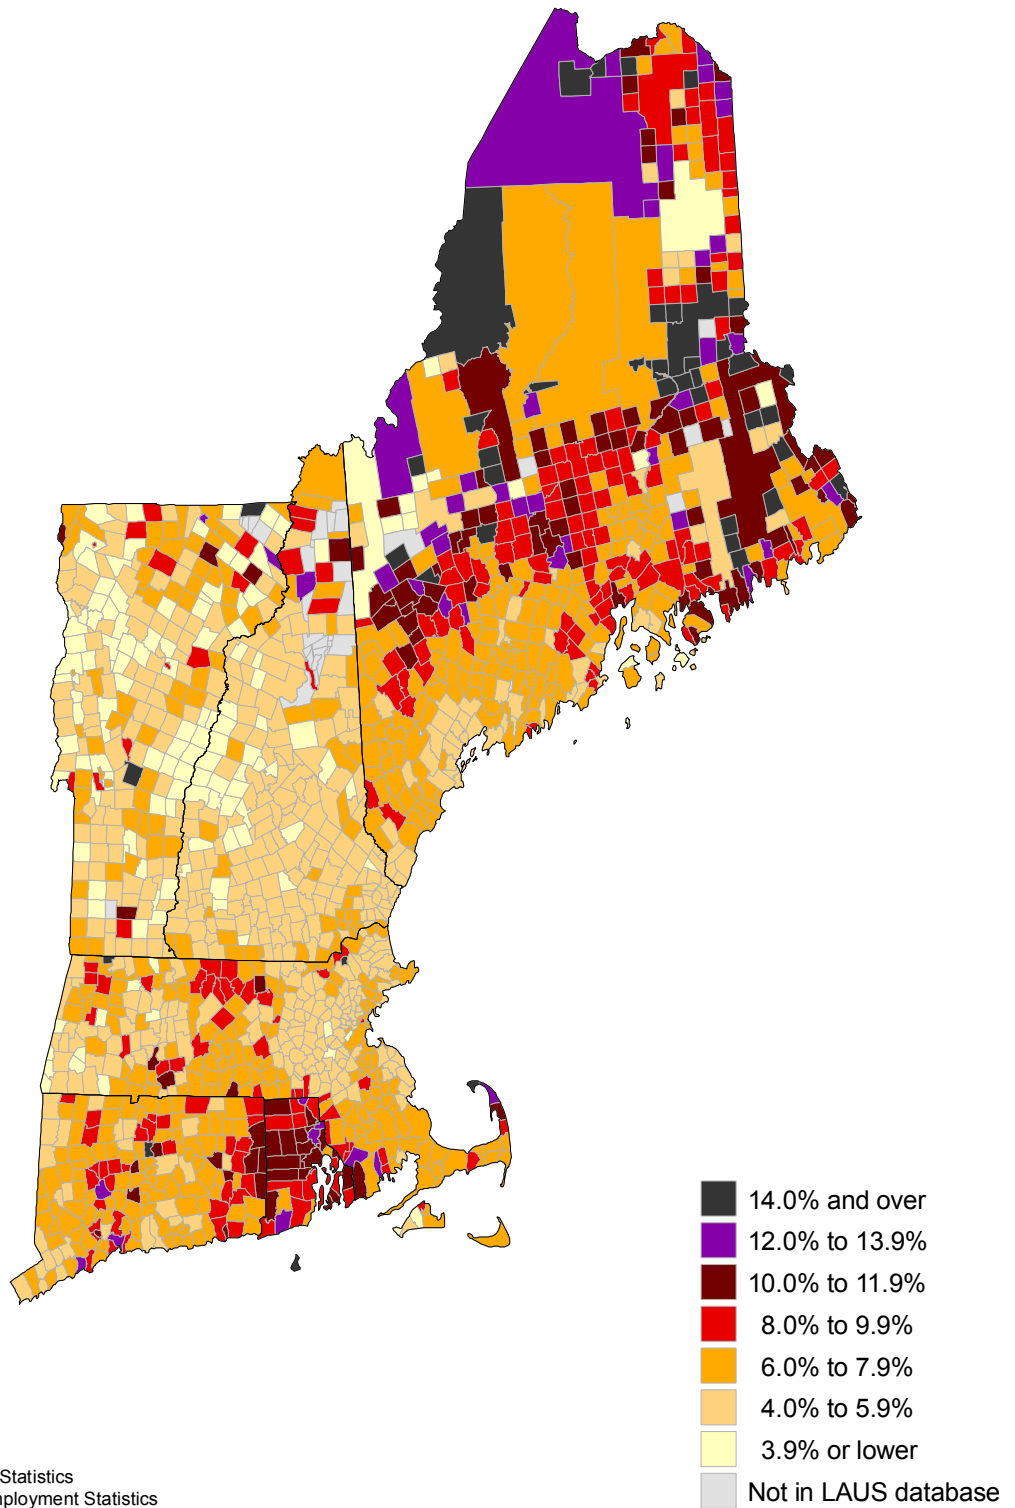

Unemployment rates in New England by Minor Civil Division, September 2011 - August 2012 averages

(U.S. rate = 8.4 percent)

SOURCE: Bureau of Labor Statistics
Local Area Unemployment Statistics