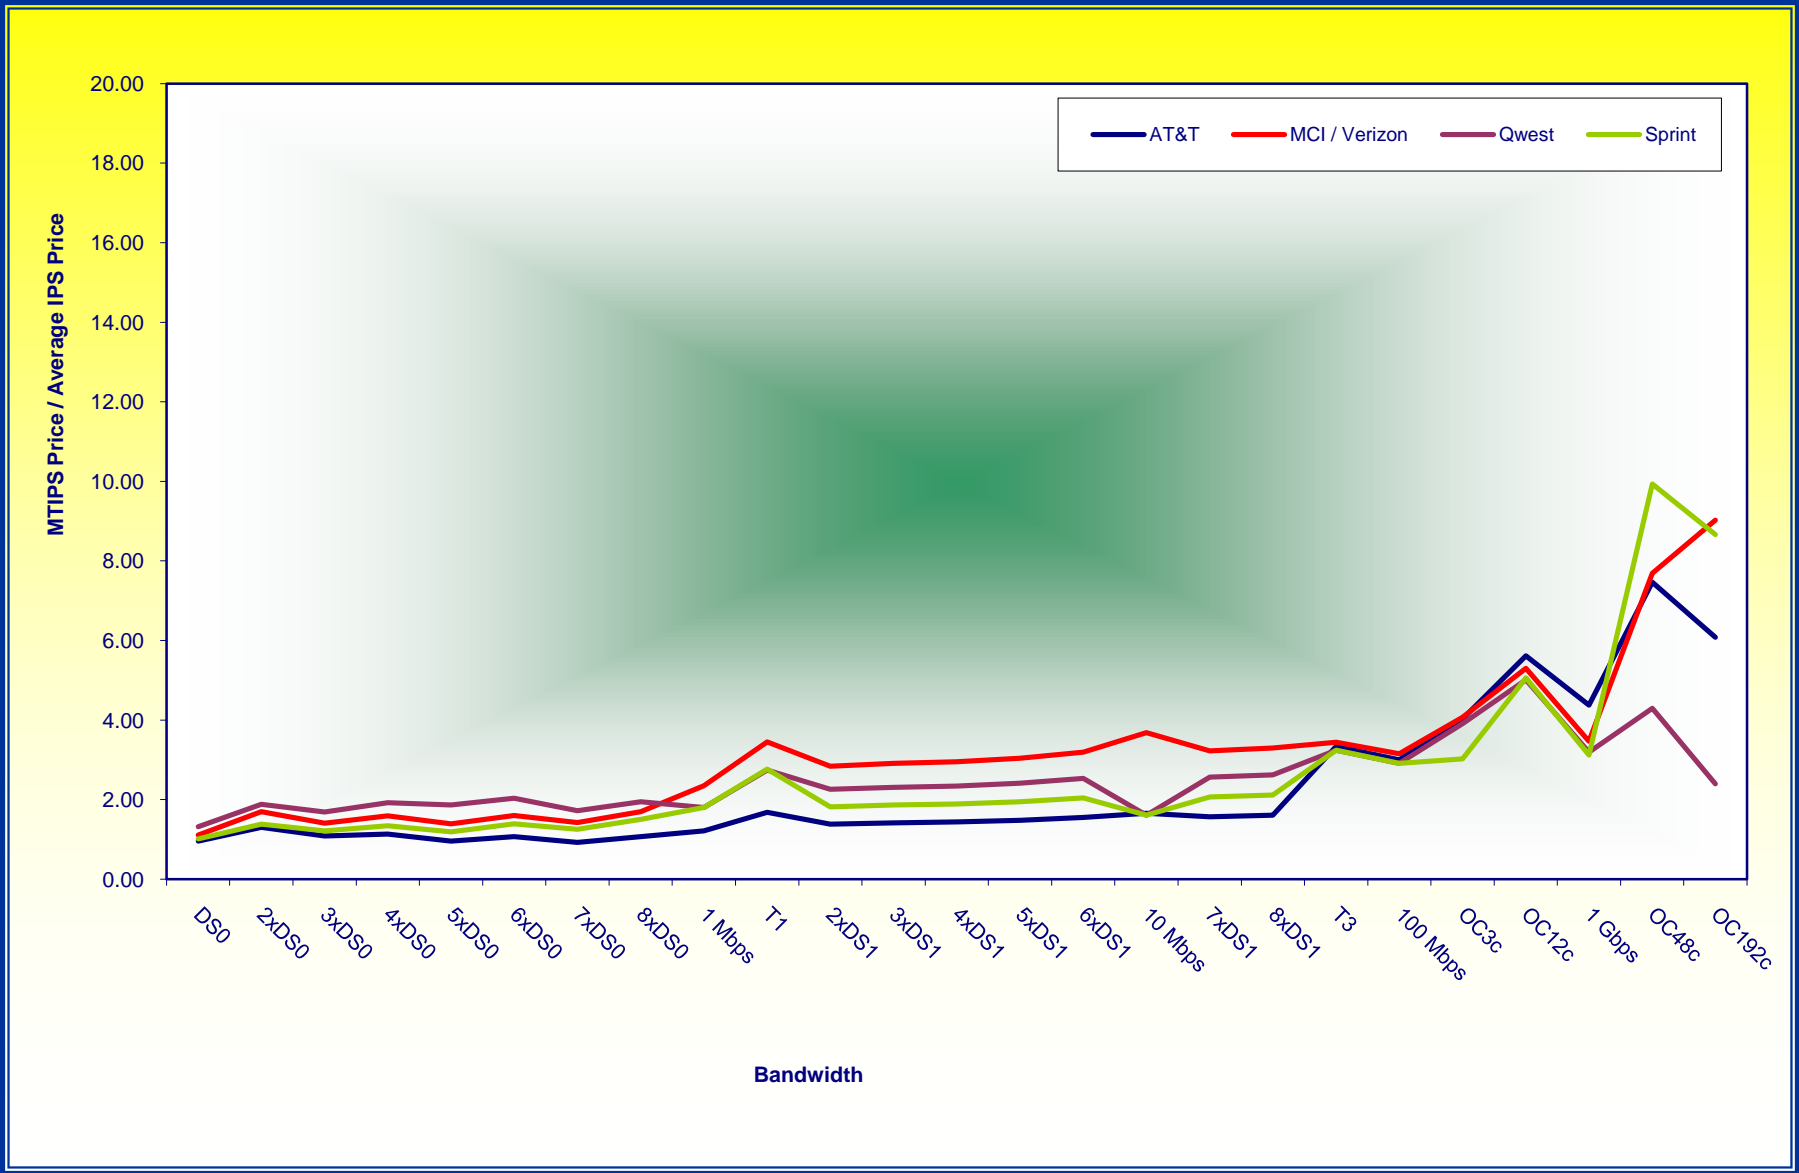

# MTIPS vs Average IPS Pricing\*

\* Current year / routine CONUS pricing (FY2011)