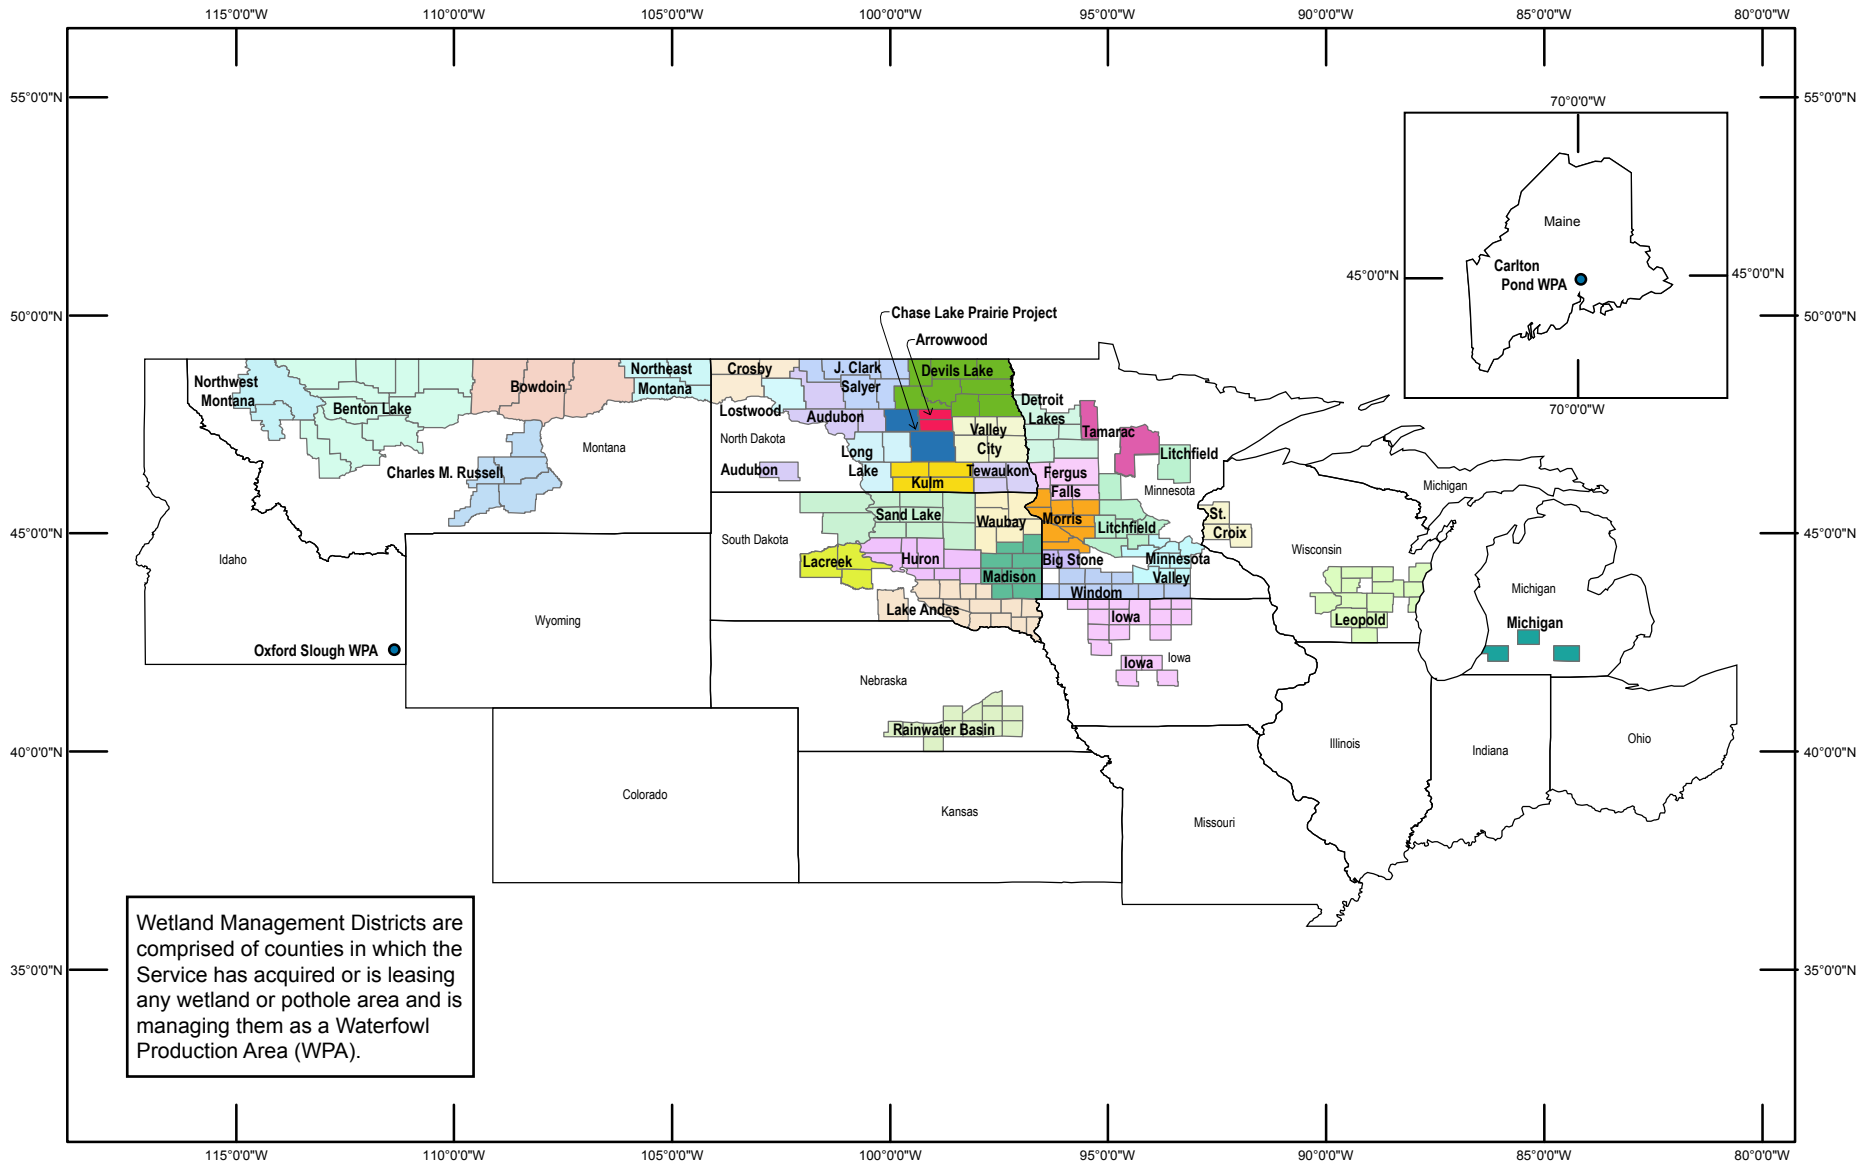

# U.S. Fish & Wildlife Service

## Wetland Management Districts of the National Wildlife Refuge System

Idaho, Iowa, Maine, Michigan, Minnesota, Montana, Nebraska, North Dakota, South Dakota, Wisconsin

### Waterfowl Production Area Counties

PRODUCED IN THE DIVISION OF REALTY  
 WASHINGTON, D.C.  
 LAND STATUS CURRENT TO: 9/30/2007  
 BASEMAP: ESRI  
 DATUM: WGS 1984  
 MAP NAME: WMDS2007

WGS 1984