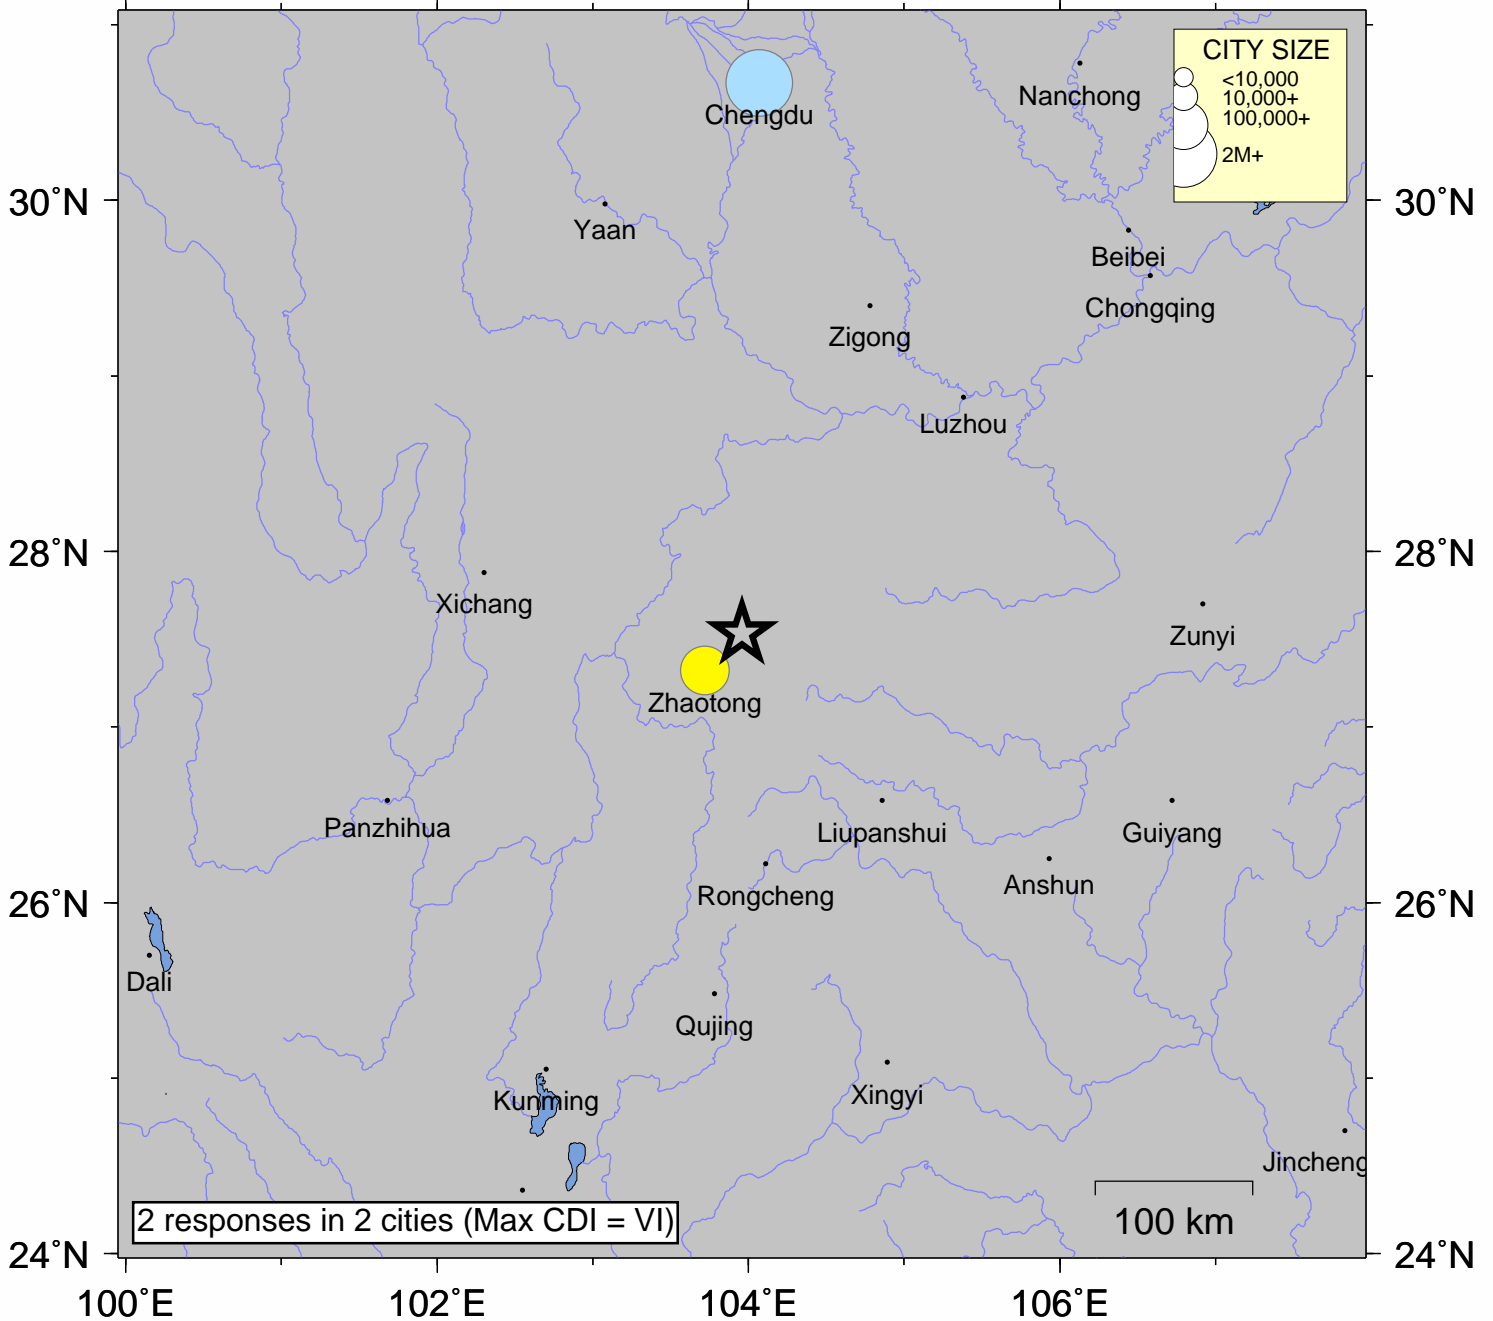

USGS Community Internet Intensity Map SICHUAN-YUNNAN-GUIZHOU REGION, CHINA

Sep 7 2012 11:19:42 AM local 27.5323N 103.9601E M5.6 Depth: 10 km ID:usc000chpd

INTENSITY	I	II-III	IV	V	VI	VII	VIII	IX	X+
SHAKING	Not felt	Weak	Light	Moderate	Strong	Very strong	Severe	Violent	Extreme
DAMAGE	none	none	none	Very light	Light	Moderate	Moderate/Heavy	Heavy	V. Heavy