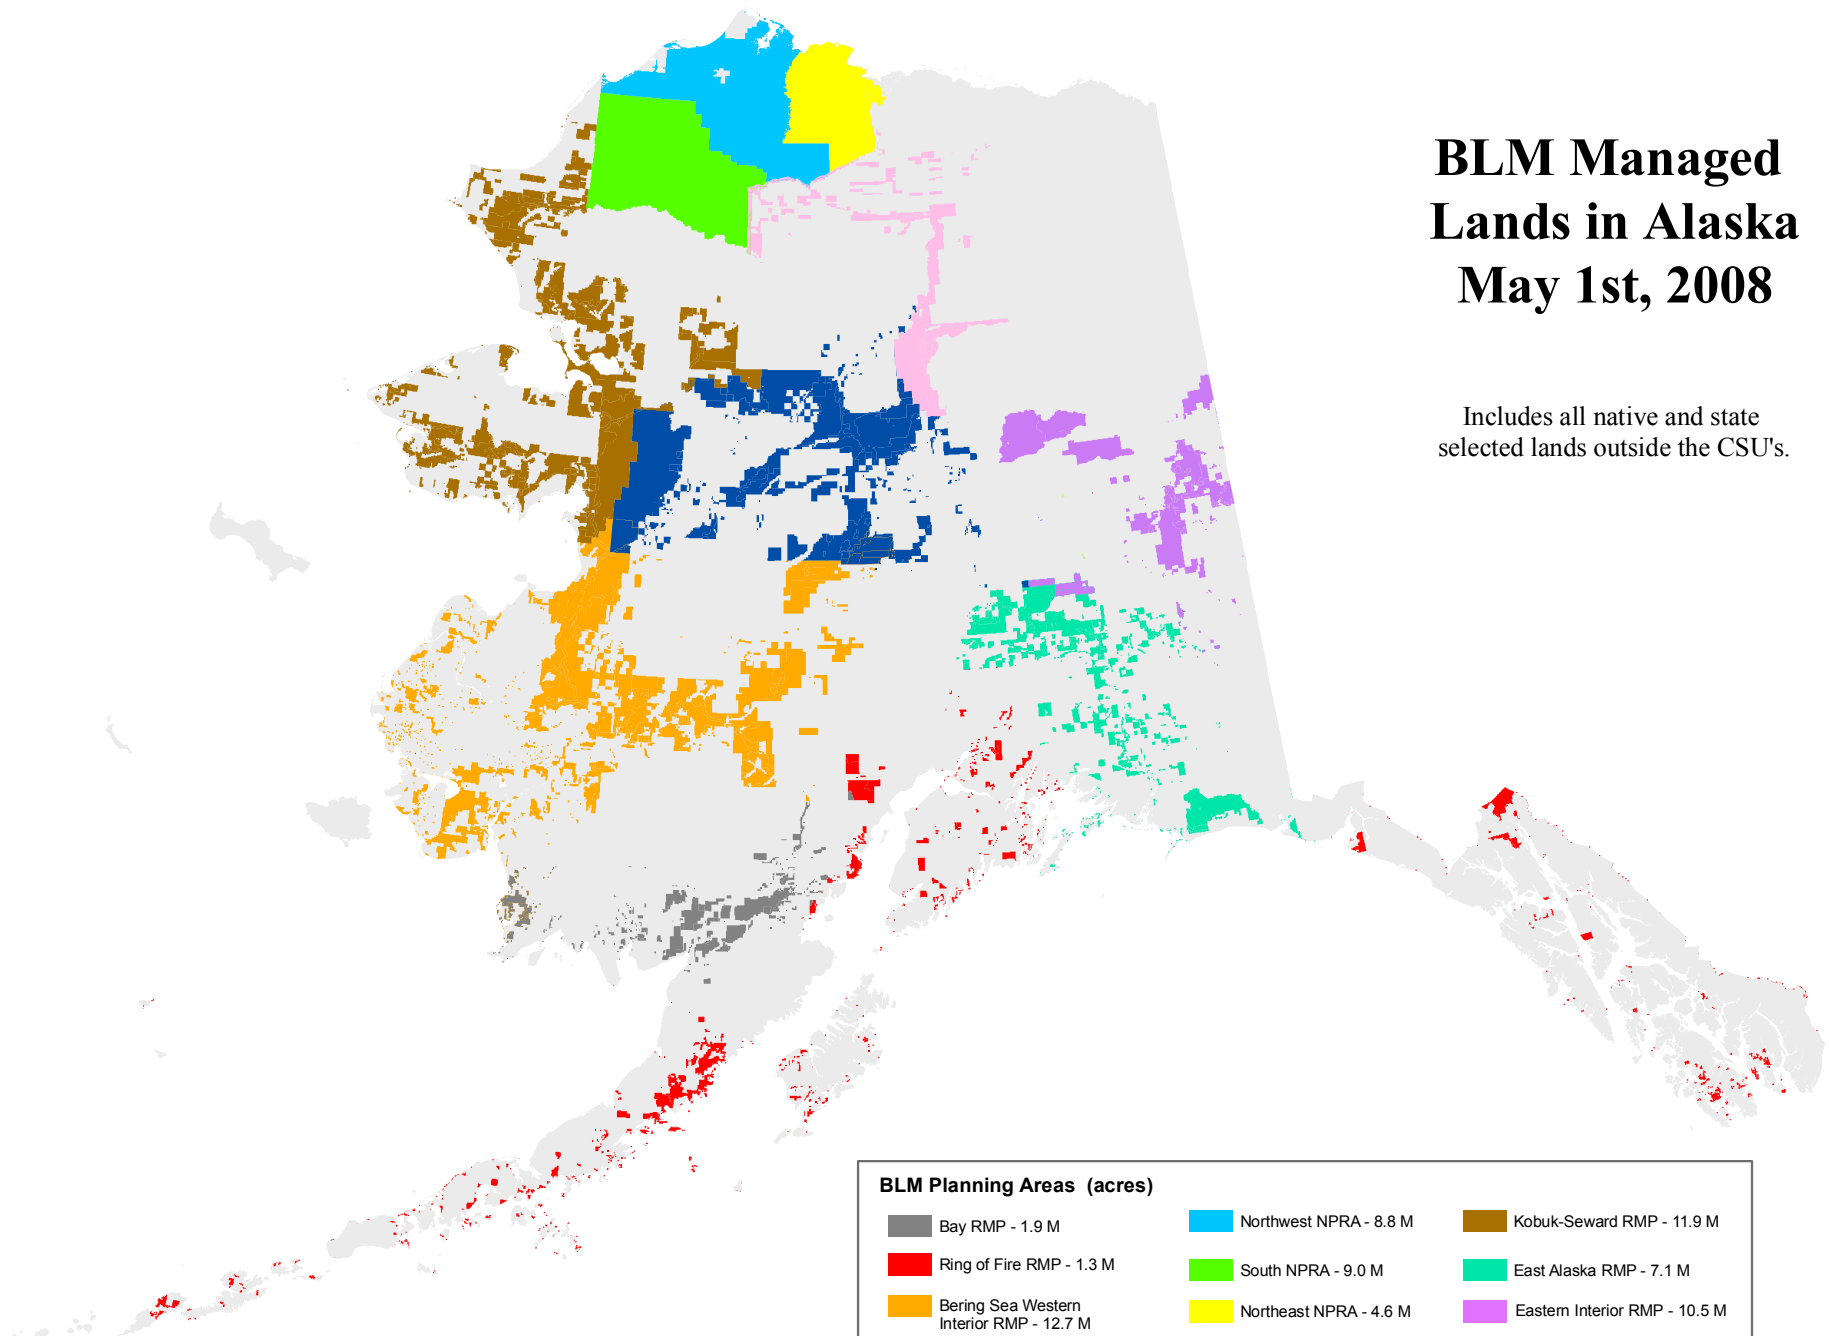

BLM Managed Lands in Alaska May 1st, 2008

Includes all native and state
selected lands outside the CSU's.

BLM Planning Areas (acres)

Bay RMP - 1.9 M	Northwest NPRA - 8.8 M	Kobuk-Seward RMP - 11.9 M
Ring of Fire RMP - 1.3 M	South NPRA - 9.0 M	East Alaska RMP - 7.1 M
Bering Sea Western Interior RMP - 12.7 M	Northeast NPRA - 4.6 M	Eastern Interior RMP - 10.5 M
Ft. Wainwright/Ft. Greely RMP's 248 K/624 K	Utility Corridor RMP - 6.1 M	Central Yukon RMP - 9.4 M