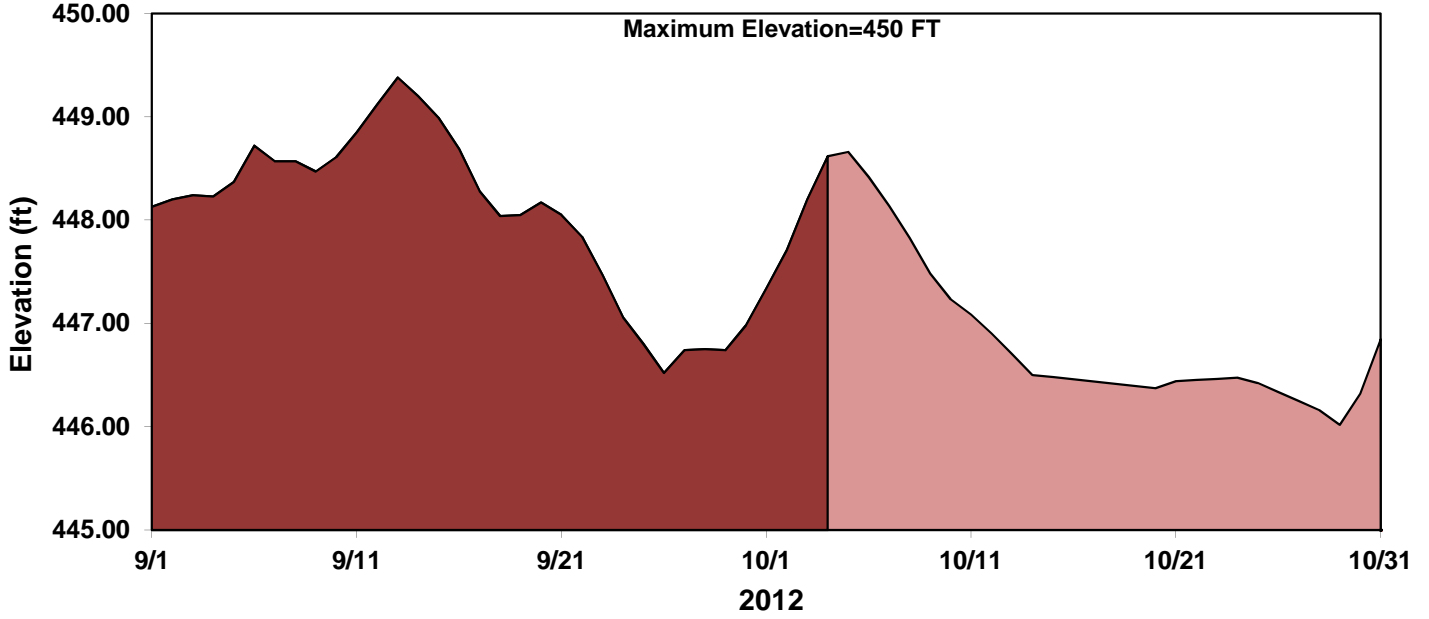

10/05/12

Lake Havasu End of Day Elevation

Parker Dam Daily Average Releases