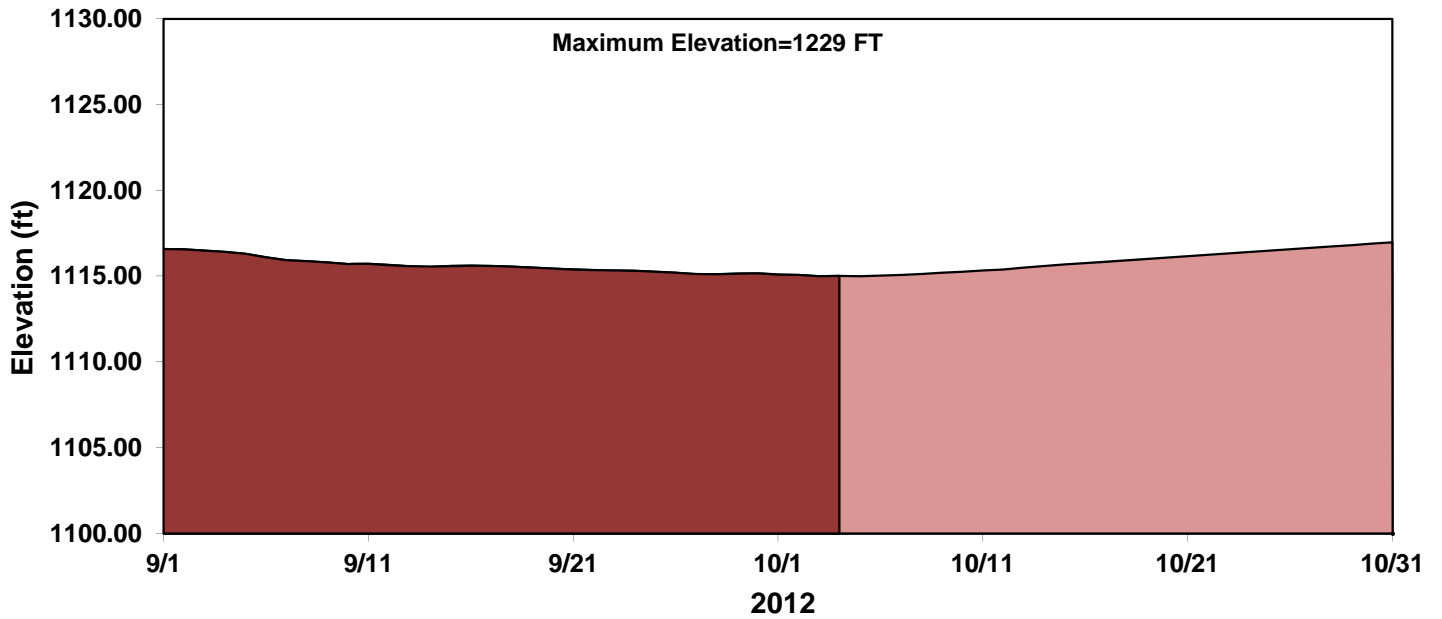

10/05/12

Lake Mead End of Day Elevation

Hoover Dam Daily Average Releases