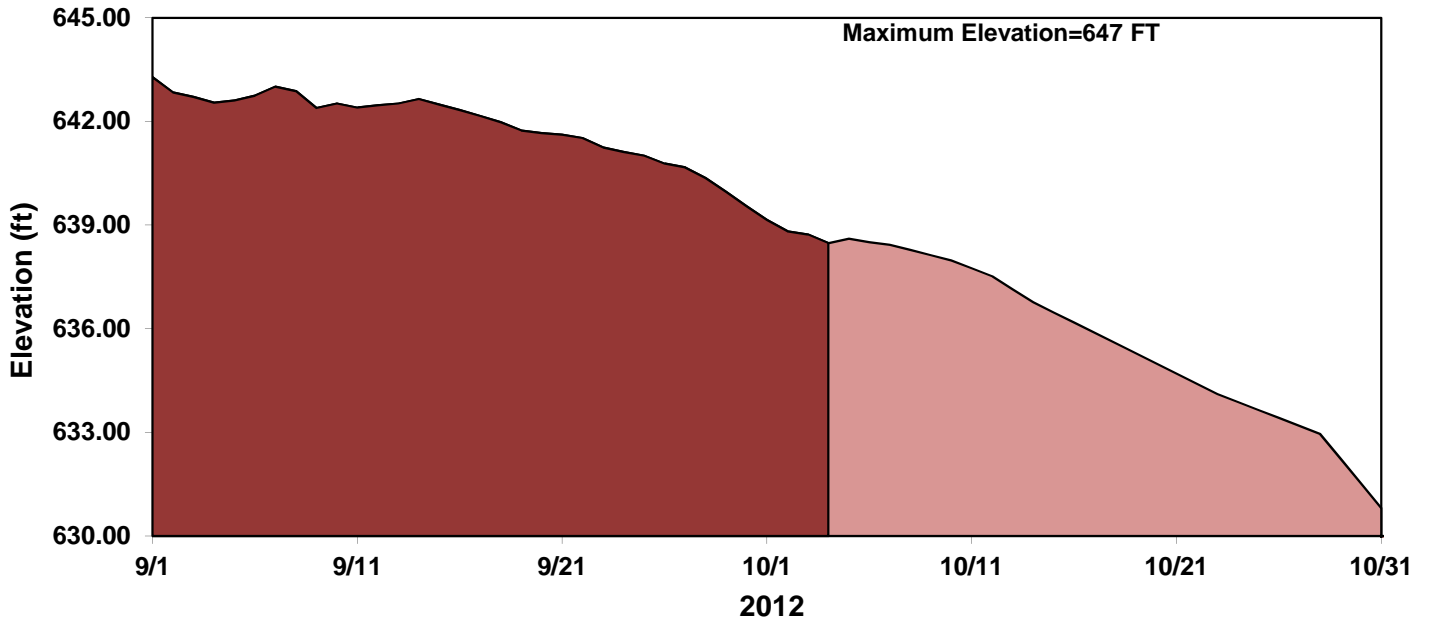

10/05/12

Lake Mohave End of Day Elevation

Davis Dam Daily Average Releases