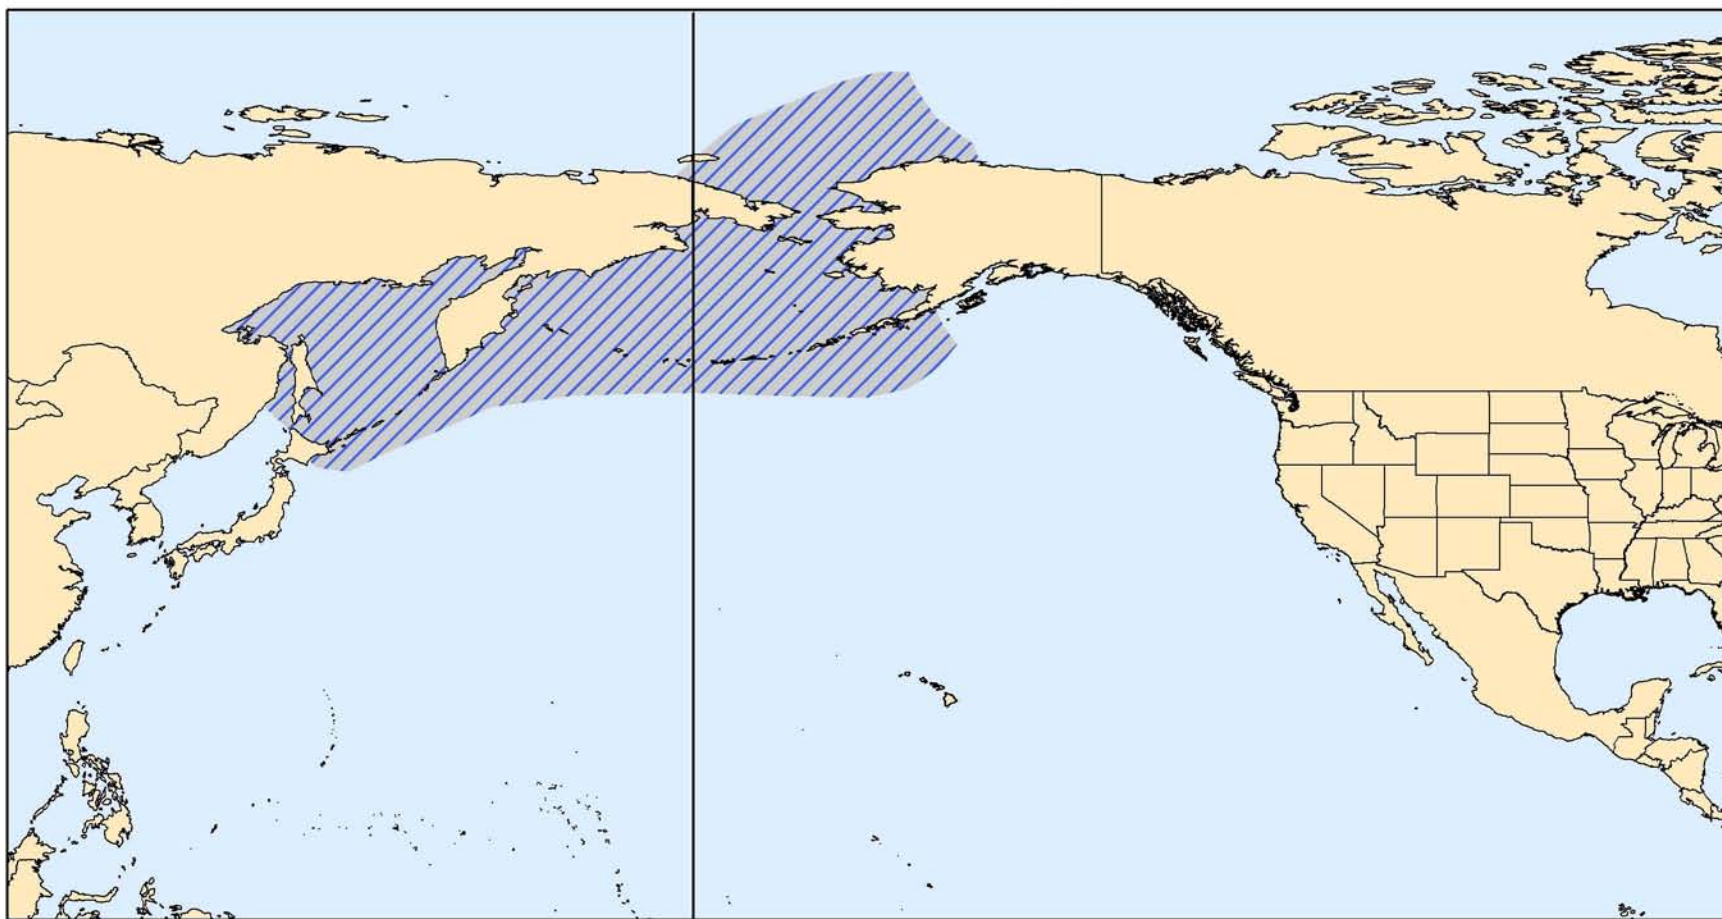

Ribbon Seal Range

Map represents approximate range of species. Offshore distances are approximate.

NMFS, Office of Protected Resources
March 2009